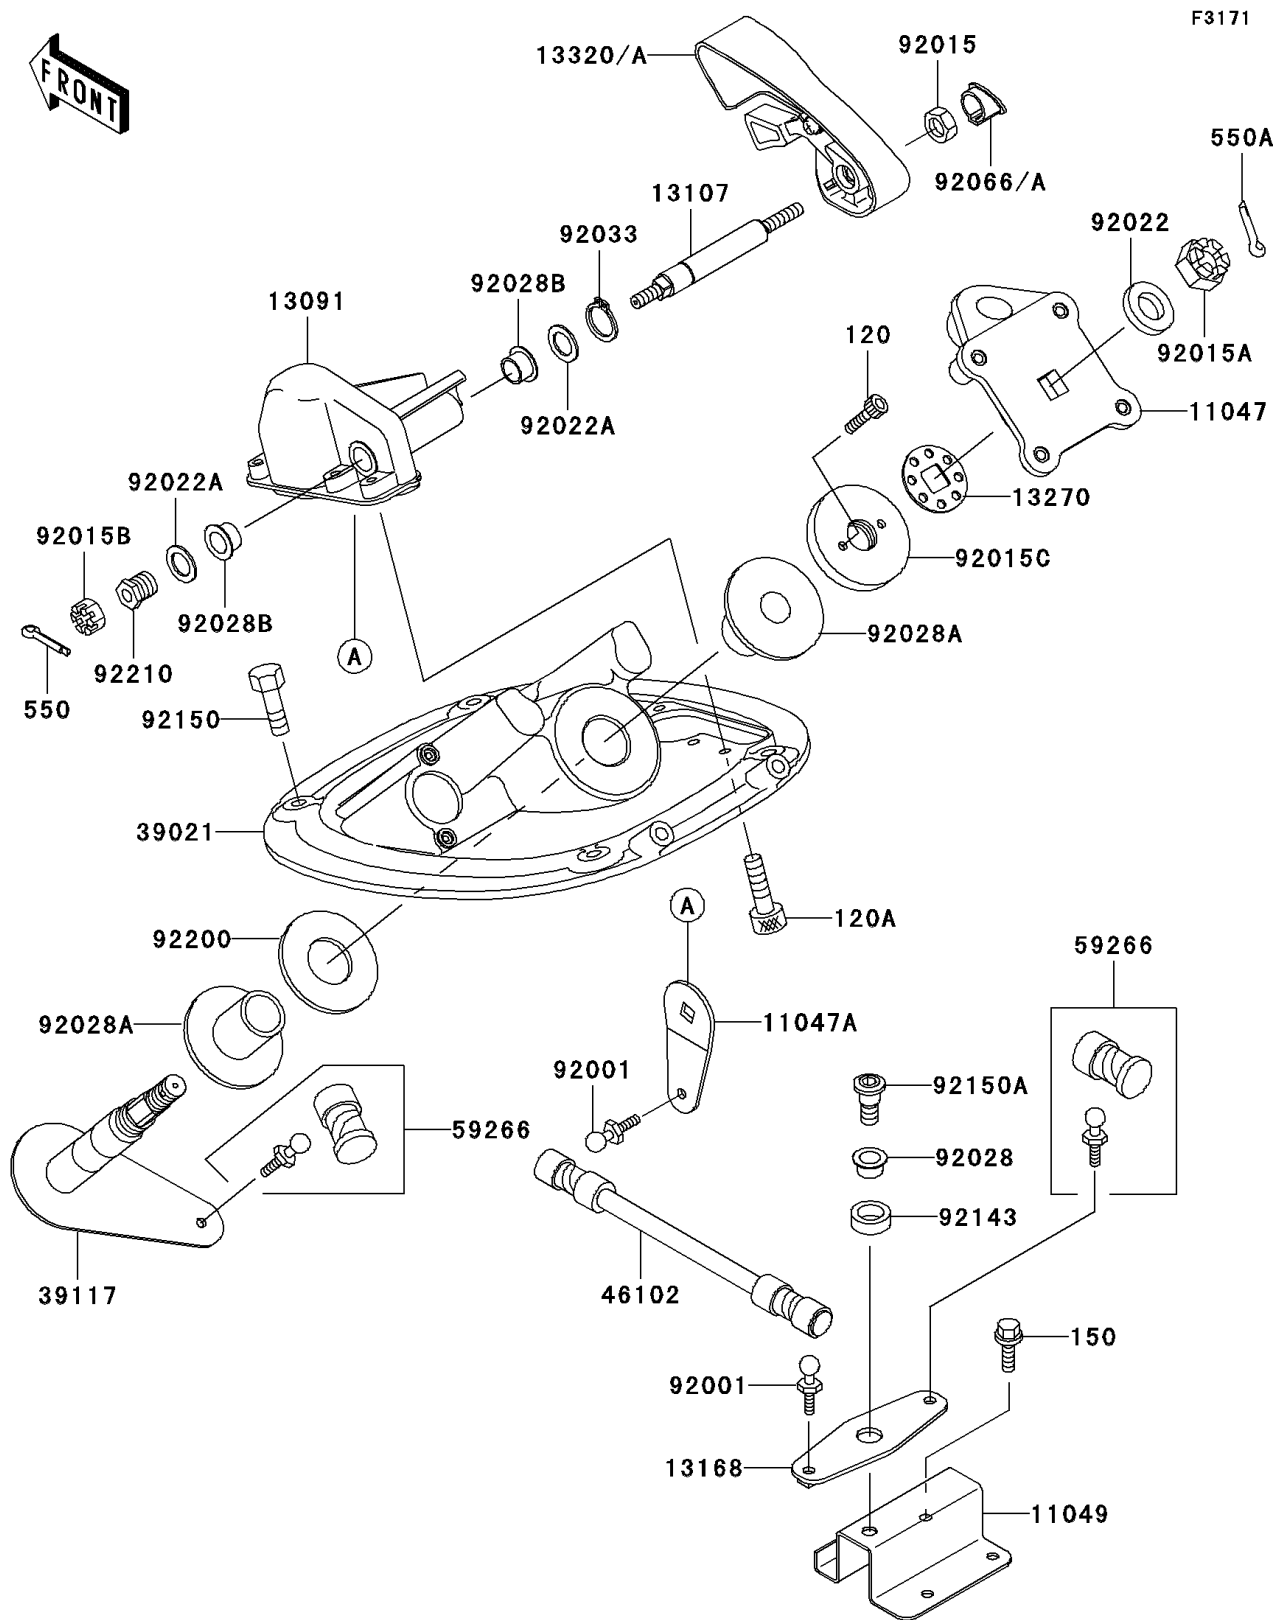

# 1999 1100 STX PARTS DIAGRAM

Handle Pole

# 1999 1100 STX PARTS LIST

## Handle Pole

ITEM NAME	PART NUMBER	QUANTITY
BOLT-SOCKET,5X10 (Ref # 120)	120R0510	2
BOLT-SOCKET,6X16,BLACK (Ref # 120A)	120S0616	4
BOLT-WS,6X18 (Ref # 150)	150R0618	1
PIN-COTTER (Ref # 550)	550S2020	1
PIN-COTTER,3X35 (Ref # 550A)	550S3035	1
BRACKET,HANDLE HOLDER (Ref # 11047)	11047-3759	1
BRACKET,STEERING LEVER (Ref # 11047A)	11047-3790	1
BRACKET,REVERSE (Ref # 11049)	11049-3762	1
HOLDER (Ref # 13091)	13091-3809	1
SHAFT (Ref # 13107)	13107-3751	1
LEVER,REVERSE (Ref # 13168)	13168-3739	1
PLATE,STEERING NUT (Ref # 13270)	13270-3808	1
LEVER-ASSY,REVERSE (Ref # 13320A)	13320-3716	1
BRACKET-HANDLE POLE (Ref # 39021)	39021-3706	1
SHAFT-STRG (Ref # 39117)	39117-3710	1
ROD (Ref # 46102)	46102-3723	1
JOINT-BALL (Ref # 59266)	59266-3707	2
BOLT,BALL,6MM (Ref # 92001)	92001-3703	2
NUT,8MM (Ref # 92015)	92015-3709	1
NUT,CASTLE,14MM (Ref # 92015A)	92015-3805	1
NUT,CASTLE,8MM (Ref # 92015B)	92015-3813	1
NUT,STEERING,20MM (Ref # 92015C)	92015-3854	1
WASHER,15X34X2.0 (Ref # 92022)	92022-3738	1
WASHER,15.5X24X1.5 (Ref # 92022A)	92022-3739	2
BUSHING (Ref # 92028)	92028-3740	1
BUSHING,STEERING (Ref # 92028A)	92028-3748	2
BUSHING (Ref # 92028B)	92028-3755	2
RING-SNAP,15MM (Ref # 92033)	92033-3710	1
PLUG,REVERSE LEVER (Ref # 92066A)	92066-3761	1

## Handle Pole

<b>ITEM NAME</b>	<b>PART NUMBER</b>	<b>QUANTITY</b>
COLLAR,16X24X8 (Ref # 92143)	92143-3768	1
BOLT,FLANGED,8X30 (Ref # 92150)	92150-3803	4
BOLT (Ref # 92150A)	92150-3827	1
WASHER,32.5X70X2 (Ref # 92200)	92200-3718	1
NUT,8MM (Ref # 92210)	92210-3703	1