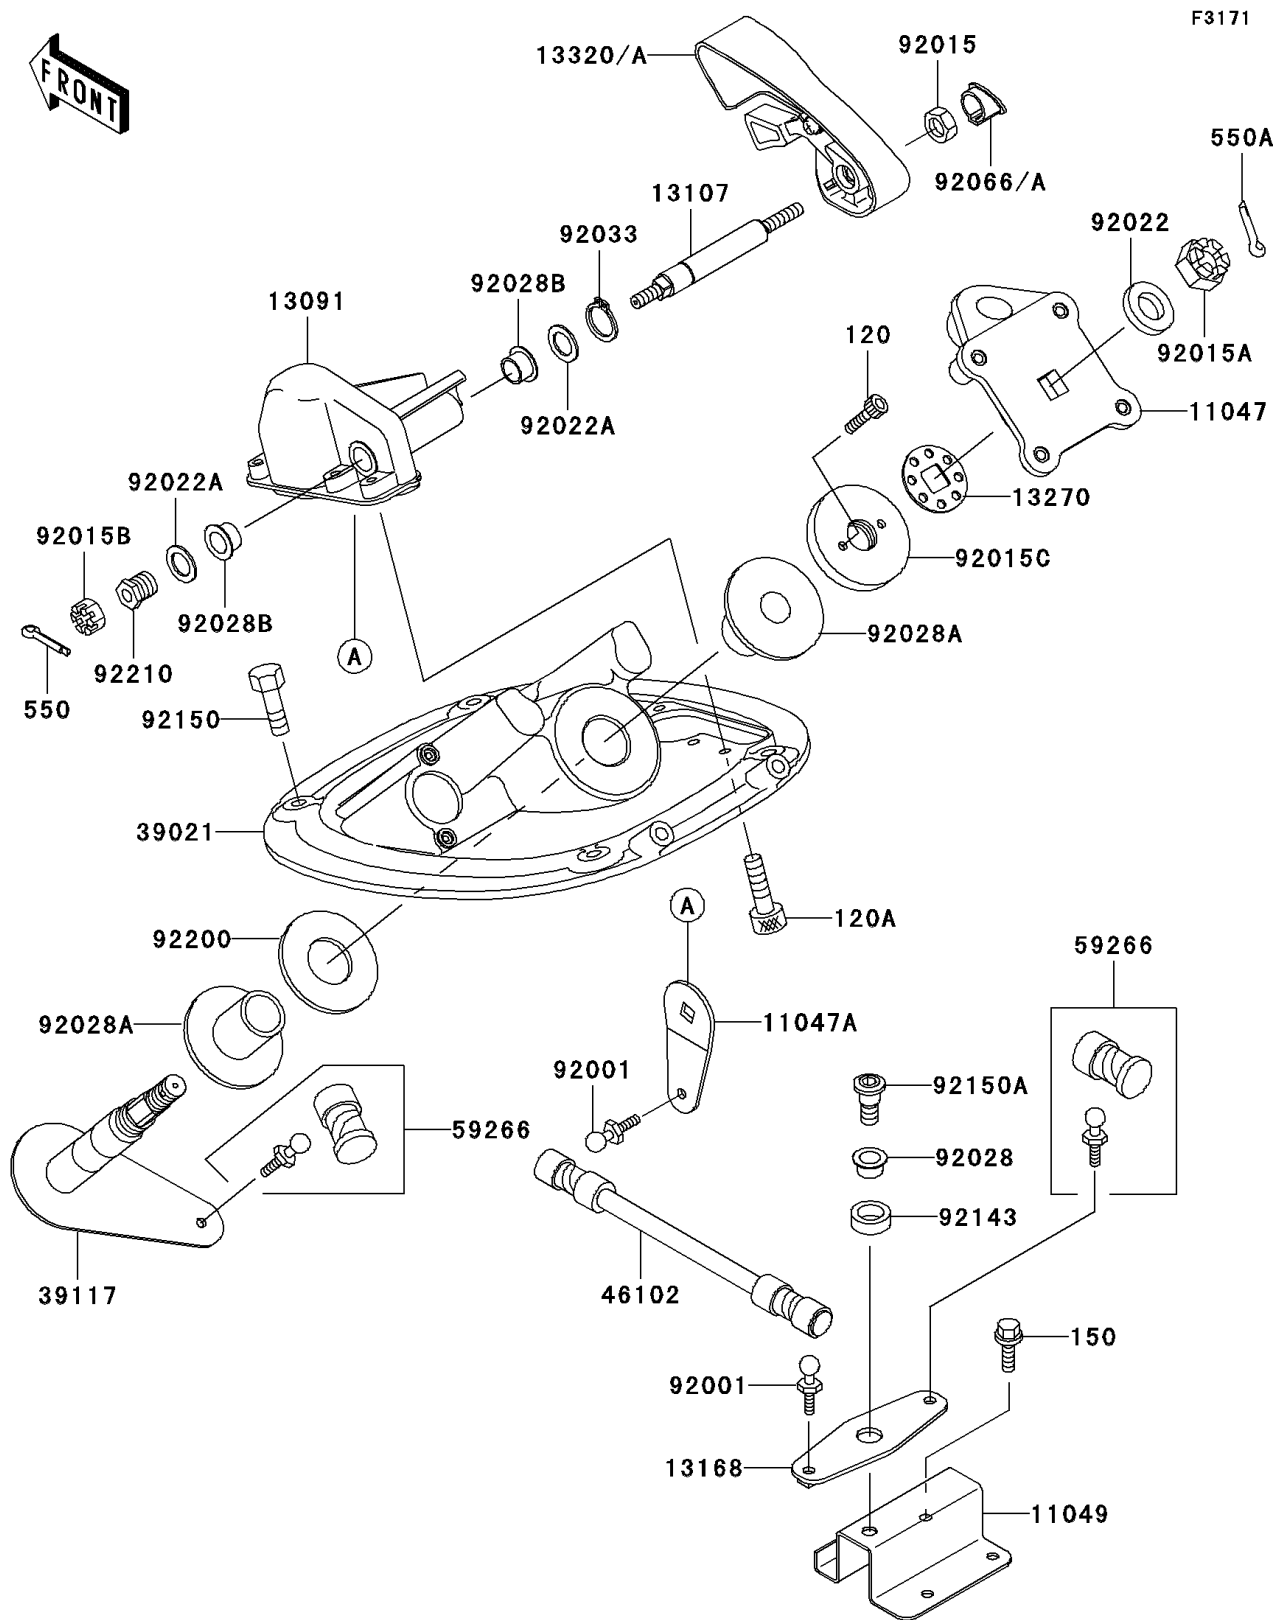

1998 1100 STX PARTS DIAGRAM

Handle Pole

1998 1100 STX PARTS LIST

Handle Pole

ITEM NAME	PART NUMBER	QUANTITY
BOLT-SOCKET,5X10 (Ref # 120)	120R0510	1
BOLT-SOCKET,6X16,BLACK (Ref # 120A)	120S0616	1
BOLT-WS,6X18 (Ref # 150)	150R0618	1
PIN-COTTER (Ref # 550)	550S2020	1
PIN-COTTER,3X35 (Ref # 550A)	550S3035	1
BRACKET,HANDLE HOLDER (Ref # 11047)	11047-3759	1
BRACKET,STEERING LEVER (Ref # 11047A)	11047-3790	1
BRACKET,REVERSE (Ref # 11049)	11049-3762	1
HOLDER (Ref # 13091)	13091-3809	1
SHAFT (Ref # 13107)	13107-3751	1
LEVER,REVERSE (Ref # 13168)	13168-3739	1
PLATE,STEERING NUT (Ref # 13270)	13270-3808	1
LEVER-ASSY,REVERSE (Ref # 13320)	13320-3715	1
BRACKET-HANDLE POLE (Ref # 39021)	39021-3706	1
SHAFT-STRG (Ref # 39117)	39117-3710	1
ROD (Ref # 46102)	46102-3723	1
JOINT-BALL (Ref # 59266)	59266-3707	1
BOLT,BALL,6MM (Ref # 92001)	92001-3703	1
NUT,8MM (Ref # 92015)	92015-3709	1
NUT,CASTLE,14MM (Ref # 92015A)	92015-3805	1
NUT,CASTLE,8MM (Ref # 92015B)	92015-3813	1
NUT,STEERING,20MM (Ref # 92015C)	92015-3854	1
WASHER,15X34X2.0 (Ref # 92022)	92022-3738	1
WASHER,15.5X24X1.5 (Ref # 92022A)	92022-3739	1
BUSHING (Ref # 92028)	92028-3740	1
BUSHING,STEERING (Ref # 92028A)	92028-3748	1
BUSHING (Ref # 92028B)	92028-3755	1
RING-SNAP,15MM (Ref # 92033)	92033-3710	1
PLUG (Ref # 92066)	92066-3754	1

1998 1100 STX PARTS LIST

Handle Pole

ITEM NAME	PART NUMBER	QUANTITY
COLLAR,16X24X8 (Ref # 92143)	92143-3768	1
BOLT,FLANGED,8X30 (Ref # 92150)	92150-3803	1
BOLT (Ref # 92150A)	92150-3827	1
WASHER,32.5X70X2 (Ref # 92200)	92200-3718	1
NUT,8MM (Ref # 92210)	92210-3703	1