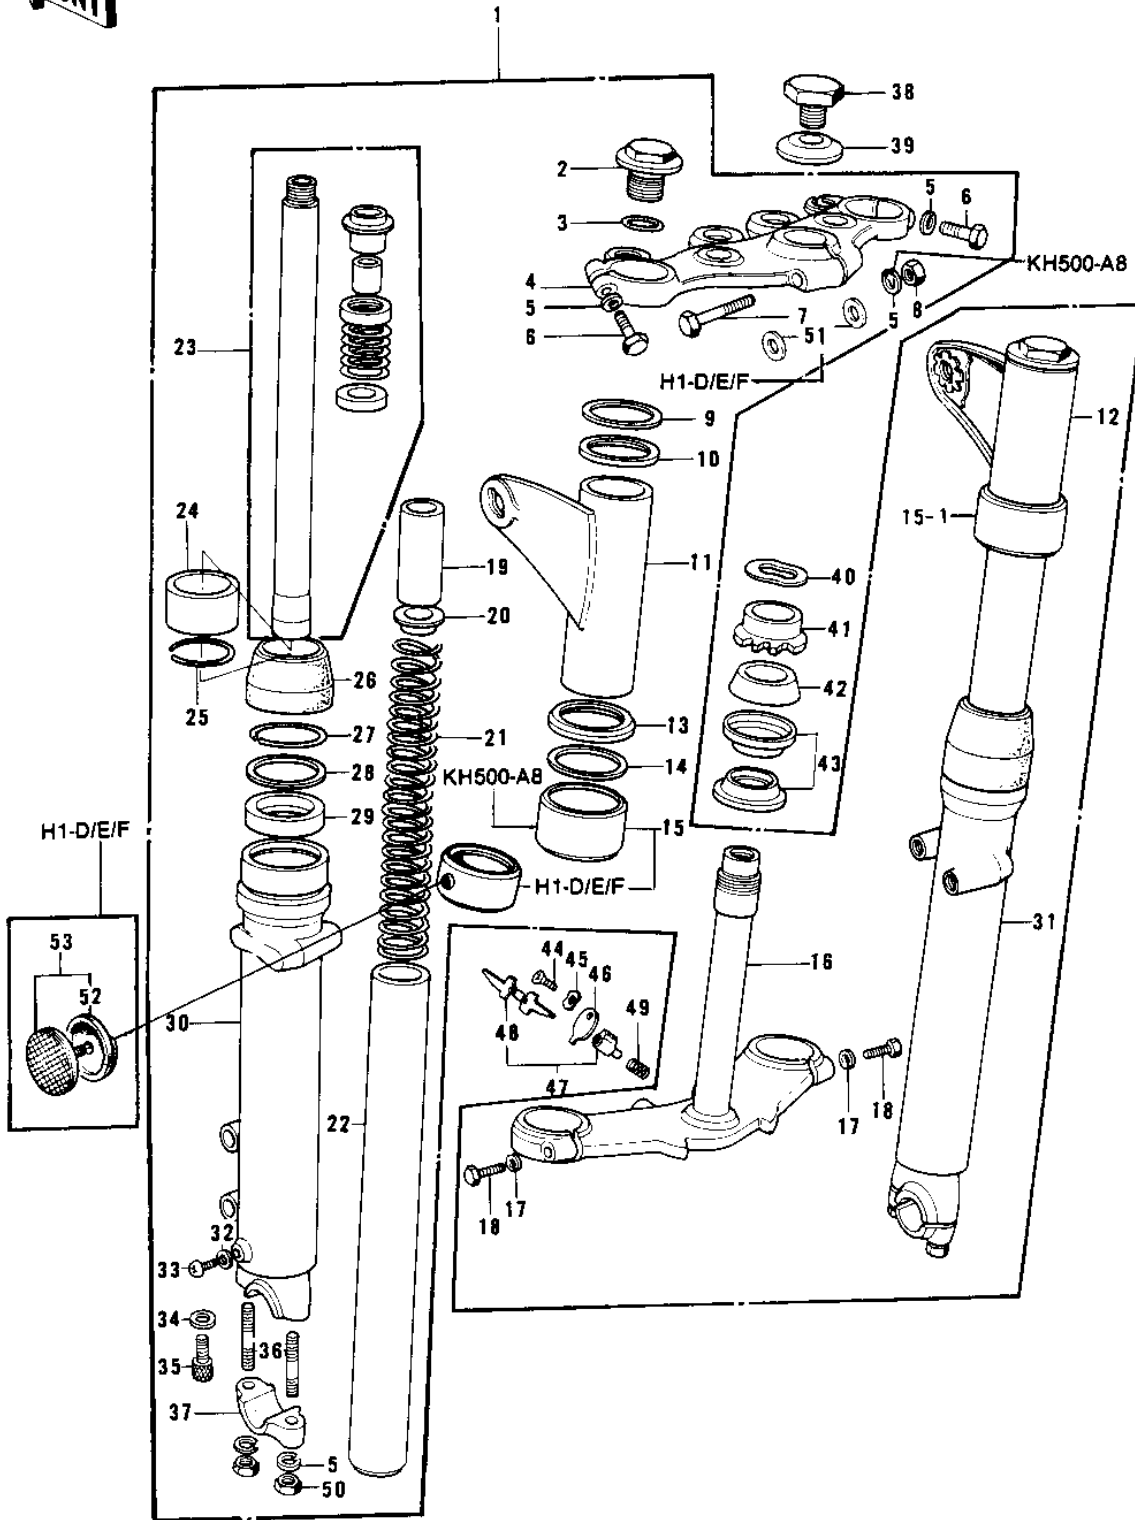

1972 H1-C PARTS DIAGRAM

FRONT FORK ('73-'75 D/E/F & '76 A8)