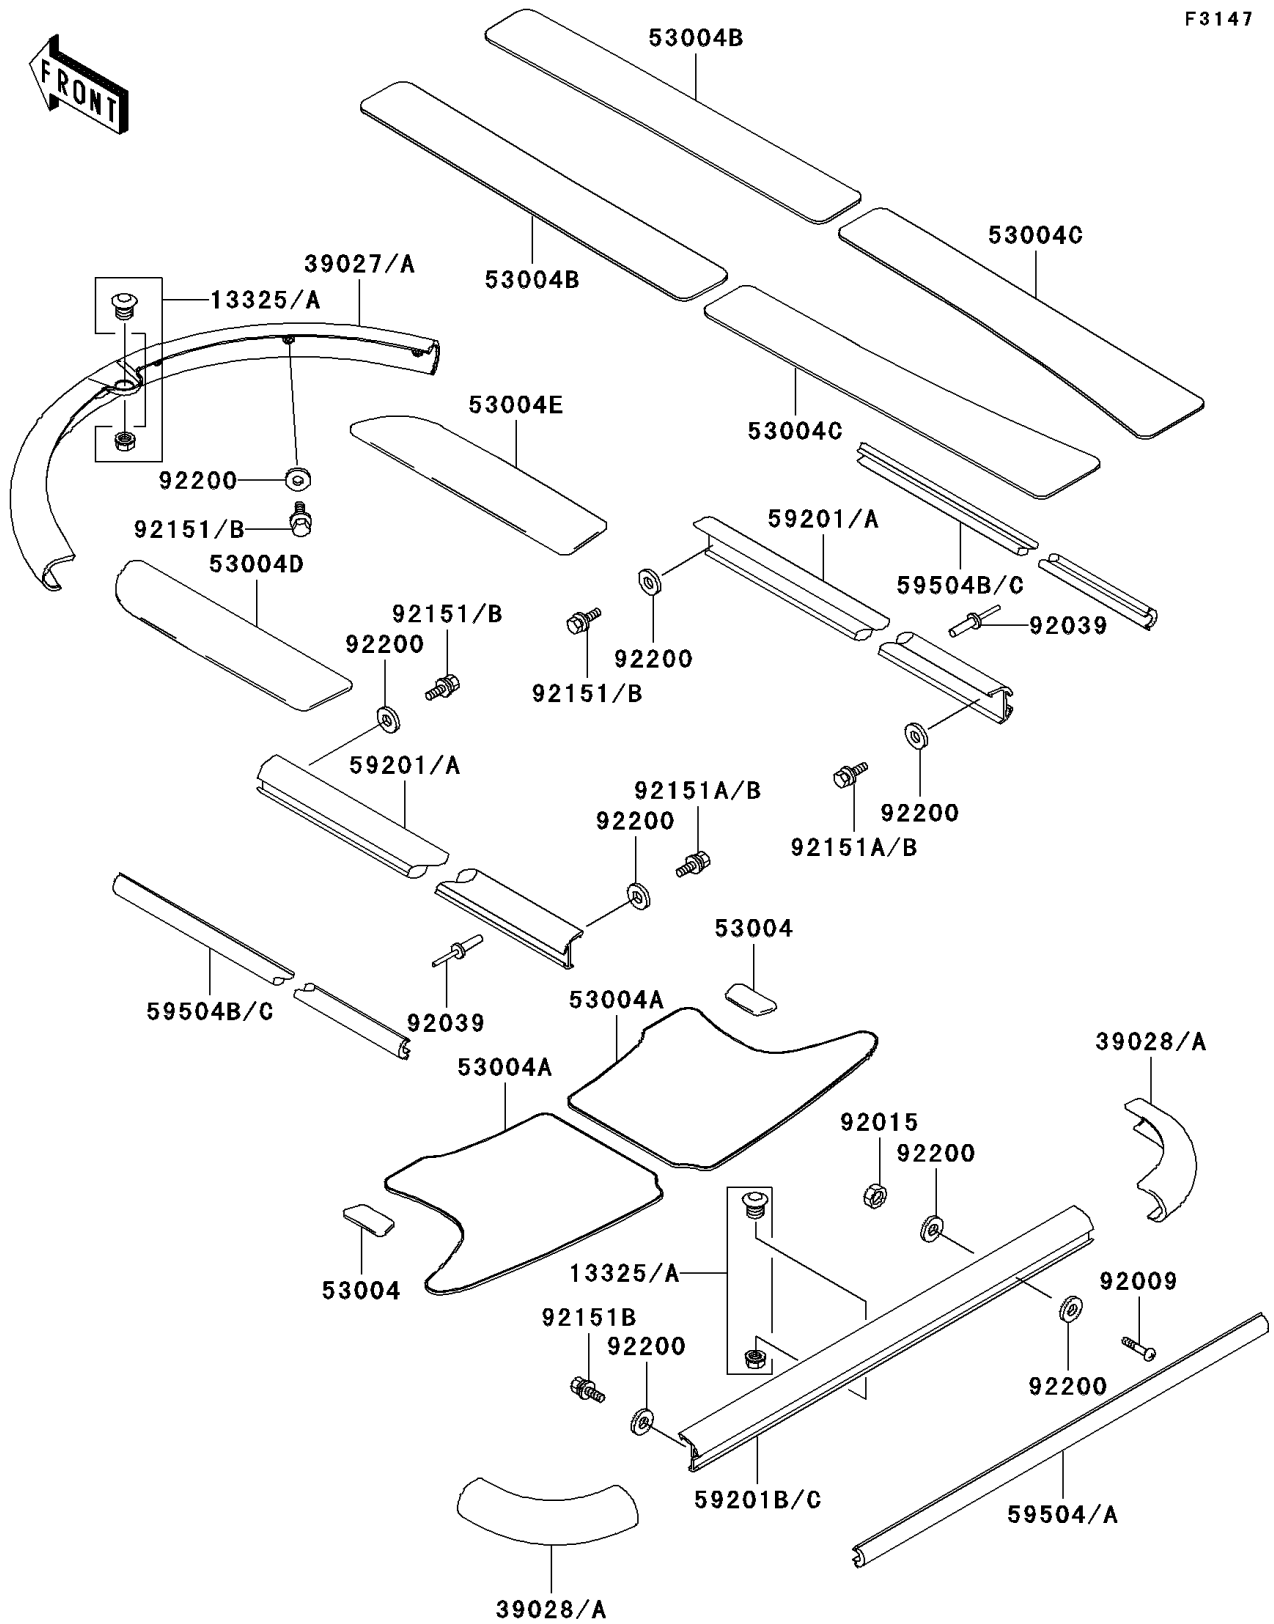

1999 1100 STX PARTS DIAGRAM

Pads

F3147

1999 1100 STX PARTS LIST

Pads

ITEM NAME	PART NUMBER	QUANTITY
BUSHING-ASSY,BLACK (Ref # 13325A)	13325-3703	1
BUMPER-FRONT,R.BLACK (Ref # 39027)	39027-3735-6S	1
BUMPER-REAR,CORNER,R.BLACK (Ref # 39028A)	39028-3748-6S	1
MAT,FLOOR,RR,S.GRAY (Ref # 53004)	53004-3777-RG	1
MAT,DECK,RR,S.GRAY (Ref # 53004A)	53004-3778-RG	1
MAT,FLOOR,LH,S.GRAY (Ref # 53004B)	53004-3781-RG	1
MAT,FLOOR,RH,S.GRAY (Ref # 53004C)	53004-3782-RG	1
MAT,DECK,FR,LH,S.GRAY (Ref # 53004D)	53004-3783-RG	1
MAT,DECK,FR,RH,S.GRAY (Ref # 53004E)	53004-3784-RG	1
BUMPER,SIDE,R.BLACK (Ref # 59201)	59201-3771-6S	1
BUMPER,RR,R.BLACK (Ref # 59201B)	59201-3772-6S	1
INSERT-BOAT FENDER,RR,R.BLACK (Ref # 59504)	59504-3716-6S	1
INSERT-BOAT FENDER,SIDE,BLACK (Ref # 59504C)	59504-3720-6S	1
SCREW,5X30 (Ref # 92009)	92009-3834	1
NUT,LOCK,5MM (Ref # 92015)	92015-3798	1
RIVET (Ref # 92039)	92039-3747	1
BOLT,5X20 (Ref # 92151)	92151-3717	1
BOLT,5X25 (Ref # 92151B)	92151-3718	1
WASHER,5.9X16X1.5 (Ref # 92200)	92200-3714	1