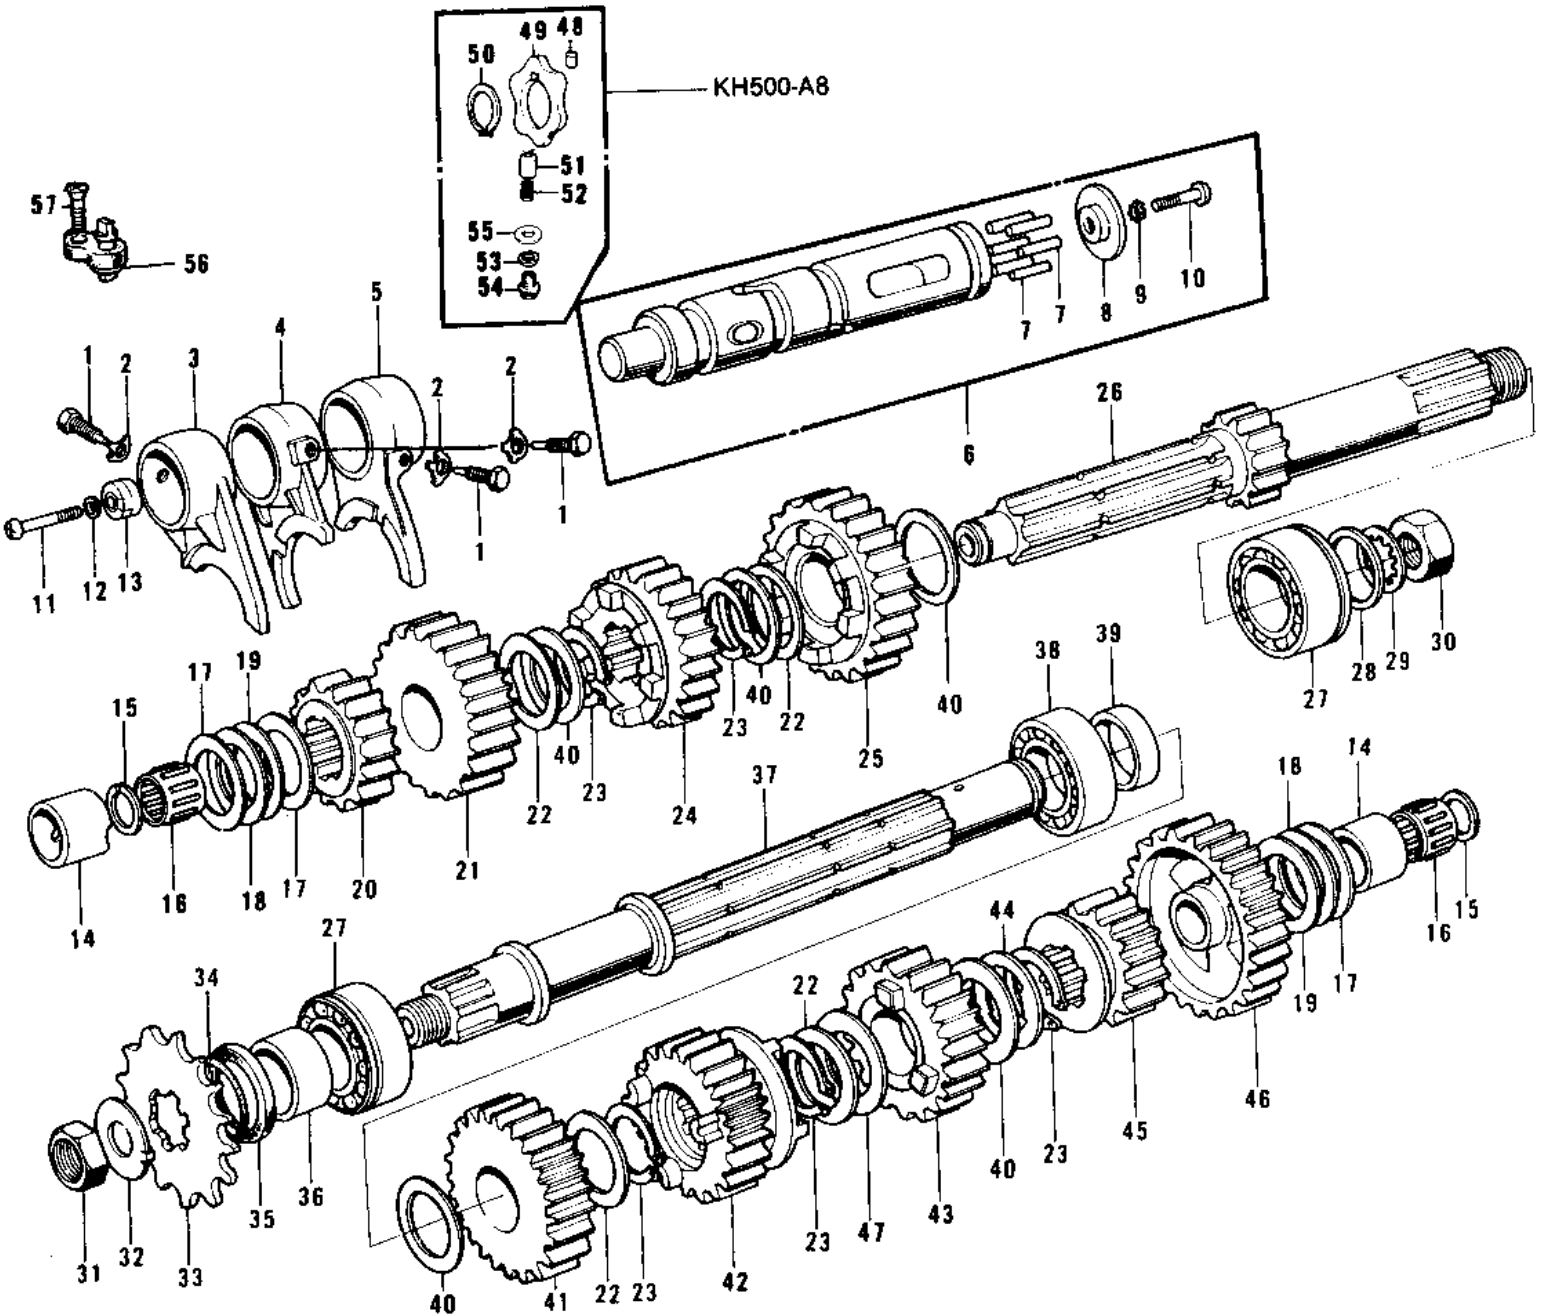

1974 H1-E PARTS DIAGRAM

TRANSMISSION/CHANGE DRUM ('73-'77 D/E/F)