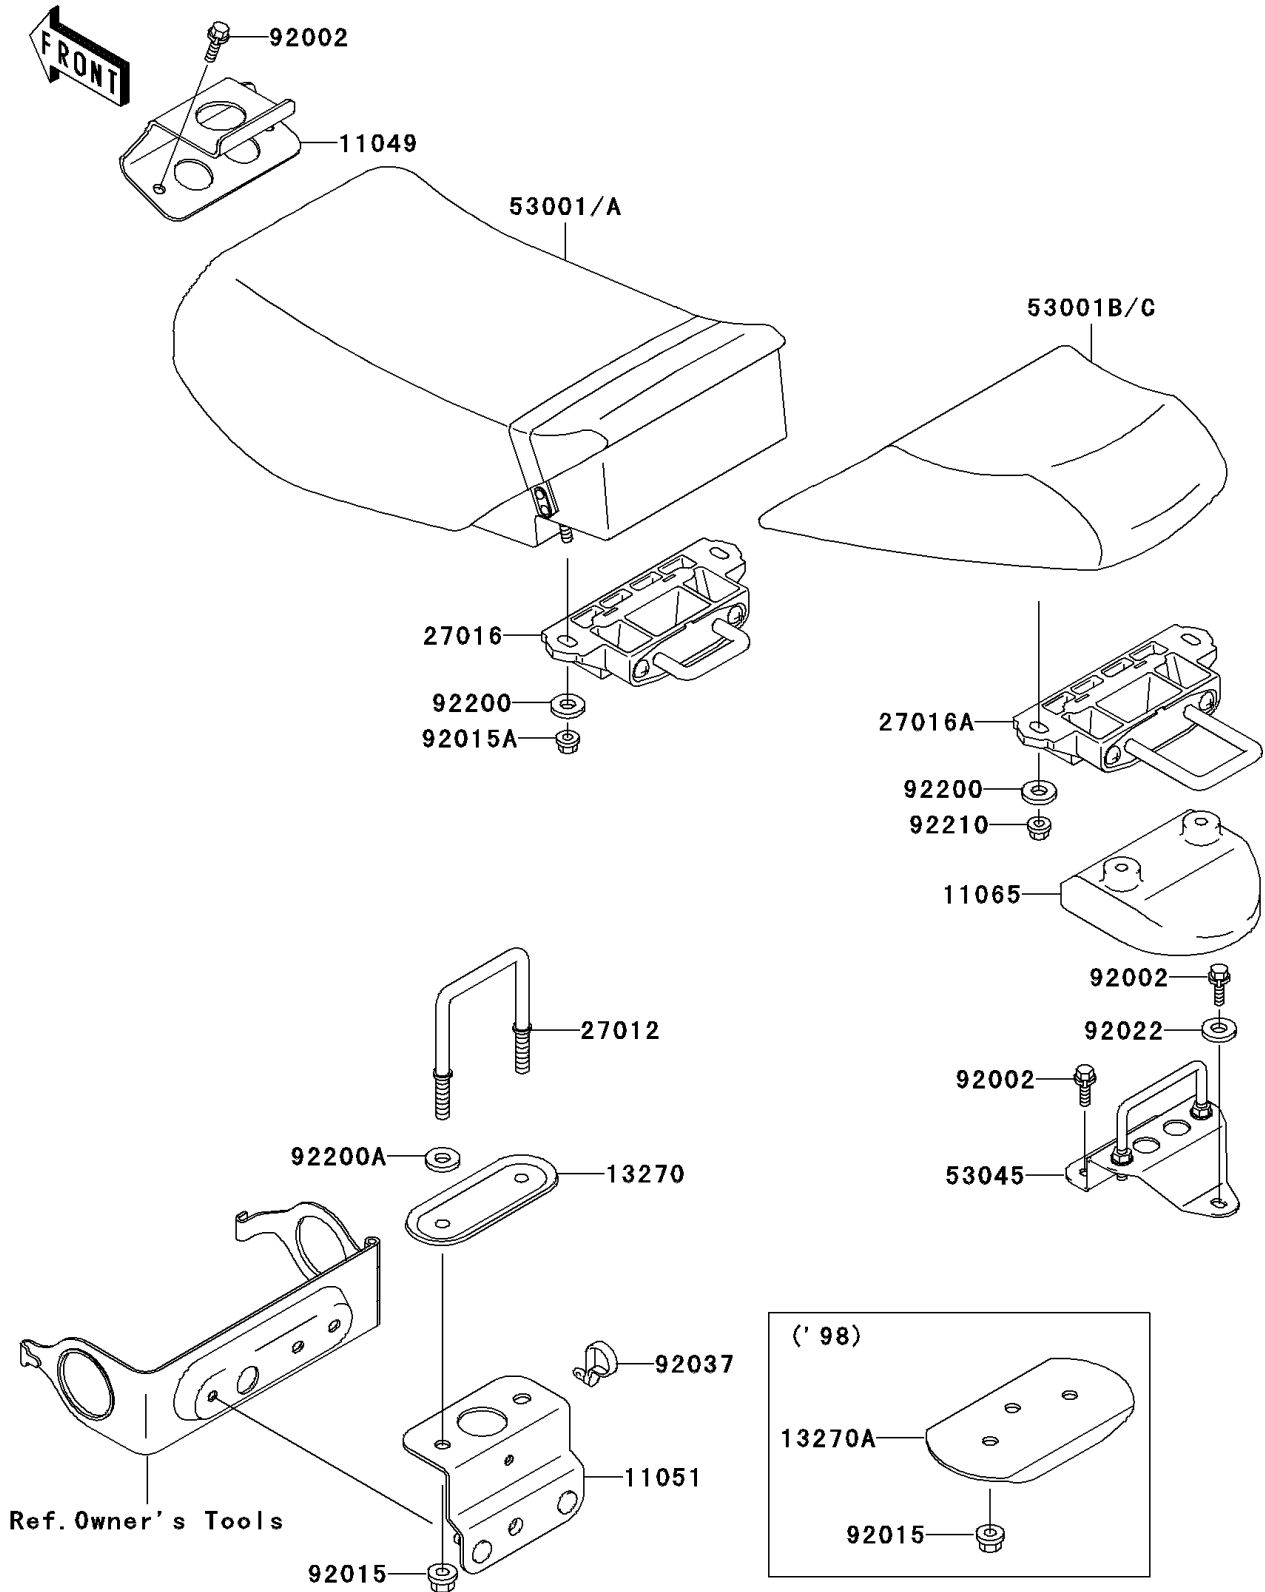

1999 1100 STX PARTS DIAGRAM

Seat

F3146

1999 1100 STX PARTS LIST

Seat

ITEM NAME	PART NUMBER	QUANTITY
BRACKET,SEAT (Ref # 11049)	11049-3735	1
BRACKET,DECK,INSIDE (Ref # 11051)	11051-3727	1
CAP,SEAT LOCK HOOK (Ref # 11065)	11065-3702	1
PLATE,FRONT SEAT HOOK,OUTER (Ref # 13270)	13270-3910	1
HOOK,FRONT SEAT LOCK (Ref # 27012)	27012-3814	1
LOCK-ASSY,FRONT SEAT (Ref # 27016)	27016-3747	1
LOCK-ASSY,REAR SEAT (Ref # 27016A)	27016-3749	1
SEAT-ASSY,FR,F.SILVER (Ref # 53001A)	53001-3733-MN	1
SEAT-ASSY,RR,S.GRAY (Ref # 53001C)	53001-3741-NJ	1
HOOK-ASSY,SEAT LOCK (Ref # 53045)	53045-3706	1
BOLT,6X25 (Ref # 92002)	92002-3714	1
NUT,8MM (Ref # 92015)	92015-3709	1
NUT,6MM (Ref # 92015A)	92015-3767	1
WASHER,6.5X20X1.5 (Ref # 92022)	92022-3710	1
CLAMP,SPEED,L=43 (Ref # 92037)	92037-1290	1
WASHER,6.5X20X1.5 (Ref # 92200)	92200-3715	1
WASHER,8.5X18X3 (Ref # 92200A)	92200-3761	1
NUT,FLANGED,6MM (Ref # 92210)	92210-3718	1