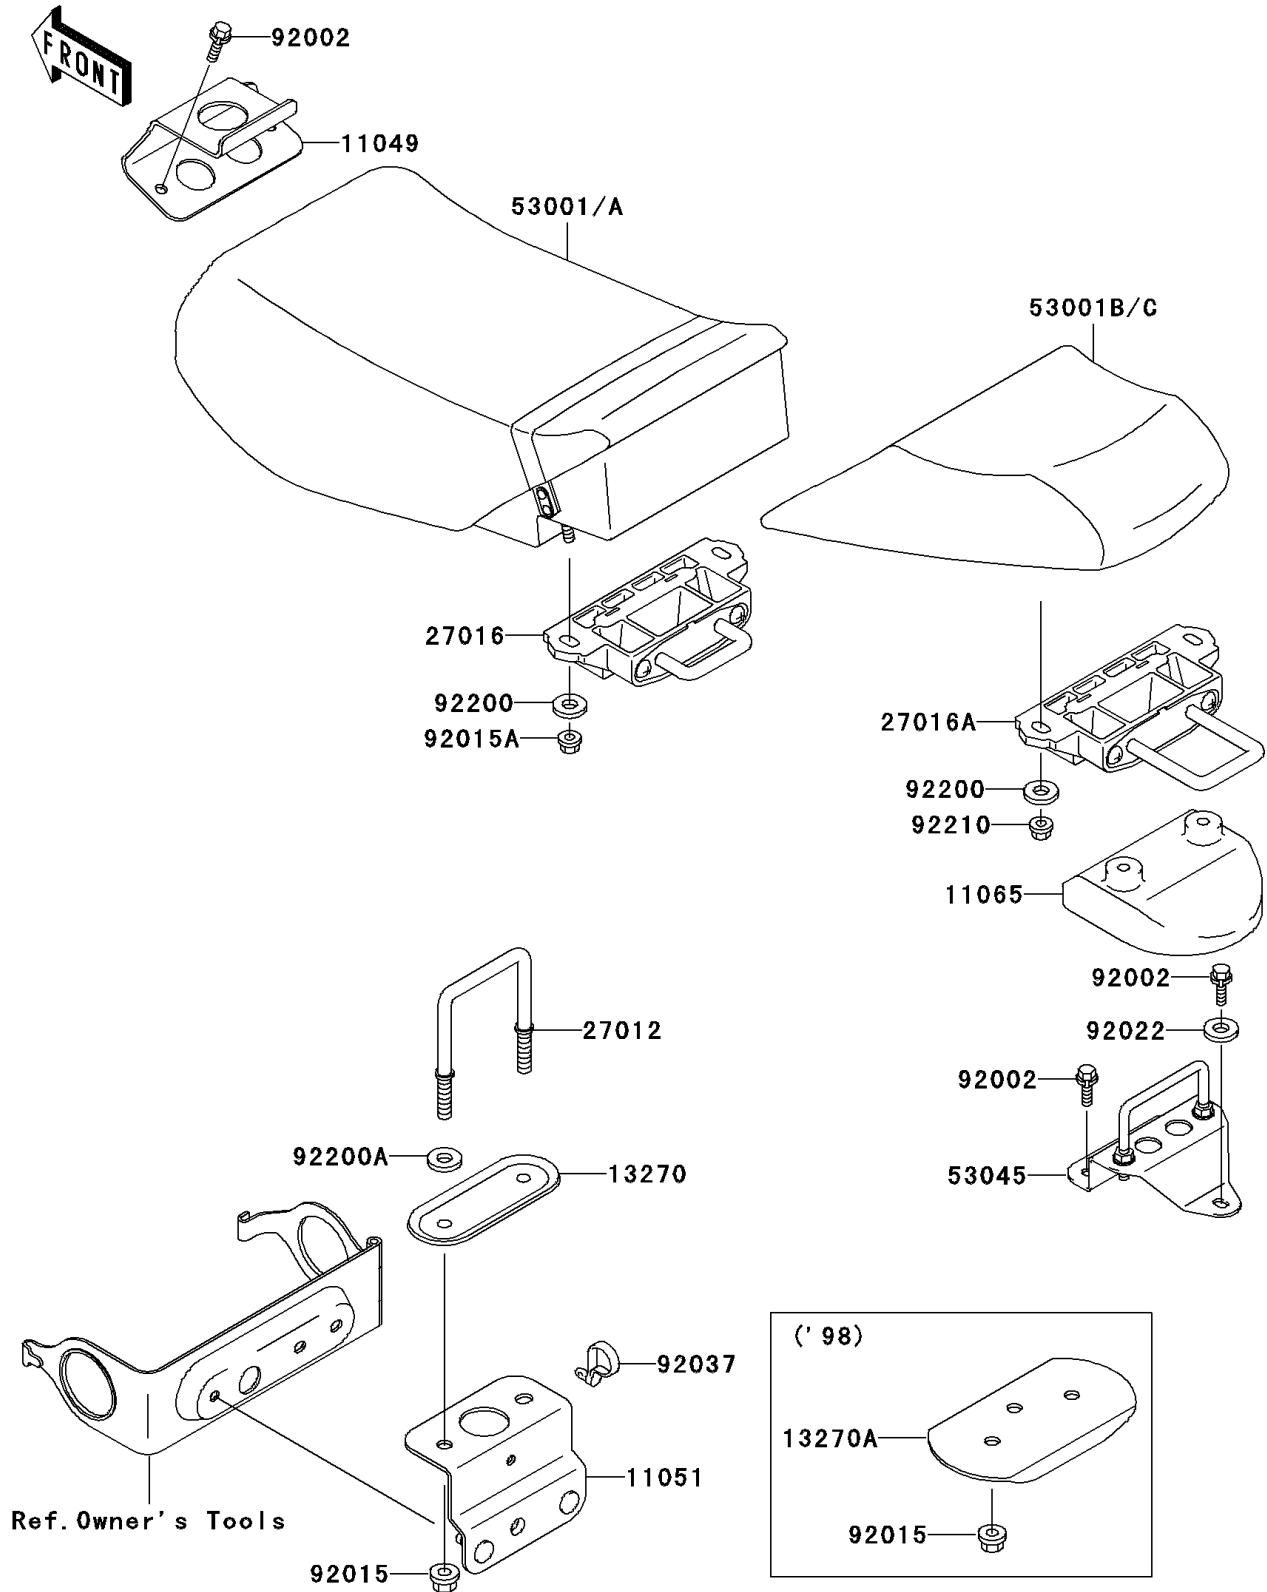

1999 1100 STX PARTS DIAGRAM

Seat

F3146

1999 1100 STX PARTS LIST

Seat

ITEM NAME	PART NUMBER	QUANTITY
BRACKET,SEAT (Ref # 11049)	11049-3735	1
BRACKET,DECK,INSIDE (Ref # 11051)	11051-3727	1
CAP,SEAT LOCK HOOK (Ref # 11065)	11065-3702	1
PLATE,FRONT SEAT HOOK,OUTER (Ref # 13270)	13270-3910	1
HOOK,FRONT SEAT LOCK (Ref # 27012)	27012-3814	1
LOCK-ASSY,FRONT SEAT (Ref # 27016)	27016-3747	1
LOCK-ASSY,REAR SEAT (Ref # 27016A)	27016-3749	1
SEAT-ASSY,FR,F.SILVER (Ref # 53001A)	53001-3733-MN	1
SEAT-ASSY,RR,S.GRAY (Ref # 53001C)	53001-3741-NJ	1
HOOK-ASSY,SEAT LOCK (Ref # 53045)	53045-3706	1
BOLT,6X25 (Ref # 92002)	92002-3714	5
NUT,8MM (Ref # 92015)	92015-3709	2
NUT,6MM (Ref # 92015A)	92015-3767	2
WASHER,6.5X20X1.5 (Ref # 92022)	92022-3710	1
CLAMP,SPEED,L=43 (Ref # 92037)	92037-1290	1
WASHER,6.5X20X1.5 (Ref # 92200)	92200-3715	4
WASHER,8.5X18X3 (Ref # 92200A)	92200-3761	2
NUT,FLANGED,6MM (Ref # 92210)	92210-3718	2