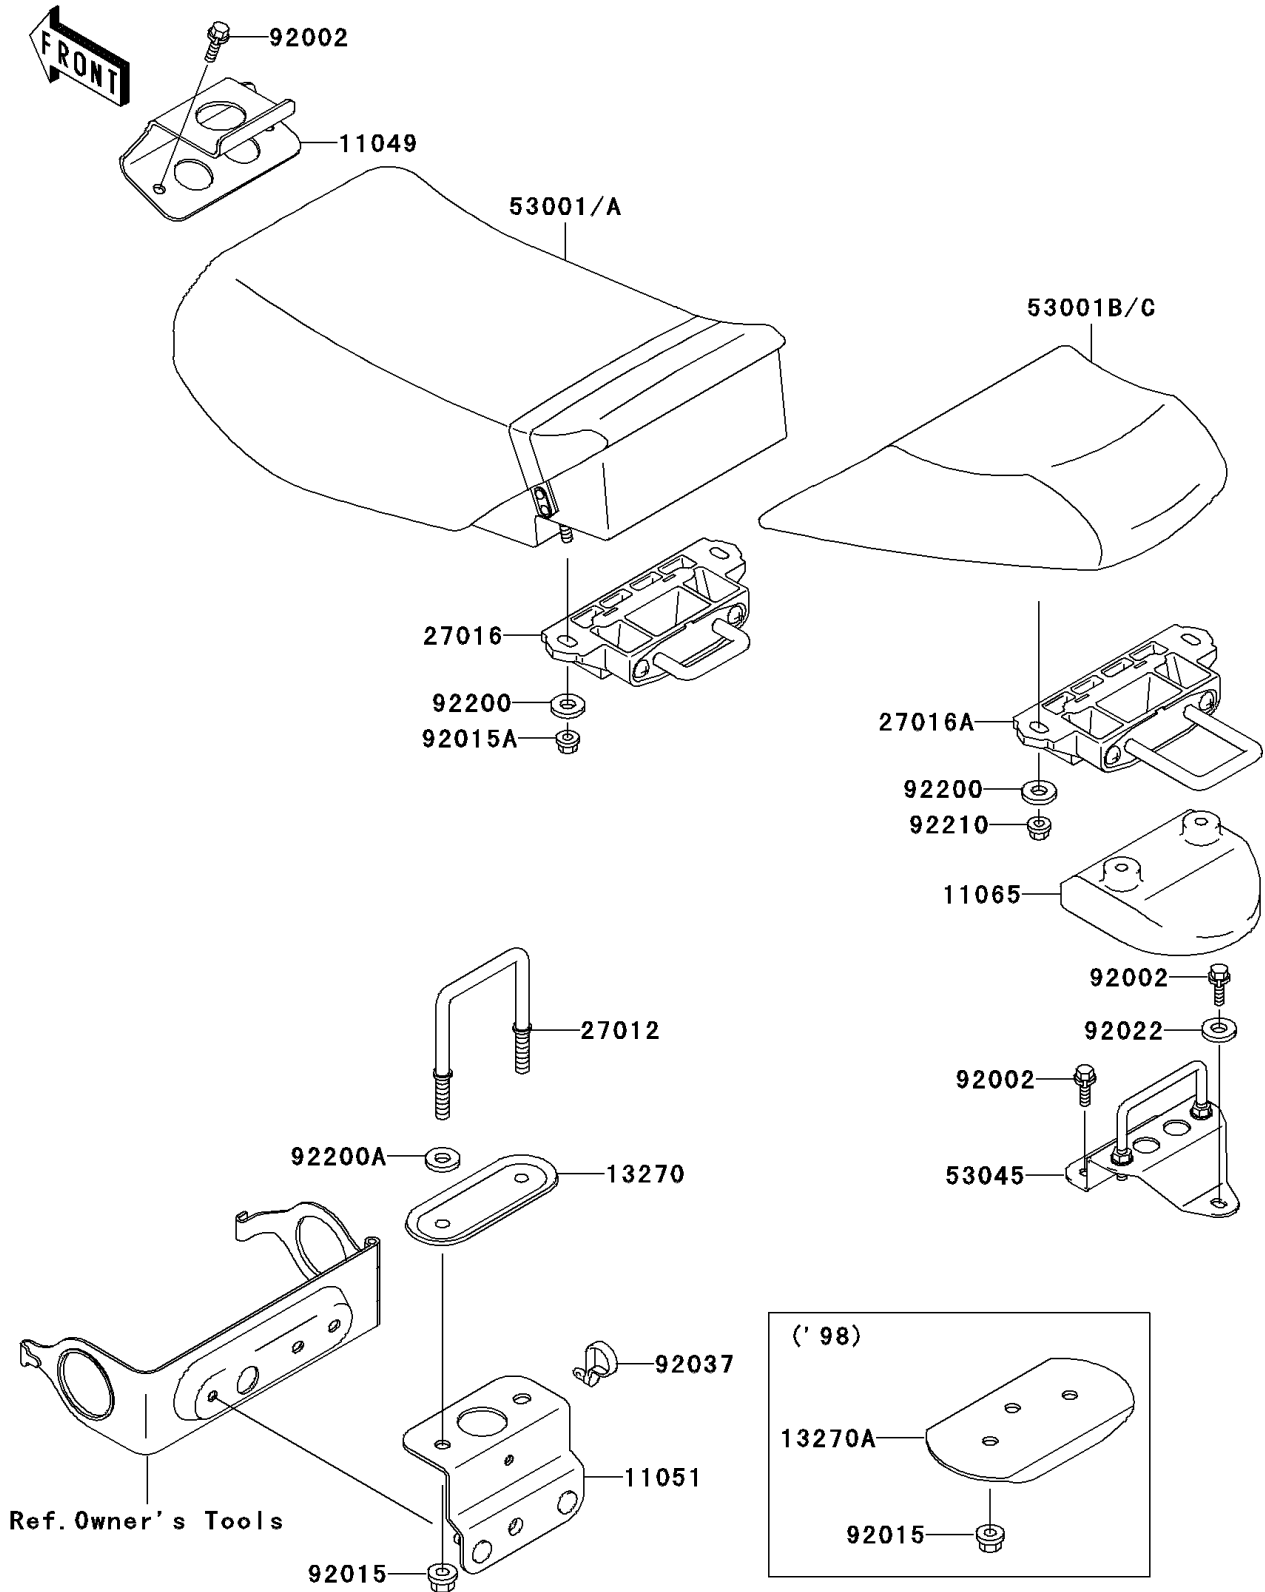

## 1998 1100 STX PARTS DIAGRAM

Seat

F3146

## 1998 1100 STX PARTS LIST

### Seat

ITEM NAME	PART NUMBER	QUANTITY
BRACKET,SEAT (Ref # 11049)	11049-3735	1
CAP,SEAT LOCK HOOK (Ref # 11065)	11065-3702	1
PLATE,FRONT SEAT HOOK,OUTER (Ref # 13270)	13270-3910	1
PLATE,FRONT SEAT HOOK,INNER (Ref # 13270A)	13270-3911	1
HOOK,FRONT SEAT LOCK (Ref # 27012)	27012-3814	1
LOCK-ASSY,FRONT SEAT (Ref # 27016)	27016-3747	1
LOCK-ASSY,REAR SEAT (Ref # 27016A)	27016-3749	1
SEAT-ASSY,FR,GRAY (Ref # 53001)	53001-3733-K8	1
SEAT-ASSY,RR,GRAY (Ref # 53001B)	53001-3734-PP	1
HOOK-ASSY,SEAT LOCK (Ref # 53045)	53045-3706	1
BOLT,6X25 (Ref # 92002)	92002-3714	1
NUT,8MM (Ref # 92015)	92015-3709	1
NUT,6MM (Ref # 92015A)	92015-3767	1
WASHER,6.5X20X1.5 (Ref # 92022)	92022-3710	1
WASHER,6.5X20X1.5 (Ref # 92200)	92200-3715	1
WASHER,8.5X18X3 (Ref # 92200A)	92200-3761	1
NUT,FLANGED,6MM (Ref # 92210)	92210-3718	1