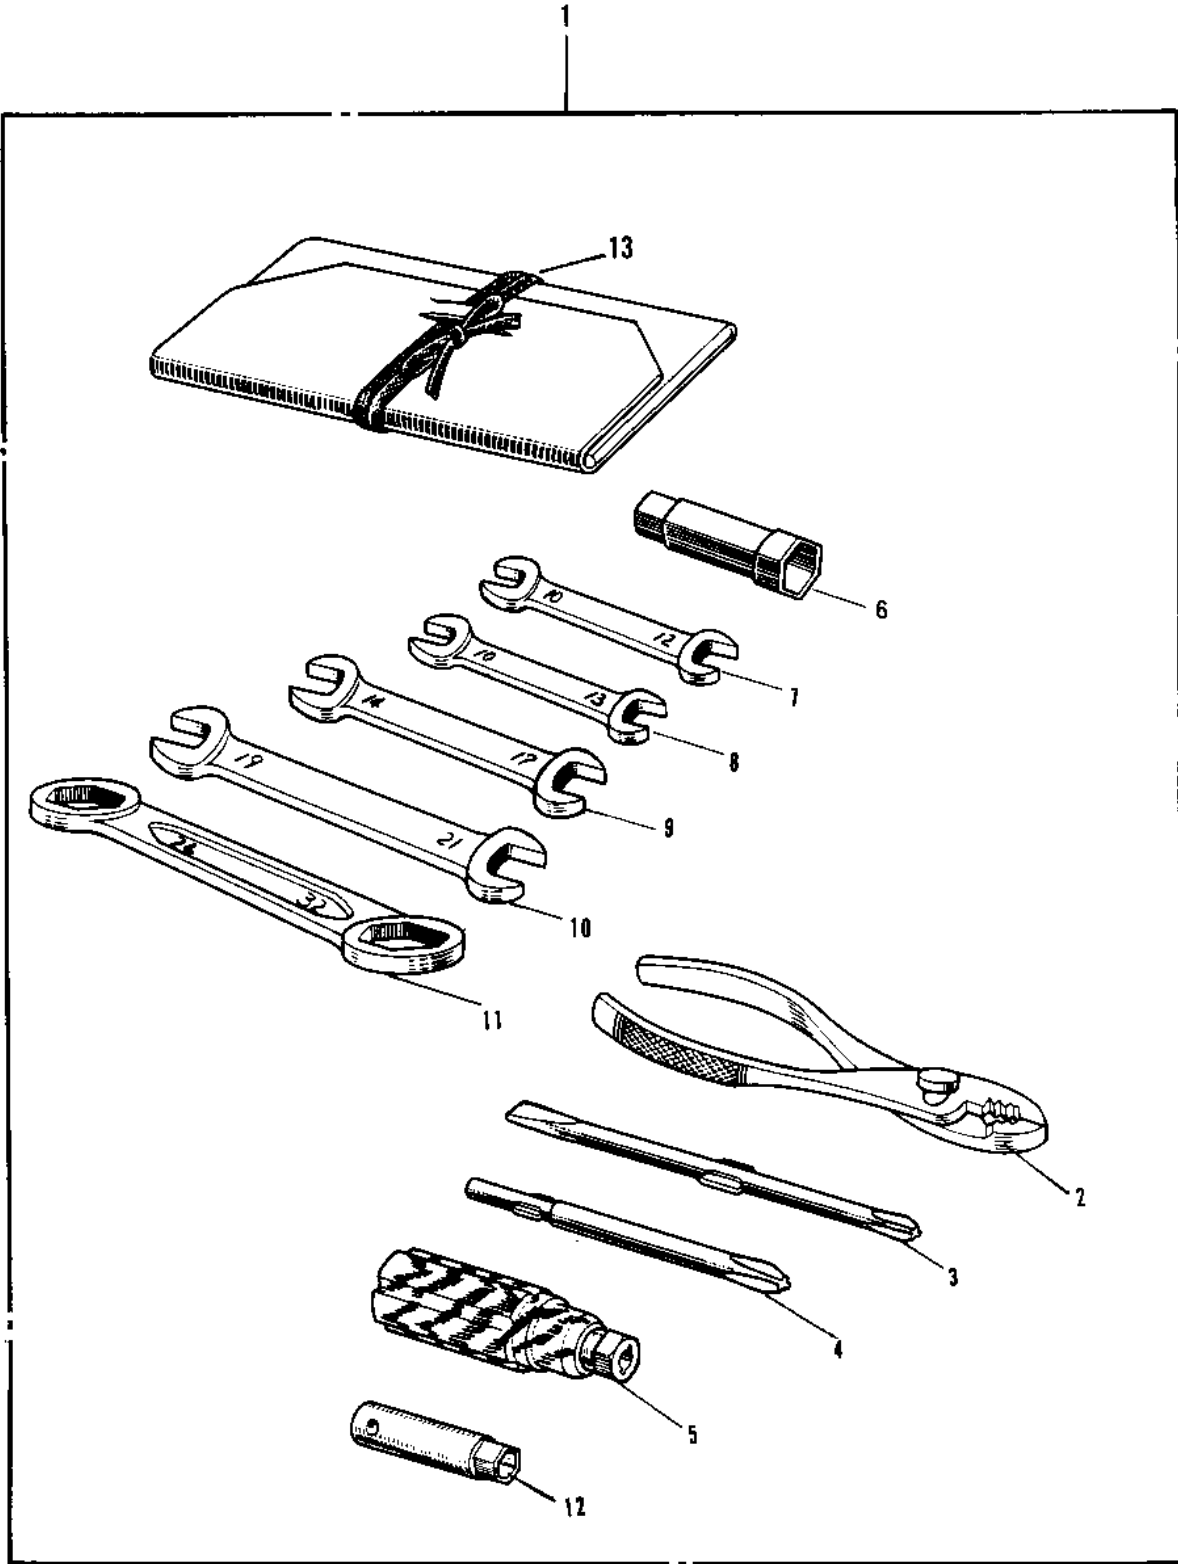

1974 H1-E PARTS DIAGRAM

OWNER TOOLS ('69-'72 H1/A/B/C)

1974 H1-E PARTS LIST

OWNER TOOLS ('69-'72 H1/A/B/C)

ITEM NAME	PART NUMBER	QUANTITY
UNAVAILABLE IN PRICE BOOK (Ref # 1)	56007-017	1
92112-003 (Canada) (Ref # 2)	92112-001	1
TOOL-DRIVER (Ref # 3)	92107-1052	1
SCREW DRIVER #3 PHILIP (Ref # 4)	92107-005	1
92106-1001 (Canada) (Ref # 5)	92106-002	1
92110-012 (Canada) (Ref # 6)	92110-008	1
UNAVAILABLE IN PRICE BOOK (Ref # 7)	960B1012	1
UNAVAILABLE IN PRICE BOOK (Ref # 8)	960B1013	1
UNAVAILABLE IN PRICE BOOK (Ref # 9)	960B1417	1
UNAVAILABLE IN PRICE BOOK (Ref # 10)	960B1921	1
WRENCH BOX 24X32 (Ref # 11)	92109-002	1
WRENCH BOX 10MM (Ref # 12)	92110-007	1
BAG,TOOL (Ref # 13)	56008-008	1