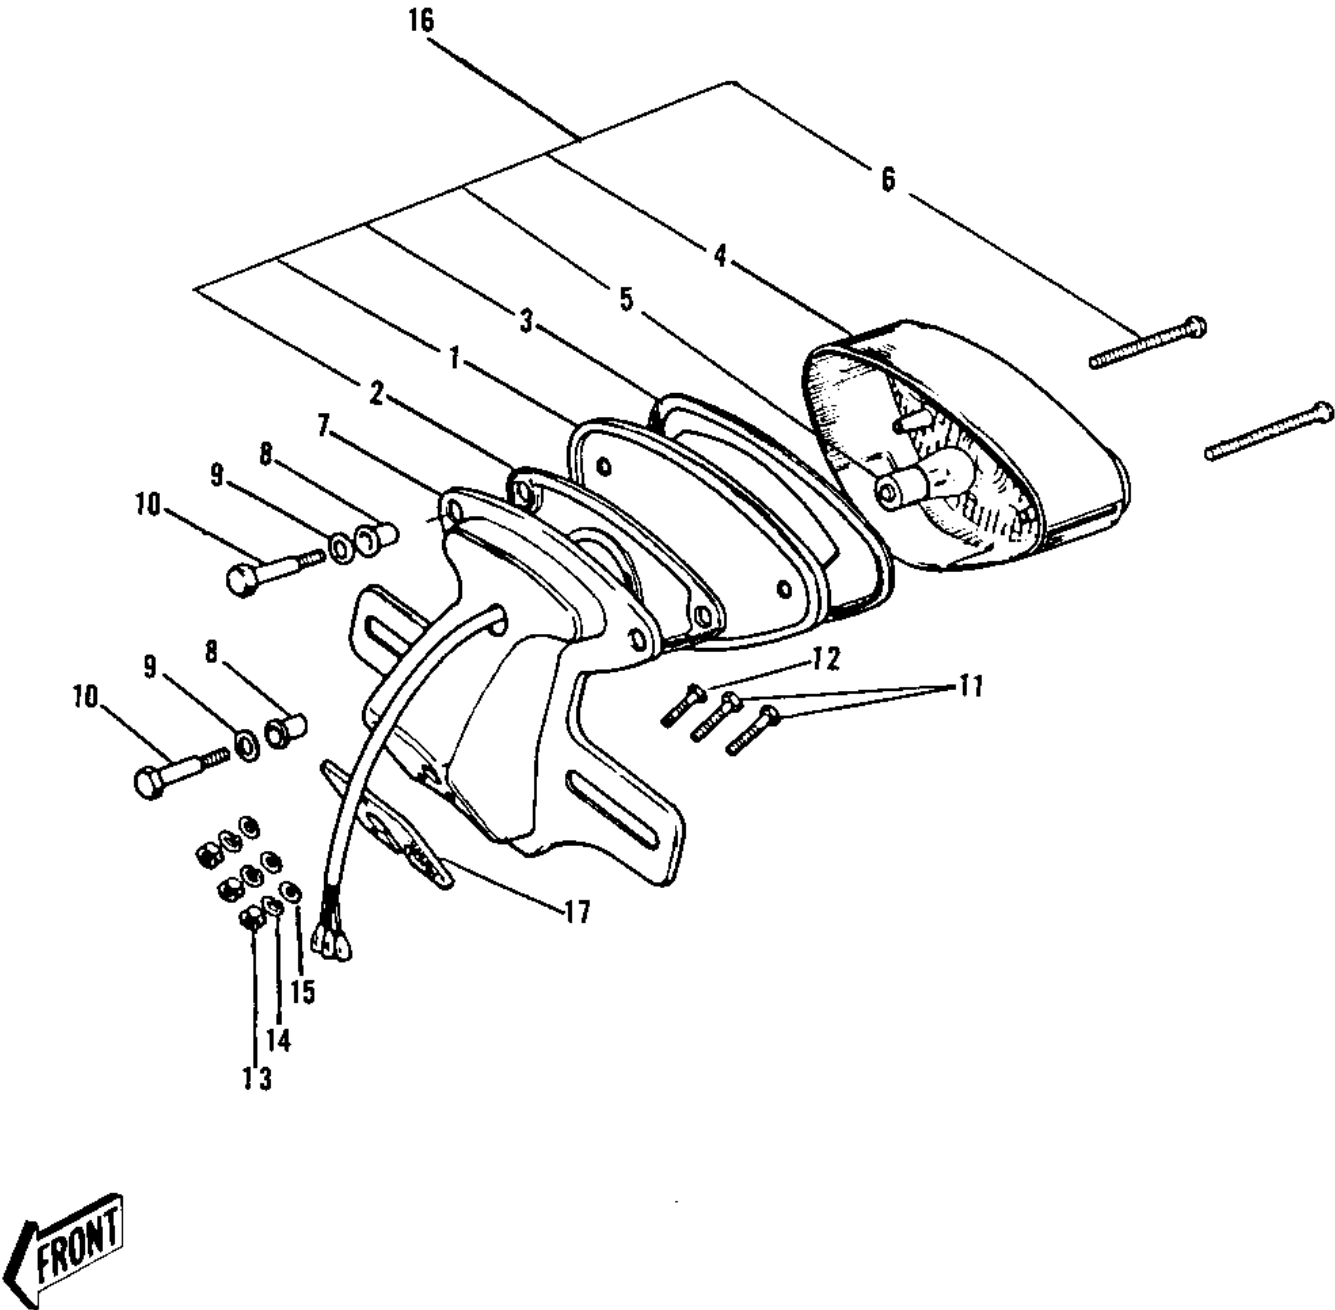

1974 H1-E PARTS DIAGRAM

TAILLIGHT (H1-B/C)

(H1-B)

1974 H1-E PARTS LIST

TAILLIGHT (H1-B/C)

ITEM NAME	PART NUMBER	QUANTITY
CASE-TAIL LAMP (Ref # 1)	23027-029	1
CASE-TAIL LAMP (Ref # 1)	23027-029	1
GASKET-TAIL LAMP CASE (Ref # 2)	23028-015	1
GASKET-TAIL LAMP LENS (Ref # 3)	23028-016	1
LENS-TAIL LAMP (Ref # 4)	23026-022	1
BULB,12V 32/3CP (Ref # 5)	92069-059	1
SCREW (Ref # 6)	220R0455	4
BKT-LICENSE PLT,BLACK (Ref # 7)	23036-014-21	1
DAMPER RUBBER (Ref # 8)	92075-091	2
WASHER,8.5X20X1.6 (Ref # 9)	92022-1561	2
BOLT (Ref # 10)	92001-105	2
BOLT-UPSET,6X40 (Ref # 11)	112G0640	2
BOLT,HEX HEAD,6X50 (Ref # 12)	110G0650	1
NUT 6MM (Ref # 13)	312B0600	3
WASHER SPRING 6MM (Ref # 14)	461F0600	3
WASHER PLAIN 6MM (Ref # 15)	411B0600	3
LAMP ASSY-TAIL (Ref # 16)	23025-044	1