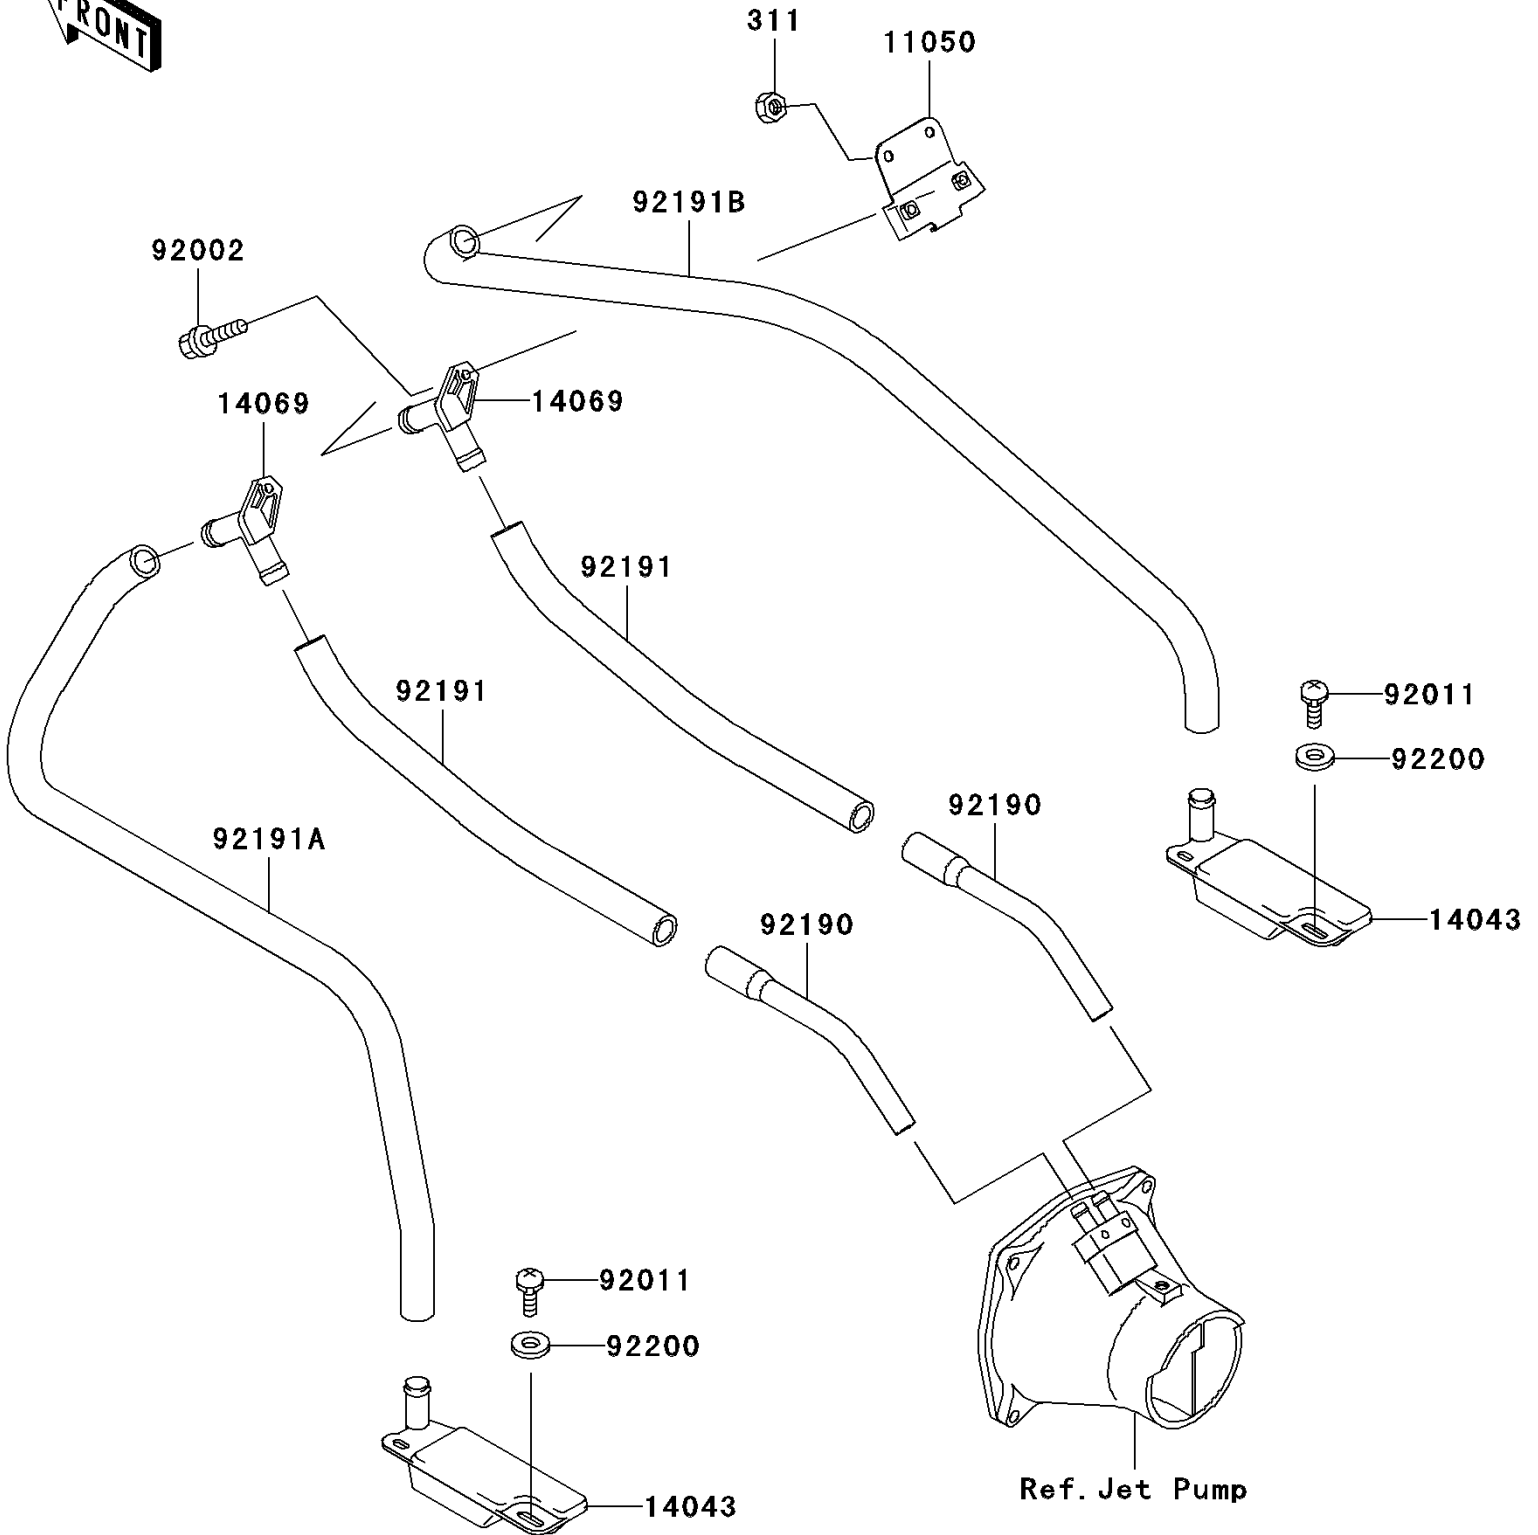

## 1999 1100 STX PARTS DIAGRAM

Bilge System

F3145

## 1999 1100 STX PARTS LIST

Bilge System

ITEM NAME	PART NUMBER	QUANTITY
NUT-HEX,6MM (Ref # 311)	311R0600	1
BRACKET (Ref # 11050)	11050-3734	1
FILTER (Ref # 14043)	14043-3708	1
BREATHER (Ref # 14069)	14069-3708	1
BOLT,6X16 (Ref # 92002)	92002-3728	1
SCREW,TAPPING (Ref # 92011)	92011-561	1
TUBE,HULL-NOZZLE (Ref # 92190)	92190-3971	1
TUBE,BREATHER-HULL (Ref # 92191)	92191-3820	1
TUBE,FILTER-BREATHER(LH) (Ref # 92191A)	92191-3821	1
TUBE,FILTER-BREATHER(RH) (Ref # 92191B)	92191-3822	1
WASHER,5.9X16X1.5 (Ref # 92200)	92200-3714	1