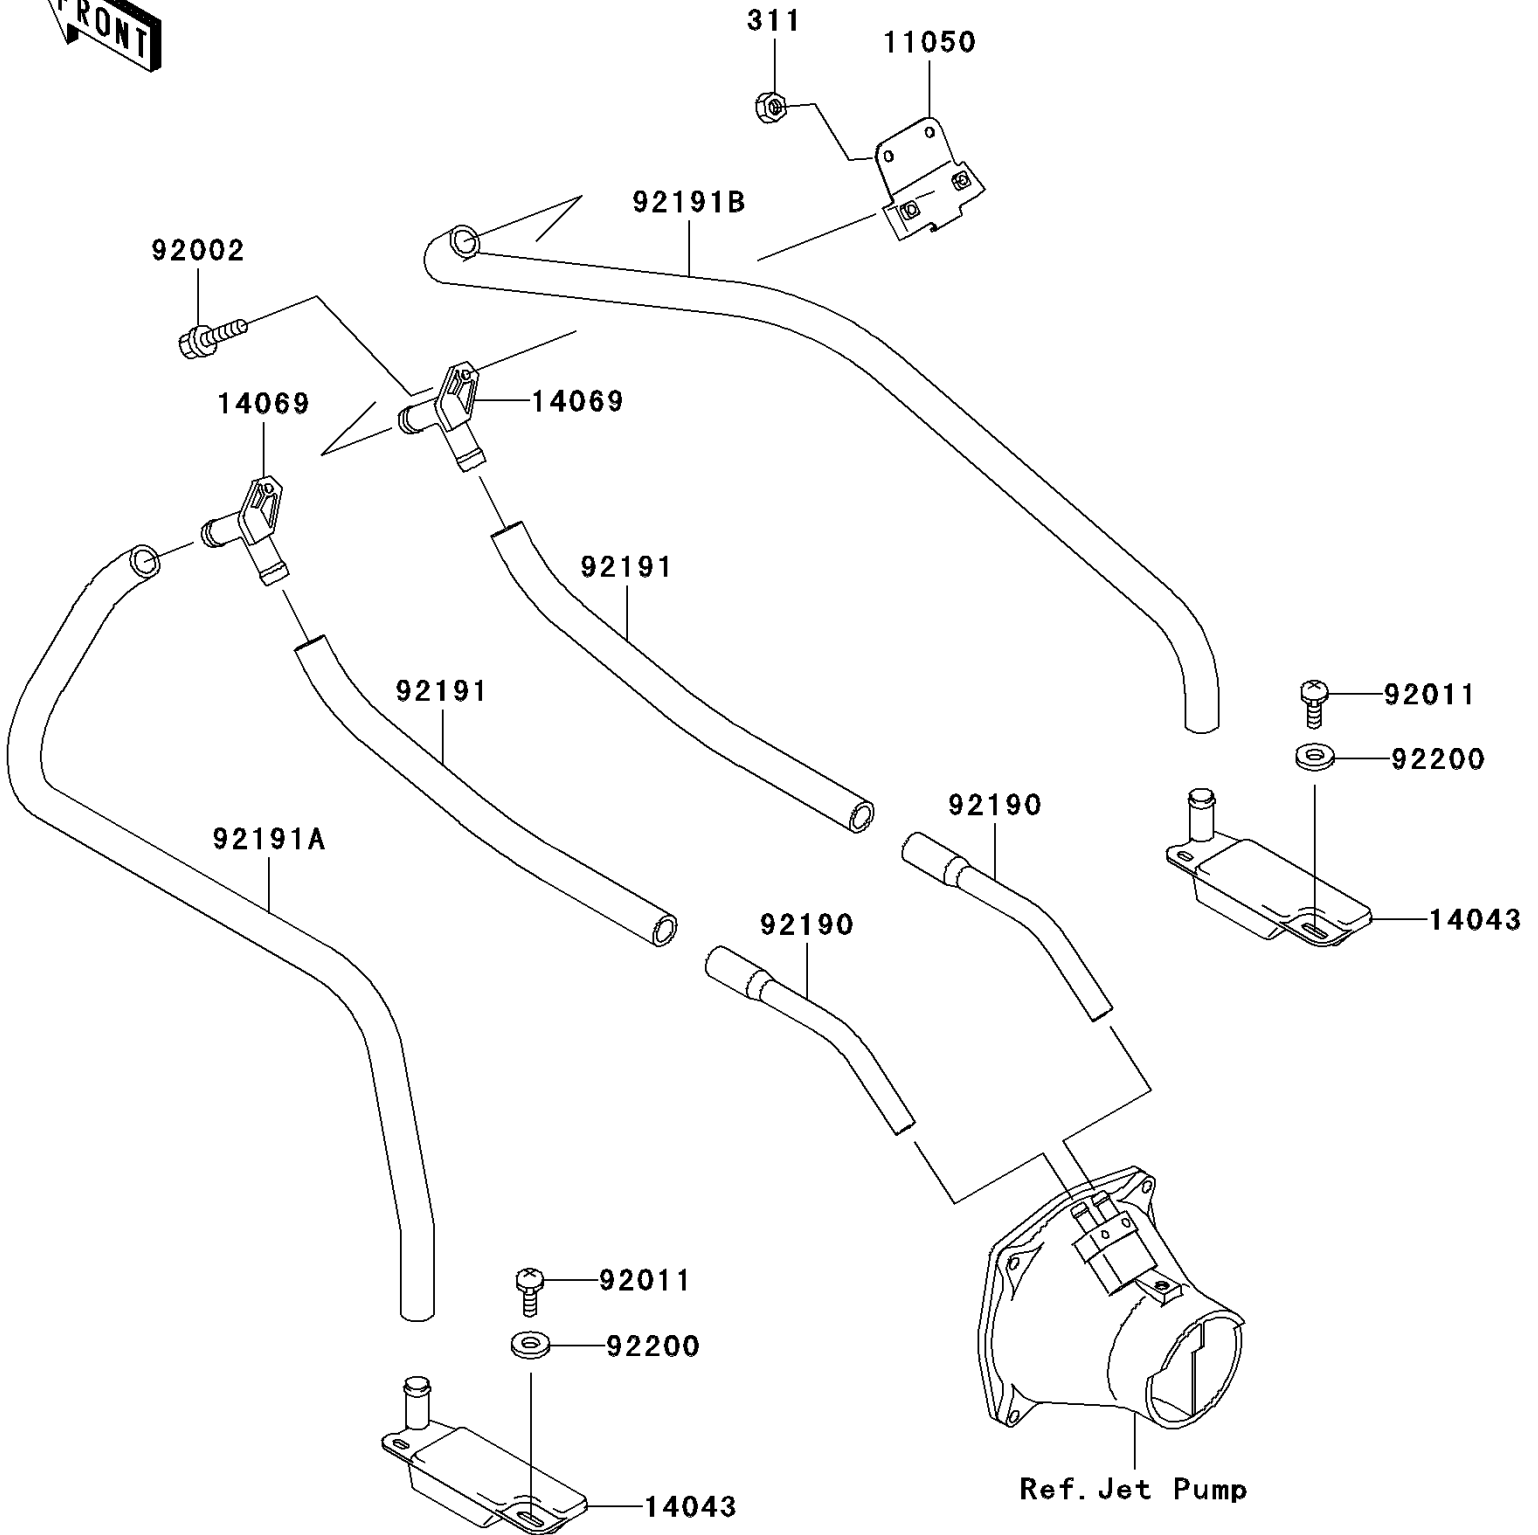

1998 1100 STX PARTS DIAGRAM

Bilge System

F3145

1998 1100 STX PARTS LIST

Bilge System

ITEM NAME	PART NUMBER	QUANTITY
NUT-HEX,6MM (Ref # 311)	311R0600	1
BRACKET (Ref # 11050)	11050-3734	1
FILTER (Ref # 14043)	14043-3708	1
BREATHER (Ref # 14069)	14069-3708	1
BOLT,6X16 (Ref # 92002)	92002-3728	1
SCREW,TAPPING (Ref # 92011)	92011-561	1
TUBE,HULL-NOZZLE (Ref # 92190)	92190-3971	1
TUBE,BREATHER-HULL (Ref # 92191)	92191-3820	1
TUBE,FILTER-BREATHER(LH) (Ref # 92191A)	92191-3821	1
TUBE,FILTER-BREATHER(RH) (Ref # 92191B)	92191-3822	1
WASHER,5.9X16X1.5 (Ref # 92200)	92200-3714	1