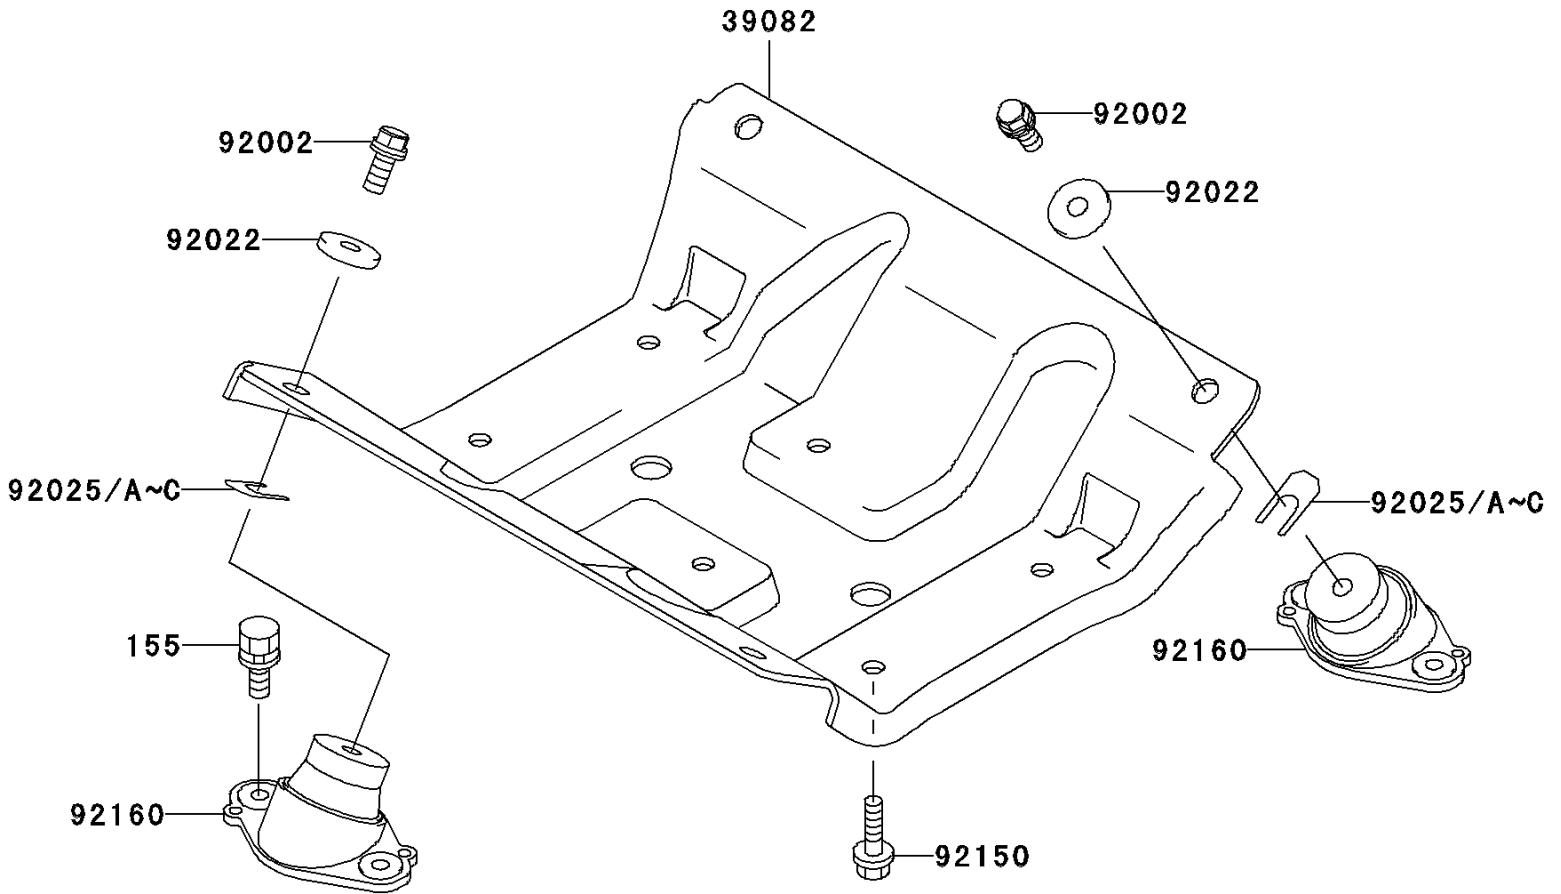

# 1999 1100 STX PARTS DIAGRAM

Engine Mount

F3144

# 1999 1100 STX PARTS LIST

## Engine Mount

ITEM NAME	PART NUMBER	QUANTITY
BOLT-WSP-SMALL,8X20 (Ref # 155)	155R0820	8
MOUNT-ENGINE (Ref # 39082)	39082-3710	1
BOLT,10X25 (Ref # 92002)	92002-3770	4
WASHER,32X10.5X4 (Ref # 92022)	92022-3023	4
SHIM,T=0.3MM (Ref # 92025)	92025-3705	AR
SHIM,T=0.5MM (Ref # 92025A)	92025-3706	AR
SHIM,T=1.0MM (Ref # 92025B)	92025-3707	AR
SHIM,T=1.5MM (Ref # 92025C)	92025-3708	AR
BOLT,10X25 (Ref # 92150)	92150-3818	6
DAMPER,ENGINE MOUNT (Ref # 92160)	92160-3838	4