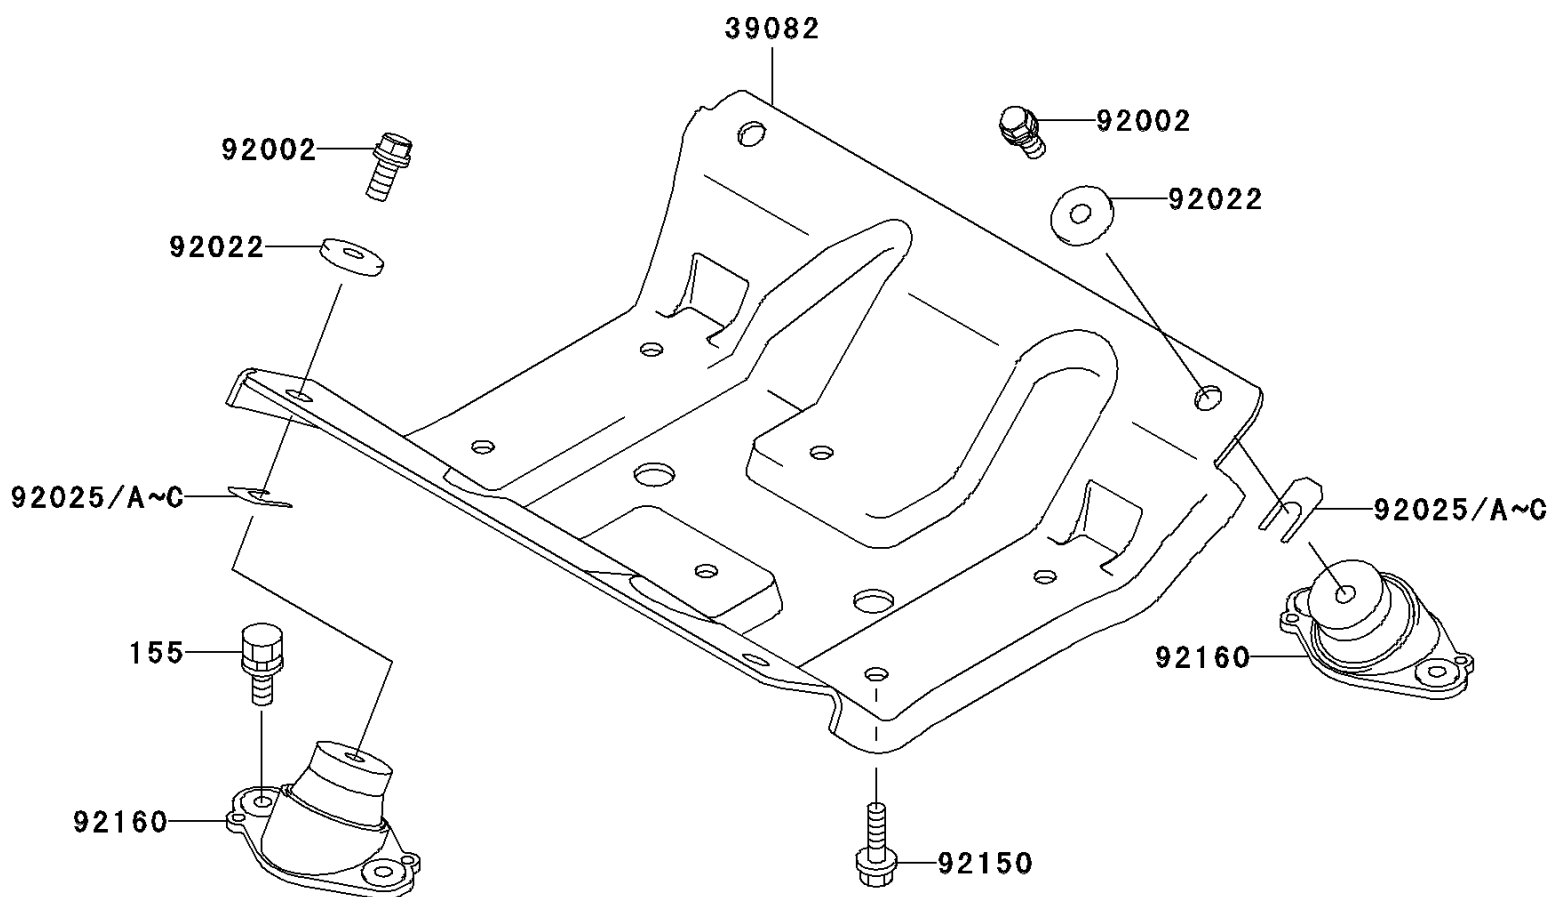

1999 1100 STX PARTS DIAGRAM

Engine Mount

F3144

1999 1100 STX PARTS LIST

Engine Mount

ITEM NAME	PART NUMBER	QUANTITY
BOLT-WSP-SMALL,8X20 (Ref # 155)	155R0820	1
MOUNT-ENGINE (Ref # 39082)	39082-3710	1
BOLT,10X25 (Ref # 92002)	92002-3770	1
WASHER,32X10.5X4 (Ref # 92022)	92022-3023	1
SHIM,T=0.3MM (Ref # 92025)	92025-3705	1
SHIM,T=0.5MM (Ref # 92025A)	92025-3706	1
SHIM,T=1.0MM (Ref # 92025B)	92025-3707	1
SHIM,T=1.5MM (Ref # 92025C)	92025-3708	1
BOLT,10X25 (Ref # 92150)	92150-3818	1
DAMPER,ENGINE MOUNT (Ref # 92160)	92160-3838	1