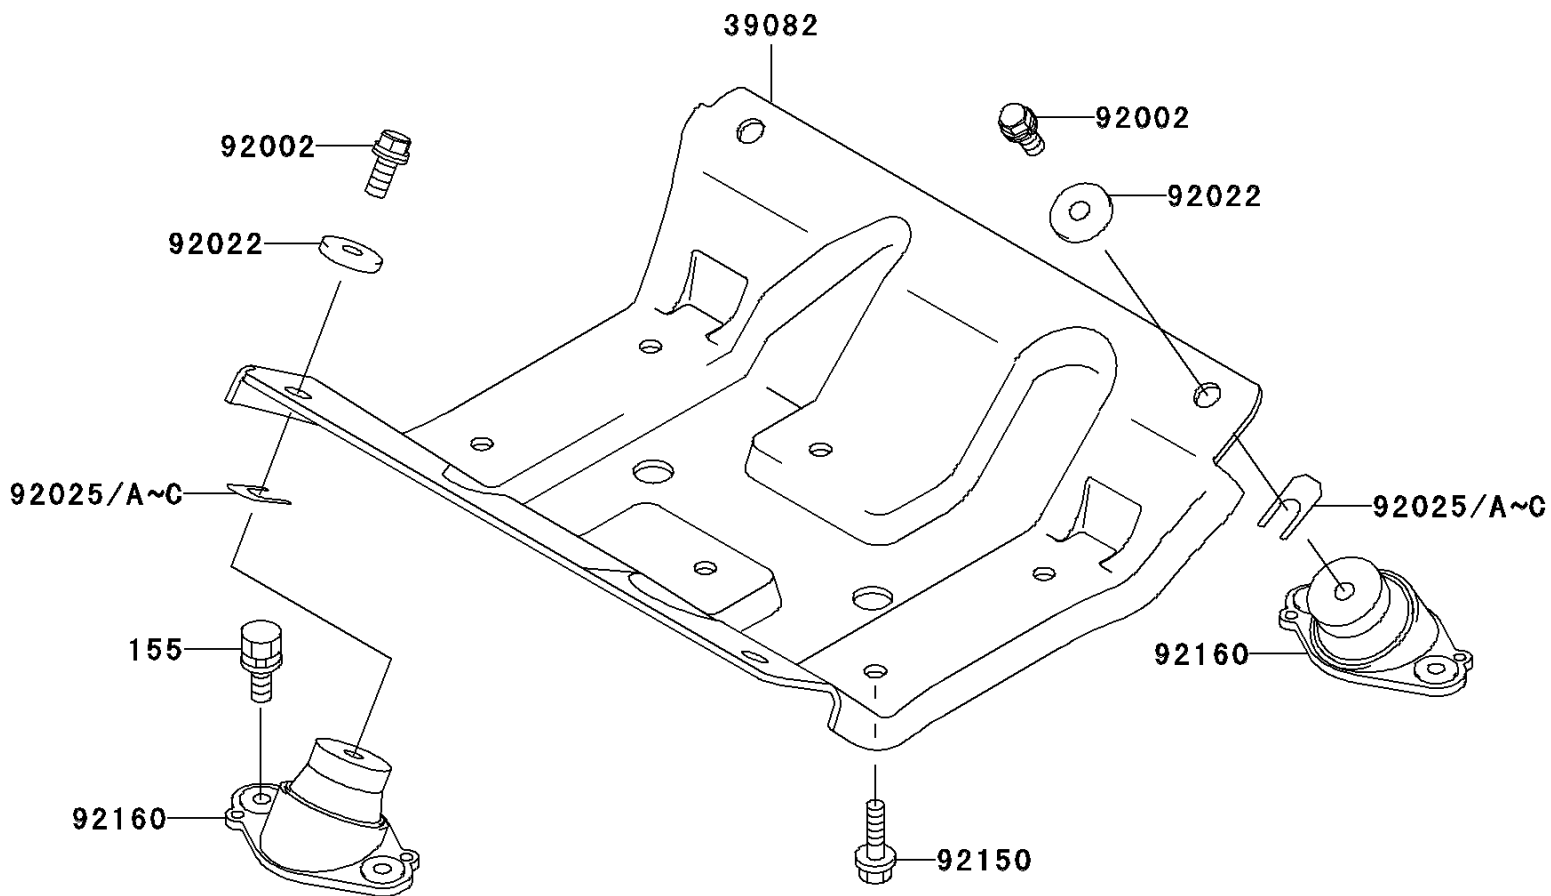

1998 1100 STX PARTS DIAGRAM

Engine Mount

F3144

1998 1100 STX PARTS LIST

Engine Mount

ITEM NAME	PART NUMBER	QUANTITY
BOLT-WSP-SMALL,8X20 (Ref # 155)	155R0820	1
MOUNT-ENGINE (Ref # 39082)	39082-3710	1
BOLT,10X25 (Ref # 92002)	92002-3770	1
WASHER,32X10.5X4 (Ref # 92022)	92022-3023	1
SHIM,T=0.3MM (Ref # 92025)	92025-3705	1
SHIM,T=0.5MM (Ref # 92025A)	92025-3706	1
SHIM,T=1.0MM (Ref # 92025B)	92025-3707	1
SHIM,T=1.5MM (Ref # 92025C)	92025-3708	1
BOLT,10X25 (Ref # 92150)	92150-3818	1
DAMPER,ENGINE MOUNT (Ref # 92160)	92160-3838	1