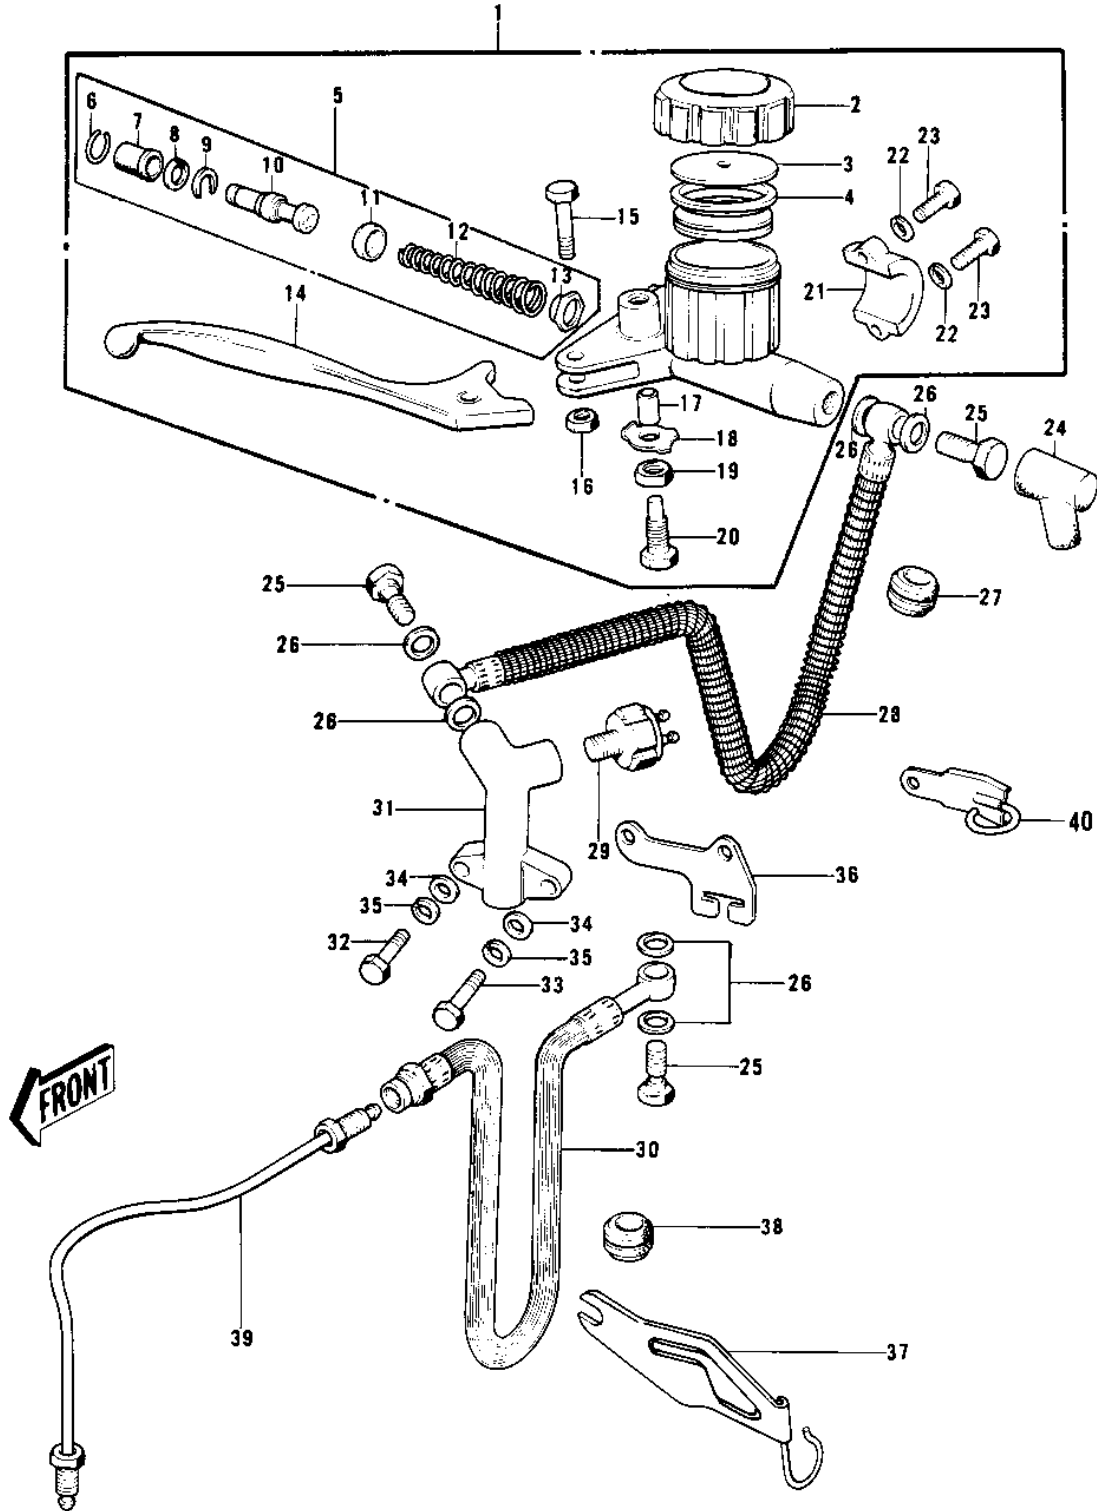

# 1974 H1-E PARTS DIAGRAM

## FRONT MASTER CYLINDER (H1-B)

**(H1-**

## FRONT MASTER CYLINDER (H1-B)

ITEM NAME	PART NUMBER	QUANTITY
CYLINDER ASSY,MASTER (Ref # 1)	43015-032	1
CYLINDER ASSY,MASTER (Ref # 1)	43015-032	1
CAP,OIL CUP (Ref # 2)	43026-003	1
PLATE-MASTER CYLINDER (Ref # 3)	43027-001	1
DIAPHRAGM (Ref # 4)	43028-001	1
REPAIR SET-MASTER CYL (Ref # 5)	43073-001	1
STOPPER-BOOTS (Ref # 6)	43025-001	1
BOOTS (Ref # 7)	43024-001	1
CIRCLIP,18MM (Ref # 8)	481J1800	1
STOPPER-PISTON (Ref # 9)	43022-001	1
PISTON ASSY (Ref # 10)	43072-001	1
CUP-PRIMARY (Ref # 11)	43019-001	1
SPRING ASSY-RETURN (Ref # 12)	43018-001	1
VALVE ASSY-CHECK (Ref # 13)	43017-001	1
LEVER,FRONT BRAKE (Ref # 14)	43029-003	1
BOLT-LEVER FITTING (Ref # 15)	43033-001	1
NUT,6MM (Ref # 16)	312N0600	1
TUBE (Ref # 17)	43074-001	1
WASHER-LOCK,8MM (Ref # 18)	43031-001	1
NUT,8MM (Ref # 19)	314N0800	1
BOLT-LEVER ADJUST (Ref # 20)	43030-002	1
HOLDER-MASTER CYL (Ref # 21)	43034-001	1
WASHER PLAIN 6MM (Ref # 22)	411B0600	2
BOLT HEX HEAD 6X25 (Ref # 23)	110N0625	2
BOOT,DUST (Ref # 24)	49006-1041	1
BOLT,OIL,L=23 (Ref # 25)	92002-1888	3
WASHER-OIL BOLT (Ref # 26)	43067-001	6
DAMPER RUBBER,CYL HSE (Ref # 27)	43064-006	1
HOSE-FRONT BRAKE (Ref # 28)	43059-001	1

### FRONT MASTER CYLINDER (H1-B)

ITEM NAME	PART NUMBER	QUANTITY
SWITCH-FRONT BRAKE (Ref # 29)	43065-001	1
HOSE-BRAKE,L=350 (Ref # 30)	43059-1262	1
JOINT-THREE WAY (Ref # 31)	43061-001	1
BOLT-UPSET (Ref # 32)	112N0620	1
BOLT-HEX HEAD,6X32 (Ref # 33)	110N0632	1
WASHER PLAIN 6MM (Ref # 34)	411B0600	2
WASHER SPRING 6MM (Ref # 35)	461F0600	2
GUIDE HOSE (Ref # 36)	43062-001	1
BRACKET-BRAKE HOSE (Ref # 37)	43063-001	1
GROMMET-HOSE BRACKET (Ref # 38)	43064-001	1
PIPE-FRONT BRAKE (Ref # 39)	43060-001	1
BRACKET-BRAKE HOSE (Ref # 40)	43063-002	1