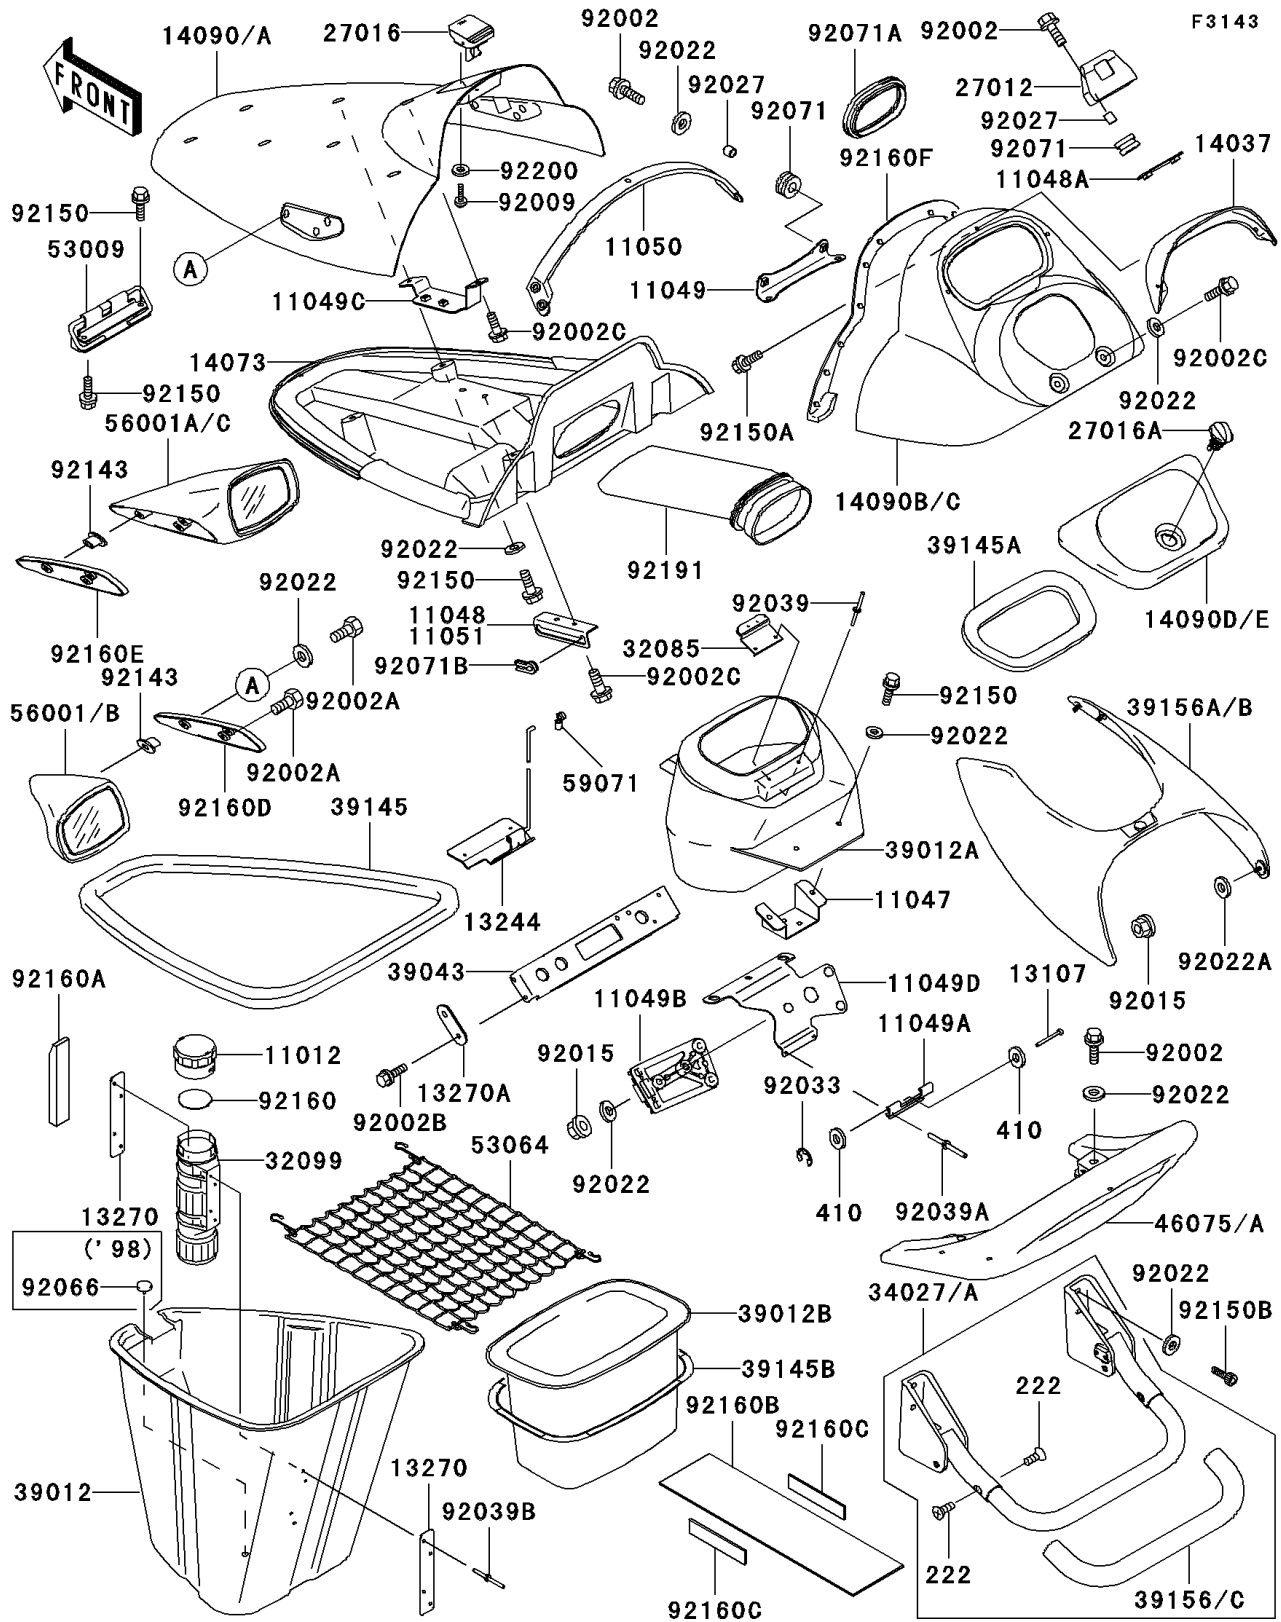

# 1999 1100 STX PARTS DIAGRAM

## Hull Fittings

# 1999 1100 STX PARTS LIST

## Hull Fittings

ITEM NAME	PART NUMBER	QUANTITY
COLLAR (Ref # 92143)	92143-3763	6
BOLT,6X18 (Ref # 92150)	92150-3729	8
BOLT,5X12 (Ref # 92150A)	92150-3760	3
BOLT,SOCKET,6X18 (Ref # 92150B)	92150-3775	4
DAMPER (Ref # 92160)	92160-3814	1
DAMPER (Ref # 92160A)	92160-3821	1
DAMPER,WATER MUFFLER (Ref # 92160B)	92160-3839	1
DAMPER (Ref # 92160C)	92160-3840	2
DAMPER,MIRROR,LH,F.BLACK (Ref # 92160D)	92160-3869-6Z	1
DAMPER,MIRROR,RH,F.BLACK (Ref # 92160E)	92160-3870-6Z	1
DAMPER,HANDLE COVER (Ref # 92160F)	92160-3897	1
TUBE (Ref # 92191)	92191-3867	1
WASHER,5.9X16X1.5 (Ref # 92200)	92200-3714	2