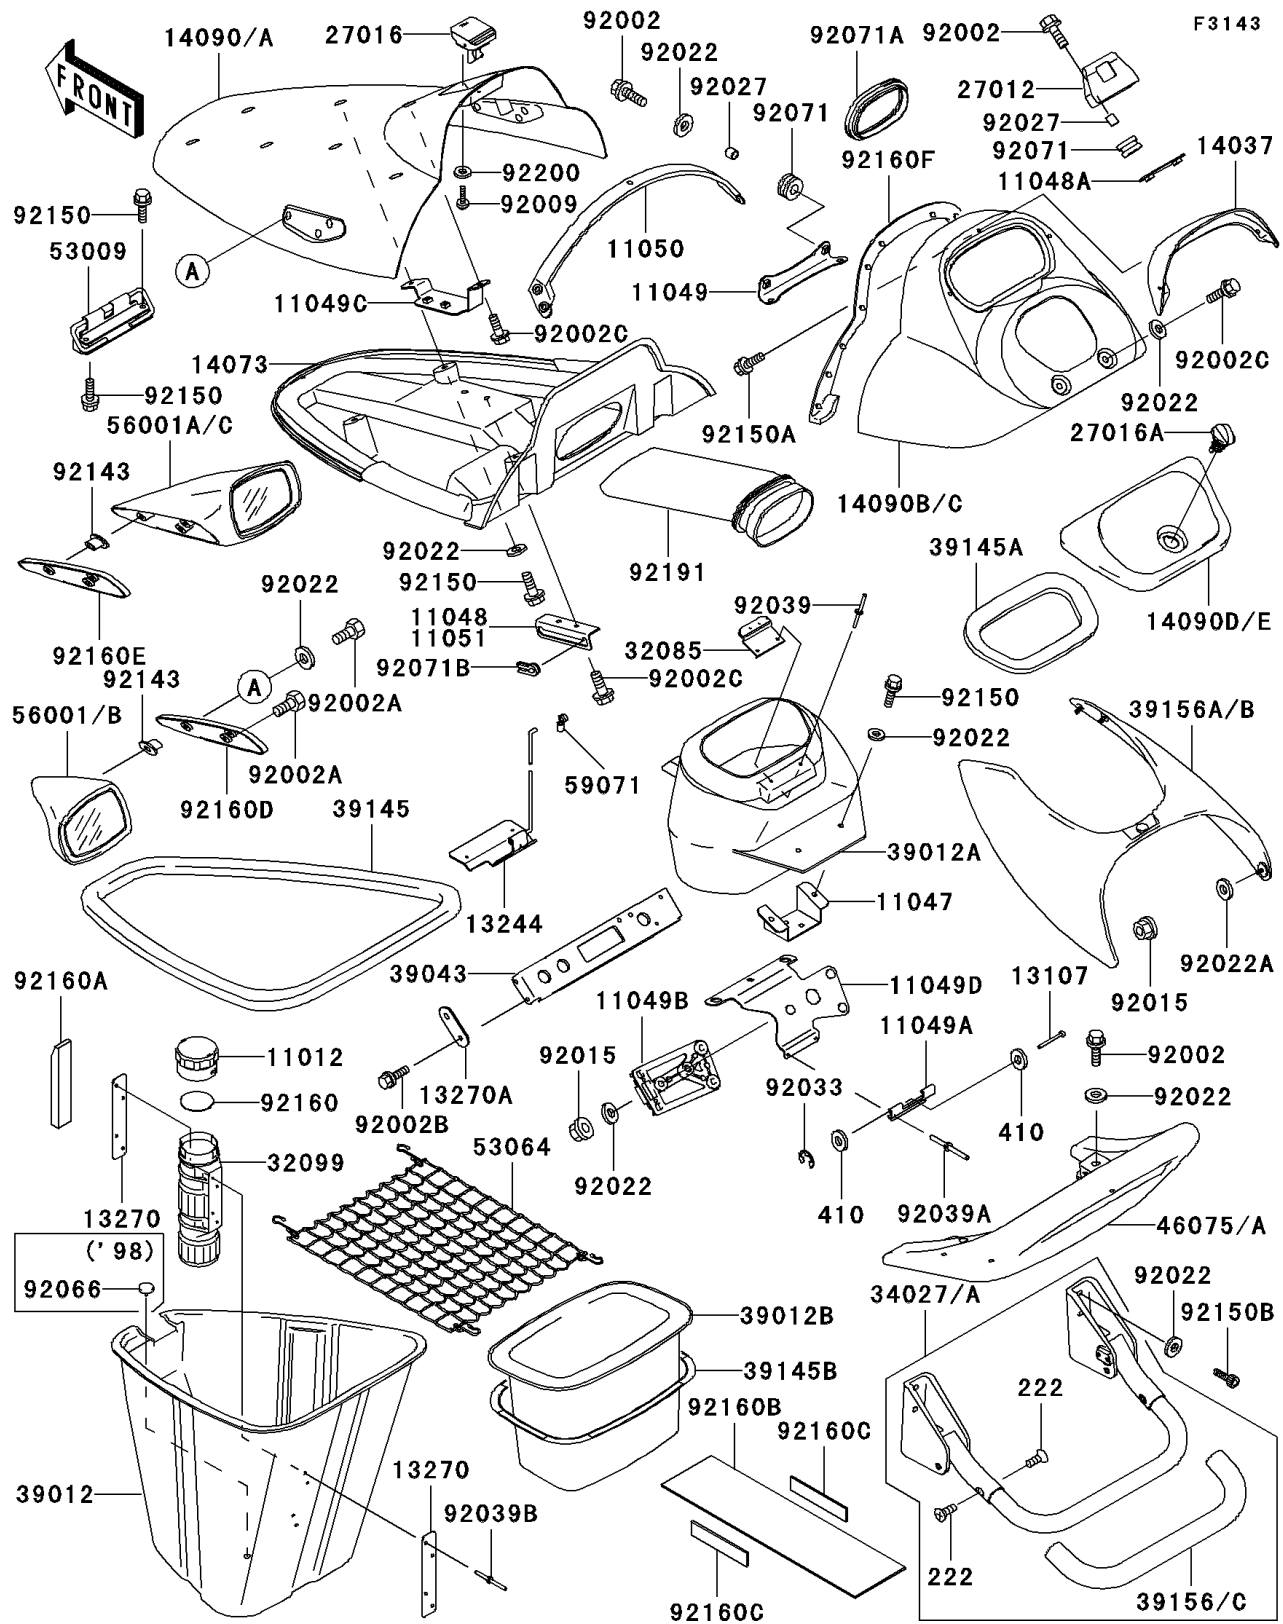

1999 1100 STX PARTS DIAGRAM

Hull Fittings

1999 1100 STX PARTS LIST

Hull Fittings

ITEM NAME	PART NUMBER	QUANTITY
CAP,FIRE EXTINGUISHER (Ref # 11012)	11012-3766	1
BRACKET,FUEL FILTER (Ref # 11047)	11047-3761	1
BRACKET,HATCH COVER LOCK (Ref # 11048A)	11048-3778	1
BRACKET,HANDLE COVER (Ref # 11049)	11049-3716	1
BRACKET (Ref # 11049A)	11049-3717	1
BRACKET (Ref # 11049B)	11049-3718	1
BRACKET,HATCH COVER (Ref # 11049C)	11049-3736	1
BRACKET (Ref # 11049D)	11049-3743	1
BRACKET,HATCH COVER (Ref # 11050)	11050-3739	1
BRACKET,HATCH COVER (Ref # 11051)	11051-3725	1
SHAFT,3X32 (Ref # 13107)	13107-3745	1
STOPPER-ASSY,HATCH COVER (Ref # 13244)	13244-3701	1
PLATE,FIRE EXTINGUISHER (Ref # 13270)	13270-3729	1
PLATE (Ref # 13270A)	13270-3835	1
SCREEN,F.BLACK (Ref # 14037)	14037-3707-6Z	1
DUCT,FR (Ref # 14073)	14073-3758	1
COVER,HATCH,S.RED (Ref # 14090A)	14090-3769-H1	1
COVER,HANDLE,S.RED (Ref # 14090C)	14090-3770-H1	1
COVER,CENTER STORAGE,S.RED (Ref # 14090E)	14090-3771-H1	1
HOOK,HATCH COVER LOCK (Ref # 27012)	27012-3803	1
LOCK-ASSY,HATCH COVER (Ref # 27016)	27016-3737	1
LOCK-ASSY,STORAGE COVER (Ref # 27016A)	27016-3743	1
STOPPER,STORAGE LOCK (Ref # 32085)	32085-3726	1
CASE,FIRE EXTINGUISHER (Ref # 32099)	32099-3769	1
STEP-ASSY (Ref # 34027A)	34027-3705	1
CASE-STORAGE,FR (Ref # 39012)	39012-3715	1
CASE-STORAGE,CNT (Ref # 39012A)	39012-3719	1
CASE-STORAGE,RR (Ref # 39012B)	39012-3720	1
CROSSMEMBER-COMP (Ref # 39043)	39043-3701	1