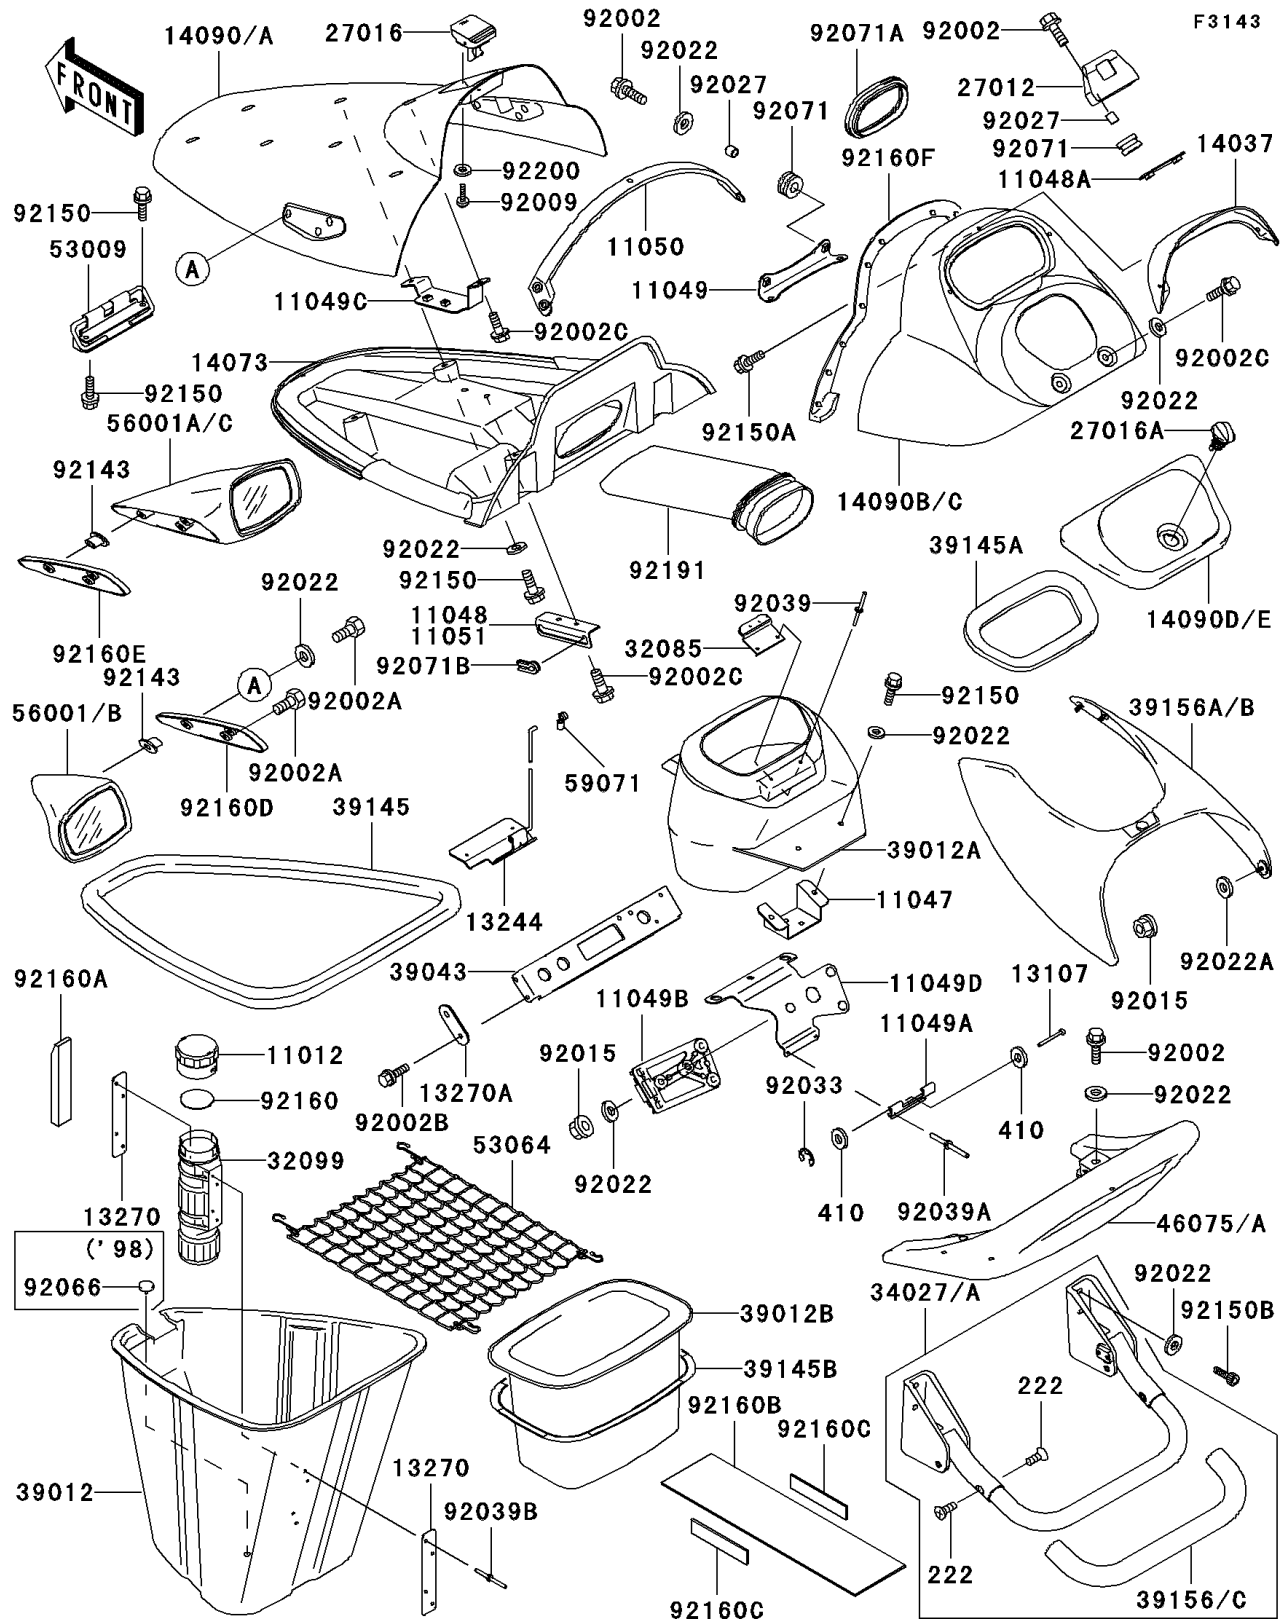

## 1998 1100 STX PARTS DIAGRAM

Hull Fittings

## 1998 1100 STX PARTS LIST

### Hull Fittings

ITEM NAME	PART NUMBER	QUANTITY
TRIM-SEAL,L=1380 (Ref # 39145)	39145-3746	1
TRIM-SEAL (Ref # 39145A)	39145-3754	1
TRIM-SEAL,STORAGE CASE (Ref # 39145B)	39145-3755	1
PAD,STEP (Ref # 39156)	39156-3798	1
PAD,KNEE,GRAY (Ref # 39156A)	39156-3811-K8	1
SCREW-CSK-RD-CROS (Ref # 222)	222R0612	1
W-PLAIN-S,3MM (Ref # 410)	410S0300	1
GRIP,TAIL,F.RED (Ref # 46075A)	46075-3745-6L	1
HINGE,HATCH COVER (Ref # 53009)	53009-3723	1
NET-CARGO (Ref # 53064)	53064-3701	1
MIRROR-ASSY,LH,F.RED (Ref # 56001)	56001-3709-6L	1
MIRROR-ASSY,RH,F.RED (Ref # 56001A)	56001-3710-6L	1
JOINT (Ref # 59071)	59071-3743	1
BOLT,6X25 (Ref # 92002)	92002-3714	1
BOLT,6X40 (Ref # 92002A)	92002-3716	1
BOLT,6X20 (Ref # 92002B)	92002-3755	1
BOLT,6X12 (Ref # 92002C)	92002-3763	1
SCREW,5X16 (Ref # 92009)	92009-3789	1
NUT,6MM (Ref # 92015)	92015-3767	1
WASHER,6.5X20X1.5 (Ref # 92022)	92022-3710	1
WASHER,6.2X20X2 (Ref # 92022A)	92022-3714	1
COLLAR,6.2X10X10 (Ref # 92027)	92027-3705	1
RING-SNAP,2MM (Ref # 92033)	92033-3711	1
RIVET,4MM (Ref # 92039)	92039-3703	1
RIVET (Ref # 92039A)	92039-3748	1
RIVET (Ref # 92039B)	92039-3755	1
PLUG (Ref # 92066)	92066-3752	1
GROMMET (Ref # 92071)	92071-3716	1
GROMMET (Ref # 92071A)	92071-3812	1

### Hull Fittings

ITEM NAME	PART NUMBER	QUANTITY
GROMMET (Ref # 92071B)	92071-3816	1
COLLAR (Ref # 92143)	92143-3763	1
BOLT,6X18 (Ref # 92150)	92150-3729	1
BOLT,5X12 (Ref # 92150A)	92150-3760	1
BOLT,SOCKET,6X18 (Ref # 92150B)	92150-3775	1
DAMPER (Ref # 92160)	92160-3814	1
DAMPER (Ref # 92160A)	92160-3821	1
DAMPER,WATER MUFFLER (Ref # 92160B)	92160-3839	1
DAMPER (Ref # 92160C)	92160-3840	1
DAMPER,MIRROR,LH,F.BLACK (Ref # 92160D)	92160-3869-6Z	1
DAMPER,MIRROR,RH,F.BLACK (Ref # 92160E)	92160-3870-6Z	1
DAMPER,HANDLE COVER (Ref # 92160F)	92160-3897	1
TUBE (Ref # 92191)	92191-3867	1
WASHER,5.9X16X1.5 (Ref # 92200)	92200-3714	1