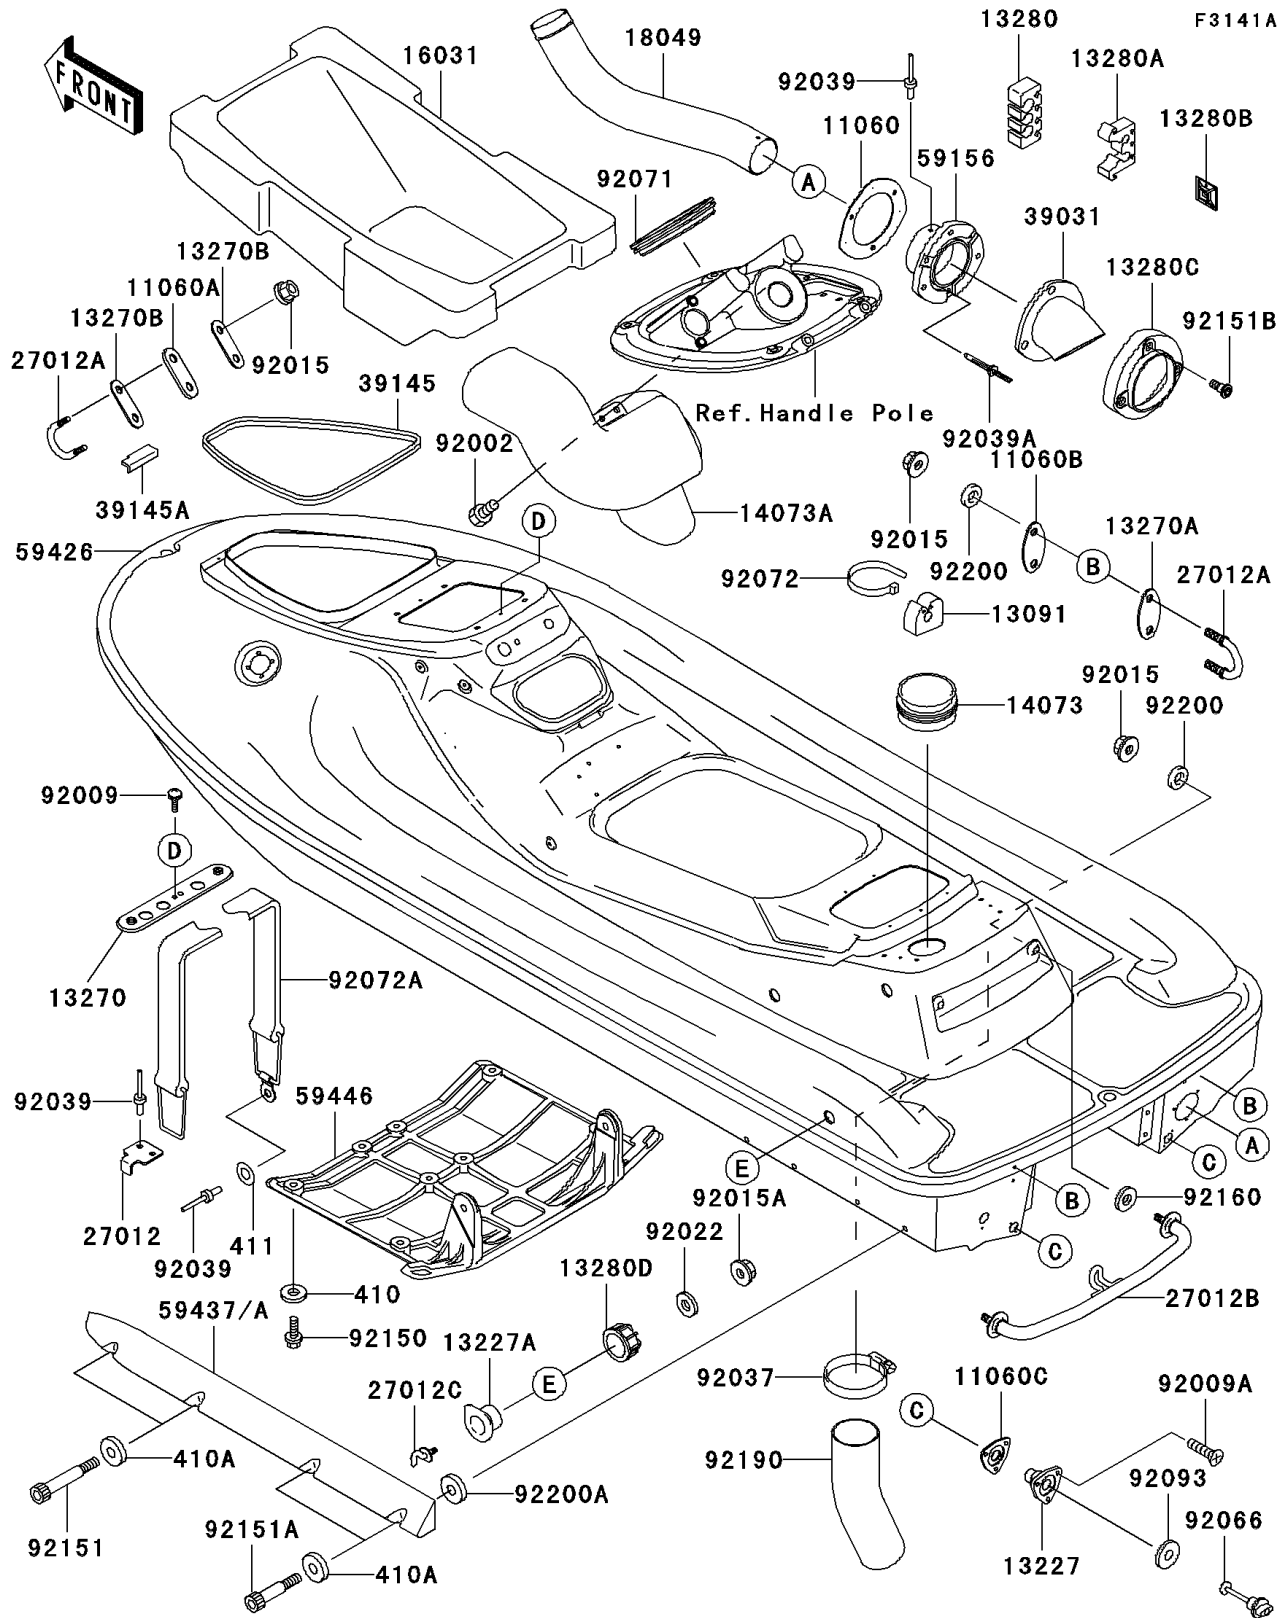

1999 1100 STX PARTS DIAGRAM

Hull(JT1100-B2)

1999 1100 STX PARTS LIST

Hull(JT1100-B2)

ITEM NAME	PART NUMBER	QUANTITY
GASKET,TAIL PIPE (Ref # 11060)	11060-3797	1
GASKET,U HOOK,FR (Ref # 11060A)	11060-3799	1
GASKET,U HOOK,RR (Ref # 11060B)	11060-3800	1
GASKET,DRAIN PLUG (Ref # 11060C)	11060-3801	1
HOLDER (Ref # 13091)	13091-3780	1
HOUSING,DRAIN PLUG (Ref # 13227)	13227-3711	1
HOUSING,CARGO NET HOOK,S.RED (Ref # 13227A)	13227-3712-6B	1
PLATE (Ref # 13270)	13270-3809	1
PLATE (Ref # 13270A)	13270-3860	1
PLATE (Ref # 13270B)	13270-3896	1
HOLDER (Ref # 13280)	13280-3703	1
HOLDER,FUEL FILTER (Ref # 13280A)	13280-3705	1
HOLDER (Ref # 13280B)	13280-3706	1
HOLDER,TAIL PIPE CAP (Ref # 13280C)	13280-3715	1
HOLDER,CARGO NET HOOK,S.RED (Ref # 13280D)	13280-3721-6B	1
DUCT,AIR INTAKE (Ref # 14073)	14073-3762	1
DUCT,AIR INTAKE (Ref # 14073A)	14073-3773	1
FLOAT (Ref # 16031)	16031-3840	1
PIPE-EXHAUST (Ref # 18049)	18049-3757	1
HOOK (Ref # 27012)	27012-3787	1
HOOK (Ref # 27012A)	27012-3797	1
HOOK,TOWING,RR (Ref # 27012B)	27012-3800	1
HOOK,CARGO NET (Ref # 27012C)	27012-3811	1
CAP-END,TAIL PIPE (Ref # 39031)	39031-3703	1
TRIM-SEAL,L=1412 (Ref # 39145)	39145-3748	1
TRIM-SEAL,L=61 (Ref # 39145A)	39145-3761	1
PIPE-TAIL (Ref # 59156)	59156-3719	1
STABILIZER,LH,R.BLACK (Ref # 59437)	59437-3711-6S	1
STABILIZER,RH,R.BLACK (Ref # 59437A)	59437-3712-6S	1