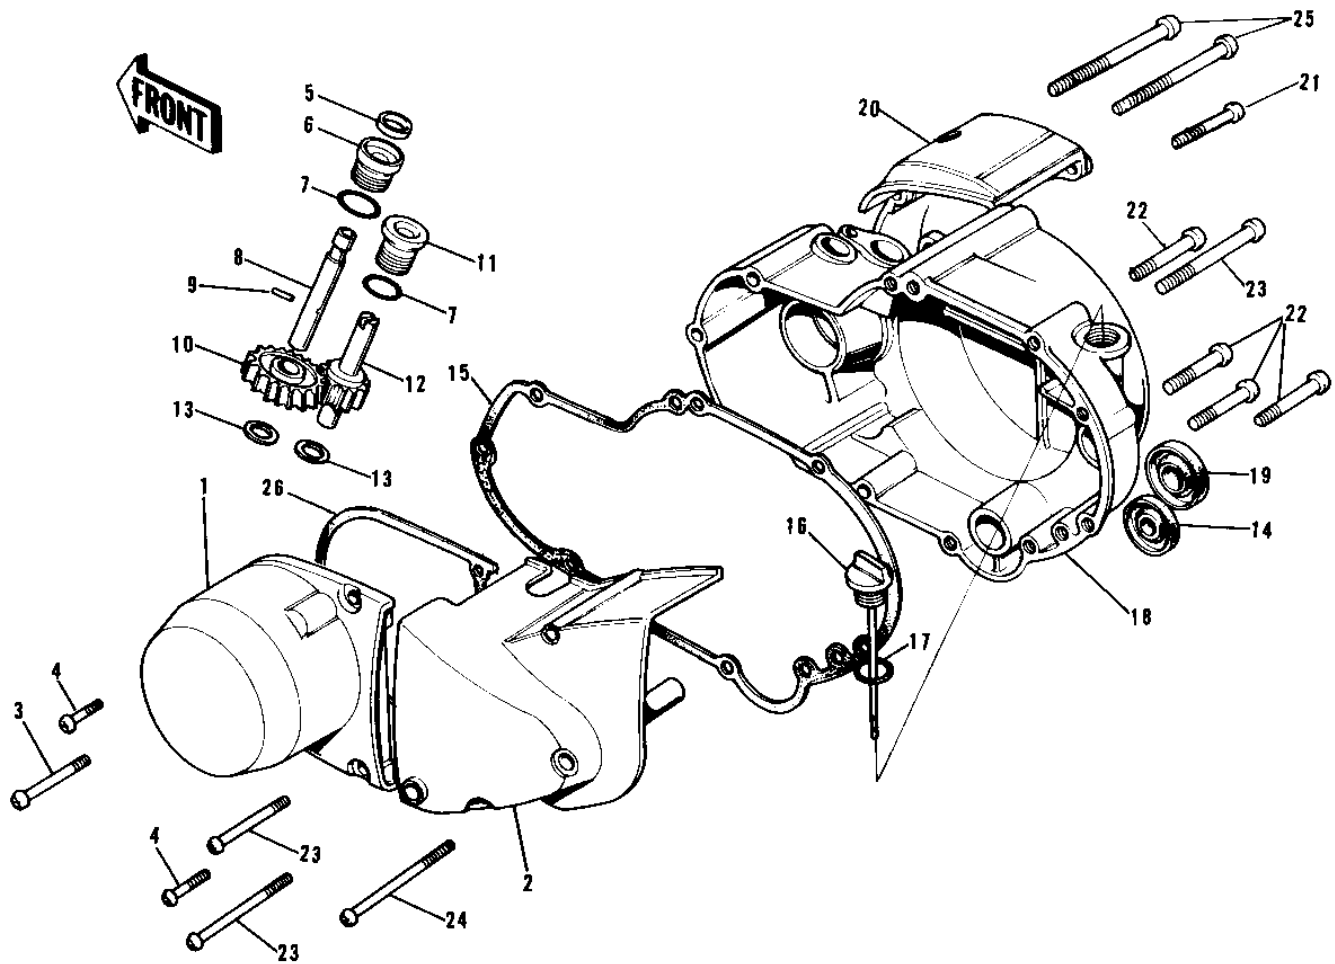

1974 H1-E PARTS DIAGRAM

ENGINE COVERS (H1-B)

Re

1042-1

(H1-B)

1974 H1-E PARTS LIST

ENGINE COVERS (H1-B)

ITEM NAME	PART NUMBER	QUANTITY
COVER L.H ENGINE (Ref # 1)	14031-030	1
COVER,CHN CASE,BUFF (Ref # 2)	14026-024-80	1
COVER,CHN CASE,BUFF (Ref # 2)	14026-024-80	1
SCREW PAN HEAD 6X40 (Ref # 3)	220B0640	1
SCREW PAN HEAD 6X20 (Ref # 4)	220B0620	2
OIL SEAL (Ref # 5)	92054-004	1
BUSH (Ref # 6)	92028-075	1
"0" RING (Ref # 7)	92055-025	2
SHAFT TACHOMETER GEAR (Ref # 8)	13226-004	1
PIN,DOWEL (Ref # 9)	92042-035	1
GEAR TACHOMETER (Ref # 10)	13224-005	1
BUSH (Ref # 11)	92028-074	1
GEAR OIL PUMP (Ref # 12)	16085-011	1
WASHER THRUST (Ref # 13)	92026-026	2
OIL SEAL SB12205 (Ref # 14)	92049-004	1
GASKET R.H ENGINE COV (Ref # 15)	14046-014	1
PLUG-OIL FILLER (Ref # 16)	16115-017	1
PLUG-OIL FILLER (Ref # 16)	16115-017	1
"0" RING,20MM (Ref # 17)	670B2020	1
COVER-RH ENG,SILVER (Ref # 18)	14032-071-36	1
COVER,R.H.ENGINE (Ref # 18)	14032-1024-80	1
COVER,R.H.ENGINE (Ref # 18)	14032-1024-80	1
OIL SEAL SB16244 (Ref # 19)	92049-002	1
COVER,OIL PUMP,BUFF (Ref # 20)	14030-036-80	1
COVER,OIL PUMP,BUFF (Ref # 20)	14030-036-80	1
SCREW PAN HEAD 6X25 (Ref # 21)	220B0625	1
SCREW PAN HEAD 6X30 (Ref # 22)	220B0630	7
SCREW PAN HEAD 6X55 (Ref # 23)	220B0655	3
SCREW PAN HEAD 6X85 (Ref # 24)	220B0685	1