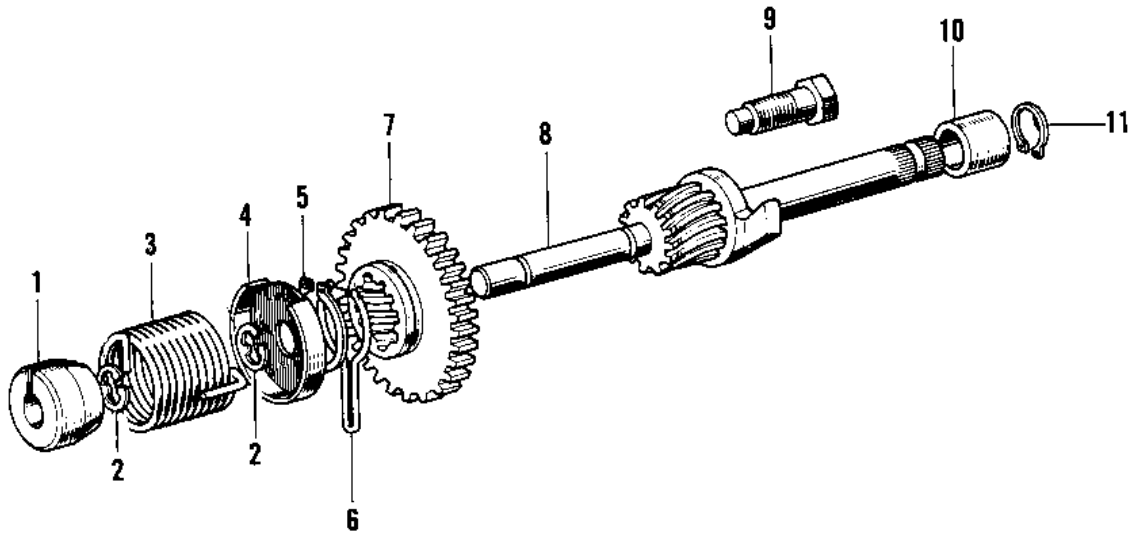

# 1974 H1-E PARTS DIAGRAM

KICKSTARTER MECHANISM ('69-'72 H1/A/B/C)

## 1974 H1-E PARTS LIST

KICKSTARTER MECHANISM ('69-'72 H1/A/B/C)

ITEM NAME	PART NUMBER	QUANTITY
GUIDE KICK SPRING (Ref # 1)	13070-001	1
CIRCLIP 10MM (Ref # 2)	482J0100	2
SPRING KICKSTARTER (Ref # 3)	92081-021	1
PLATE KICK GEAR HLDER (Ref # 4)	13071-003	1
CIRCLIP 26MM (Ref # 5)	480J2600	1
HOLDER KICK GEAR (Ref # 6)	13077-002	1
GEAR KICKSTARTER (Ref # 7)	13068-015	1
SHAFT ASY,KICKSTARTER (Ref # 8)	13245-009	1
SHAFT ASY,KICKSTARTER (Ref # 8)	13245-009	1
STOPPER KICKSTARTER (Ref # 9)	13072-006	1
BUSH (Ref # 10)	92028-072	1
CIRCLIP 16MM (Ref # 11)	480J1600	1
BOSS KICK PEDAL (Ref # 12)	13061-007	1
BALL STEEL 3/16' (Ref # 13)	600A0600	1
SPRING KICK PEDAL (Ref # 14)	92081-020	1
BOLT 10MM (Ref # 15)	92001-071	1
PEDAL,KICKSTARTER (Ref # 16)	13064-016	1
PEDAL,KICKSTARTER (Ref # 16-1)	13064-016	1
PEDAL,KICKSTARTER (Ref # 16-1)	13064-016	1
RUBBER KICK PEDAL (Ref # 17)	13063-004	1
WASHER-SPRING (Ref # 18)	92095-011	1
PIN-KICKSTARTER (Ref # 19)	92043-075	1
BOLT-KICK PEDAL (Ref # 20)	92001-101	1
WASHER PLAIN 8MM (Ref # 21)	410B0800	1
CIRCLIP 5MM (Ref # 22)	482K5000	1
BOSS-KICK PEDAL (Ref # 23)	13061-013	1