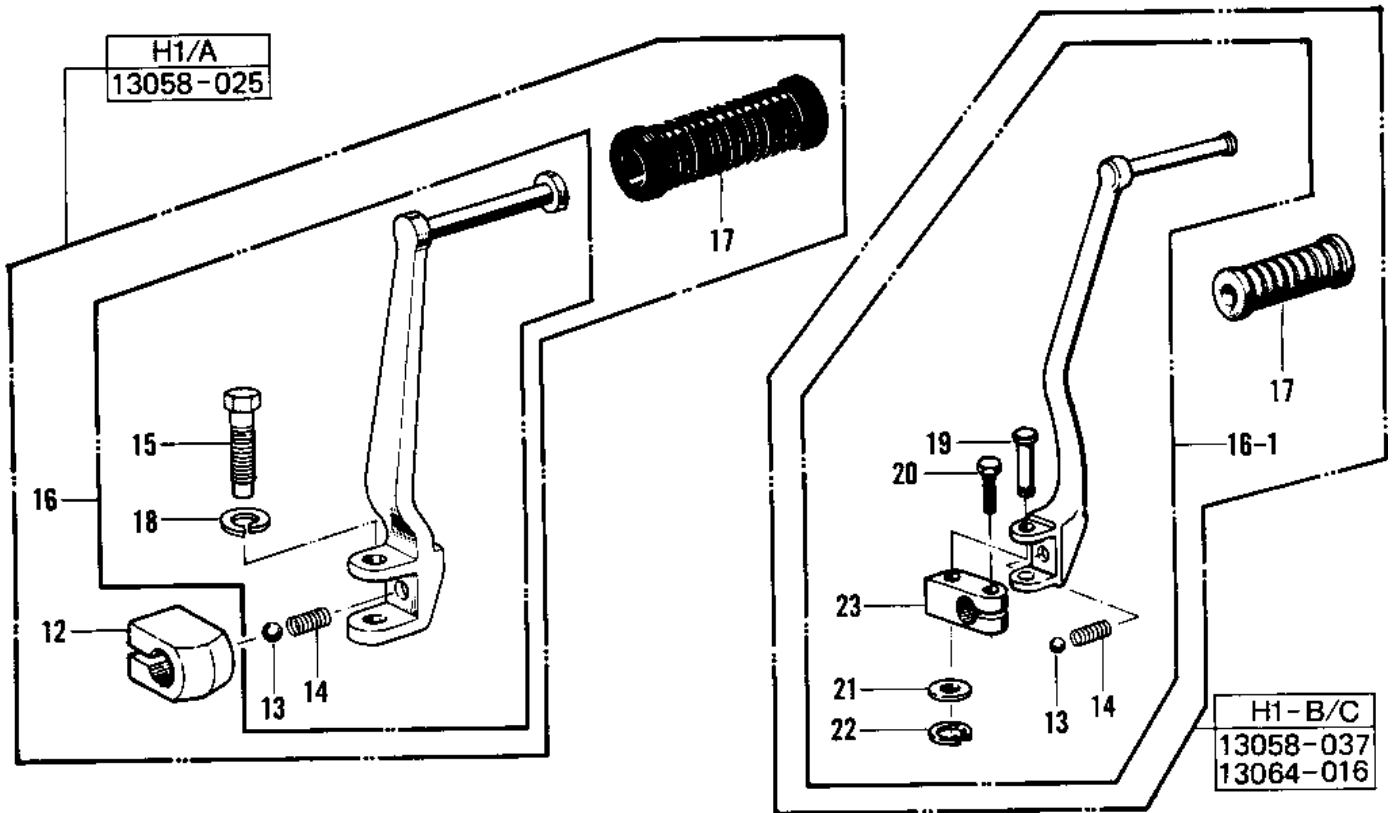

# 1974 H1-E PARTS DIAGRAM

KICKSTARTER MECHANISM ('69-'72 H1/A/B/C)

## 1974 H1-E PARTS LIST

KICKSTARTER MECHANISM ('69-'72 H1/A/B/C)

ITEM NAME	PART NUMBER	QUANTITY
GUIDE KICK SPRING (Ref # 1)	13070-001	1
CIRCLIP 10MM (Ref # 2)	482J0100	2
SPRING KICKSTARTER (Ref # 3)	92081-021	1
PLATE KICK GEAR HLDER (Ref # 4)	13071-003	1
CIRCLIP 26MM (Ref # 5)	480J2600	1
HOLDER KICK GEAR (Ref # 6)	13077-002	1
GEAR KICKSTARTER (Ref # 7)	13068-015	1
SHAFT ASY,KICKSTARTER (Ref # 8)	13245-009	1
SHAFT ASY,KICKSTARTER (Ref # 8)	13245-009	1
STOPPER KICKSTARTER (Ref # 9)	13072-006	1
BUSH (Ref # 10)	92028-072	1
CIRCLIP 16MM (Ref # 11)	480J1600	1
BOSS KICK PEDAL (Ref # 12)	13061-007	1
BALL STEEL 3/16' (Ref # 13)	600A0600	1
SPRING KICK PEDAL (Ref # 14)	92081-020	1
BOLT 10MM (Ref # 15)	92001-071	1
PEDAL,KICKSTARTER (Ref # 16)	13064-016	1
PEDAL,KICKSTARTER (Ref # 16-1)	13064-016	1
PEDAL,KICKSTARTER (Ref # 16-1)	13064-016	1
RUBBER KICK PEDAL (Ref # 17)	13063-004	1
WASHER-SPRING (Ref # 18)	92095-011	1
PIN-KICKSTARTER (Ref # 19)	92043-075	1
BOLT-KICK PEDAL (Ref # 20)	92001-101	1
WASHER PLAIN 8MM (Ref # 21)	410B0800	1
CIRCLIP 5MM (Ref # 22)	482K5000	1
BOSS-KICK PEDAL (Ref # 23)	13061-013	1