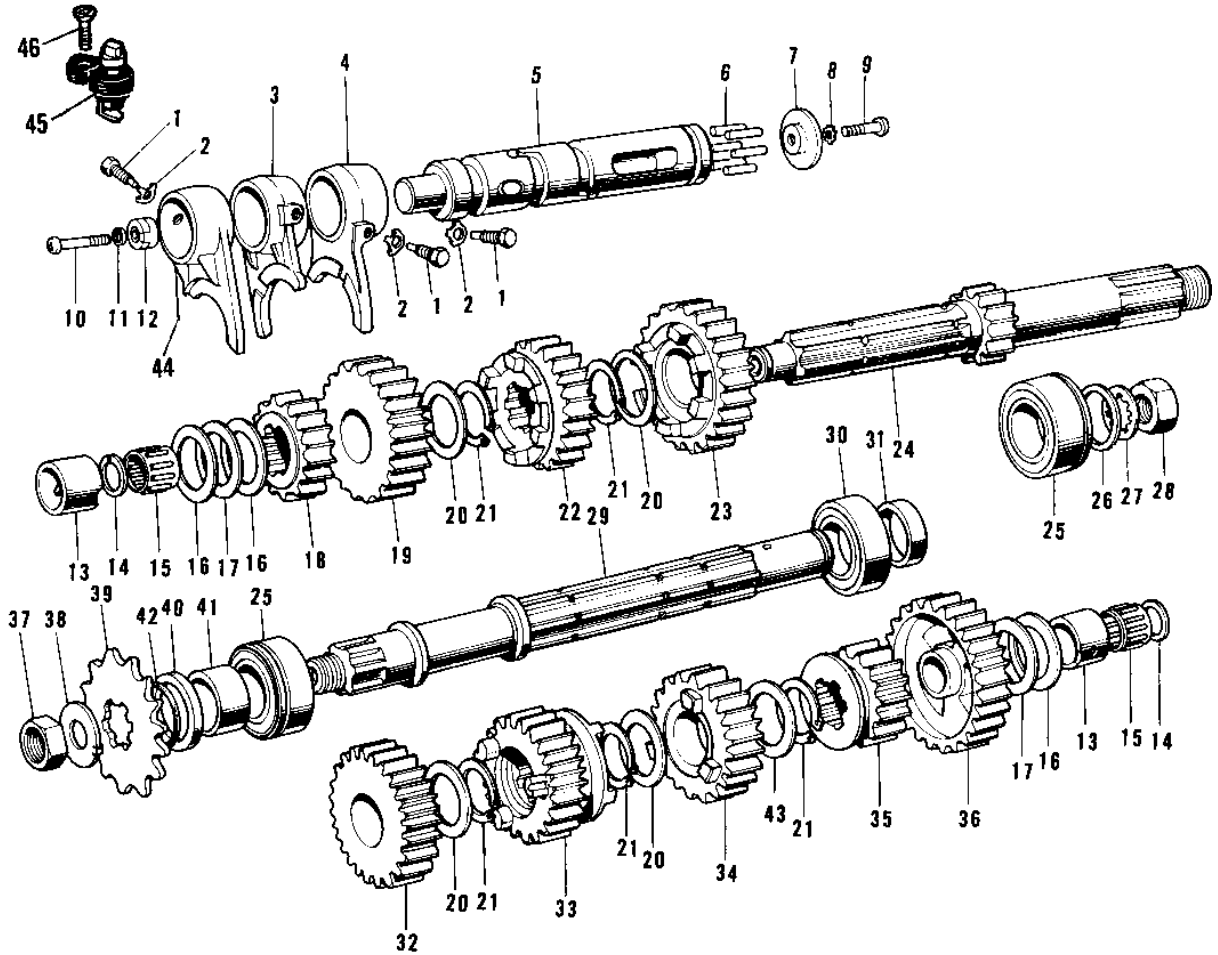

1975 H1-F PARTS DIAGRAM

TRANSMISSION/CHANGE DRUM ('69-72 H1/A/B)

1975 H1-F PARTS LIST

TRANSMISSION/CHANGE DRUM ('69-'72 H1/A/B)

ITEM NAME	PART NUMBER	QUANTITY
PIN SELECT FORK GUIDE (Ref # 1)	92043-016	3
WASHER LOCK 10MM (Ref # 2)	92031-001	3
FORK SELECTOR TOP (Ref # 3)	13140-013	1
FORK-SELECTOR,LOW (Ref # 4)	13140-014	1
DRUM ASSY-GEAR CHANGE (Ref # 5)	13239-007	1
PIN GEAR CHANGE DRUM (Ref # 6)	92042-014	6
PLATE CHANGE DRUM PIN (Ref # 7)	13142-004	1
WASHER LOCK 6MM (Ref # 8)	464H0600	1
SCREW PAN HEAD 6X12 (Ref # 9)	220B0612	1
SCREW PAN HEAD 6X25 (Ref # 10)	220B0625	1
WASHER SPRING 6MM (Ref # 11)	461F0600	1
ROTOR NEUTRAL SWITCH (Ref # 12)	13147-001	1
BUSH (Ref # 13)	92028-073	2
CIRCLIP (Ref # 14)	92033-015	2
BEARING NEEDLE (Ref # 15)	92046-010	2
WASHER THRUST (Ref # 16)	92022-112	3
WASHER THRUST (Ref # 17)	92022-113	2
2ND GEAR DRIVE SHAFT (Ref # 18)	13130-017	1
4TH GEAR DRIVE SHAFT (Ref # 19)	13134-003	1
WASHER 25MM (Ref # 20)	92022-076	4
CIRCLIP (Ref # 21)	92033-026	5
3RD GEAR DRIVE SHAFT (Ref # 22)	13132-014	1
TOP GEAR-DRIVE SHAFT (Ref # 23)	13136-041	1
SHAFT DRIVE (Ref # 24)	13127-019	1
BEARING BALL 6205NX3 (Ref # 25)	92045-010	1
WASHER THRUST (Ref # 26)	92022-114	1
WASHER LOCK 20MM (Ref # 27)	463G2000	1
NUT,20MM (Ref # 28)	92016-043	1
SHAFT OUTPUT (Ref # 29)	13128-020	1