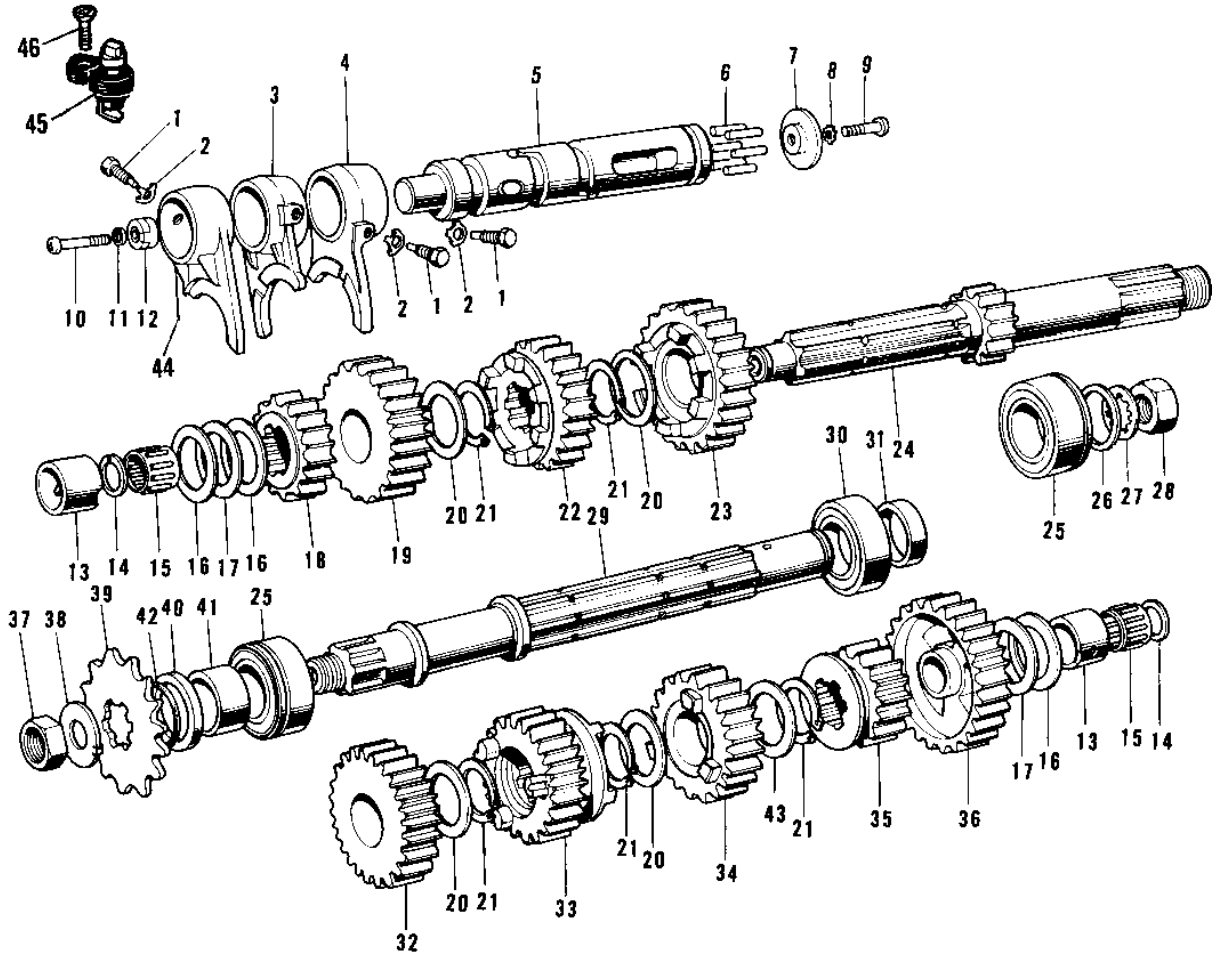

1974 H1-E PARTS DIAGRAM

TRANSMISSION/CHANGE DRUM ('69-72 H1/A/B)

1974 H1-E PARTS LIST

TRANSMISSION/CHANGE DRUM ('69-'72 H1/A/B)

ITEM NAME	PART NUMBER	QUANTITY
PIN SELECT FORK GUIDE (Ref # 1)	92043-016	3
WASHER LOCK 10MM (Ref # 2)	92031-001	3
FORK SELECTOR TOP (Ref # 3)	13140-013	1
FORK-SELECTOR,LOW (Ref # 4)	13140-014	1
DRUM ASSY-GEAR CHANGE (Ref # 5)	13239-007	1
PIN GEAR CHANGE DRUM (Ref # 6)	92042-014	6
PLATE CHANGE DRUM PIN (Ref # 7)	13142-004	1
WASHER LOCK 6MM (Ref # 8)	464H0600	1
SCREW PAN HEAD 6X12 (Ref # 9)	220B0612	1
SCREW PAN HEAD 6X25 (Ref # 10)	220B0625	1
WASHER SPRING 6MM (Ref # 11)	461F0600	1
ROTOR NEUTRAL SWITCH (Ref # 12)	13147-001	1
BUSH (Ref # 13)	92028-073	2
CIRCLIP (Ref # 14)	92033-015	2
BEARING NEEDLE (Ref # 15)	92046-010	2
WASHER THRUST (Ref # 16)	92022-112	3
WASHER THRUST (Ref # 17)	92022-113	2
2ND GEAR DRIVE SHAFT (Ref # 18)	13130-017	1
4TH GEAR DRIVE SHAFT (Ref # 19)	13134-003	1
WASHER 25MM (Ref # 20)	92022-076	4
CIRCLIP (Ref # 21)	92033-026	5
3RD GEAR DRIVE SHAFT (Ref # 22)	13132-014	1
TOP GEAR-DRIVE SHAFT (Ref # 23)	13136-041	1
SHAFT DRIVE (Ref # 24)	13127-019	1
BEARING BALL 6205NX3 (Ref # 25)	92045-010	1
WASHER THRUST (Ref # 26)	92022-114	1
WASHER LOCK 20MM (Ref # 27)	463G2000	1
NUT,20MM (Ref # 28)	92016-043	1
SHAFT OUTPUT (Ref # 29)	13128-020	1