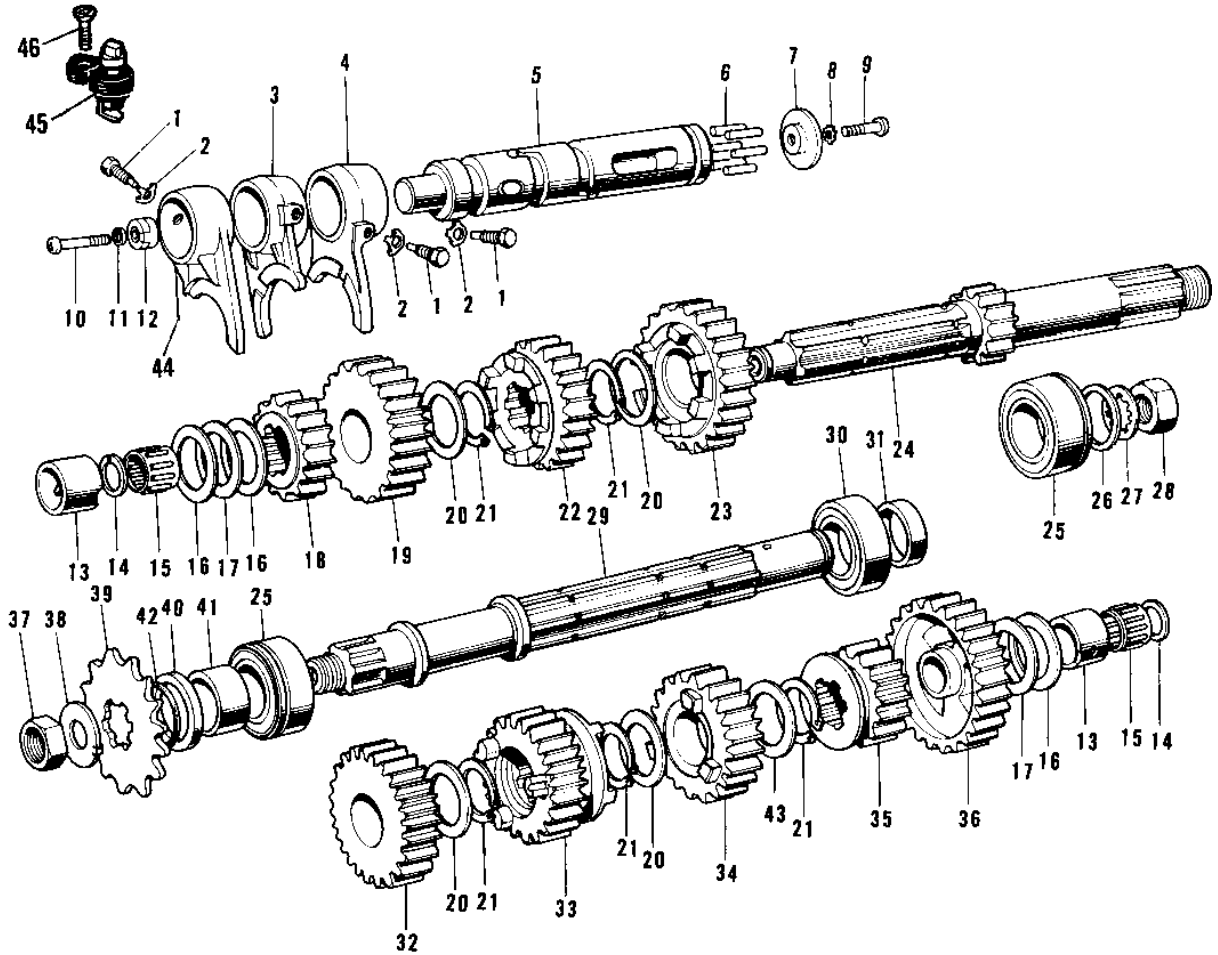

1971 H1-B PARTS DIAGRAM

TRANSMISSION/CHANGE DRUM ('69-72 H1/A/B)

1971 H1-B PARTS LIST

TRANSMISSION/CHANGE DRUM ('69-'72 H1/A/B)

ITEM NAME	PART NUMBER	QUANTITY
PIN SELECT FORK GUIDE (Ref # 1)	92043-016	3
WASHER LOCK 10MM (Ref # 2)	92031-001	3
FORK SELECTOR TOP (Ref # 3)	13140-013	1
FORK-SELECTOR,LOW (Ref # 4)	13140-014	1
DRUM ASSY-GEAR CHANGE (Ref # 5)	13239-007	1
PIN GEAR CHANGE DRUM (Ref # 6)	92042-014	6
PLATE CHANGE DRUM PIN (Ref # 7)	13142-004	1
WASHER LOCK 6MM (Ref # 8)	464H0600	1
SCREW PAN HEAD 6X12 (Ref # 9)	220B0612	1
SCREW PAN HEAD 6X25 (Ref # 10)	220B0625	1
WASHER SPRING 6MM (Ref # 11)	461F0600	1
ROTOR NEUTRAL SWITCH (Ref # 12)	13147-001	1
BUSH (Ref # 13)	92028-073	2
CIRCLIP (Ref # 14)	92033-015	2
BEARING NEEDLE (Ref # 15)	92046-010	2
WASHER THRUST (Ref # 16)	92022-112	3
WASHER THRUST (Ref # 17)	92022-113	2
2ND GEAR DRIVE SHAFT (Ref # 18)	13130-017	1
4TH GEAR DRIVE SHAFT (Ref # 19)	13134-003	1
WASHER 25MM (Ref # 20)	92022-076	4
CIRCLIP (Ref # 21)	92033-026	5
3RD GEAR DRIVE SHAFT (Ref # 22)	13132-014	1
TOP GEAR-DRIVE SHAFT (Ref # 23)	13136-041	1
SHAFT DRIVE (Ref # 24)	13127-019	1
BEARING BALL 6205NX3 (Ref # 25)	92045-010	1
WASHER THRUST (Ref # 26)	92022-114	1
WASHER LOCK 20MM (Ref # 27)	463G2000	1
NUT,20MM (Ref # 28)	92016-043	1
SHAFT OUTPUT (Ref # 29)	13128-020	1