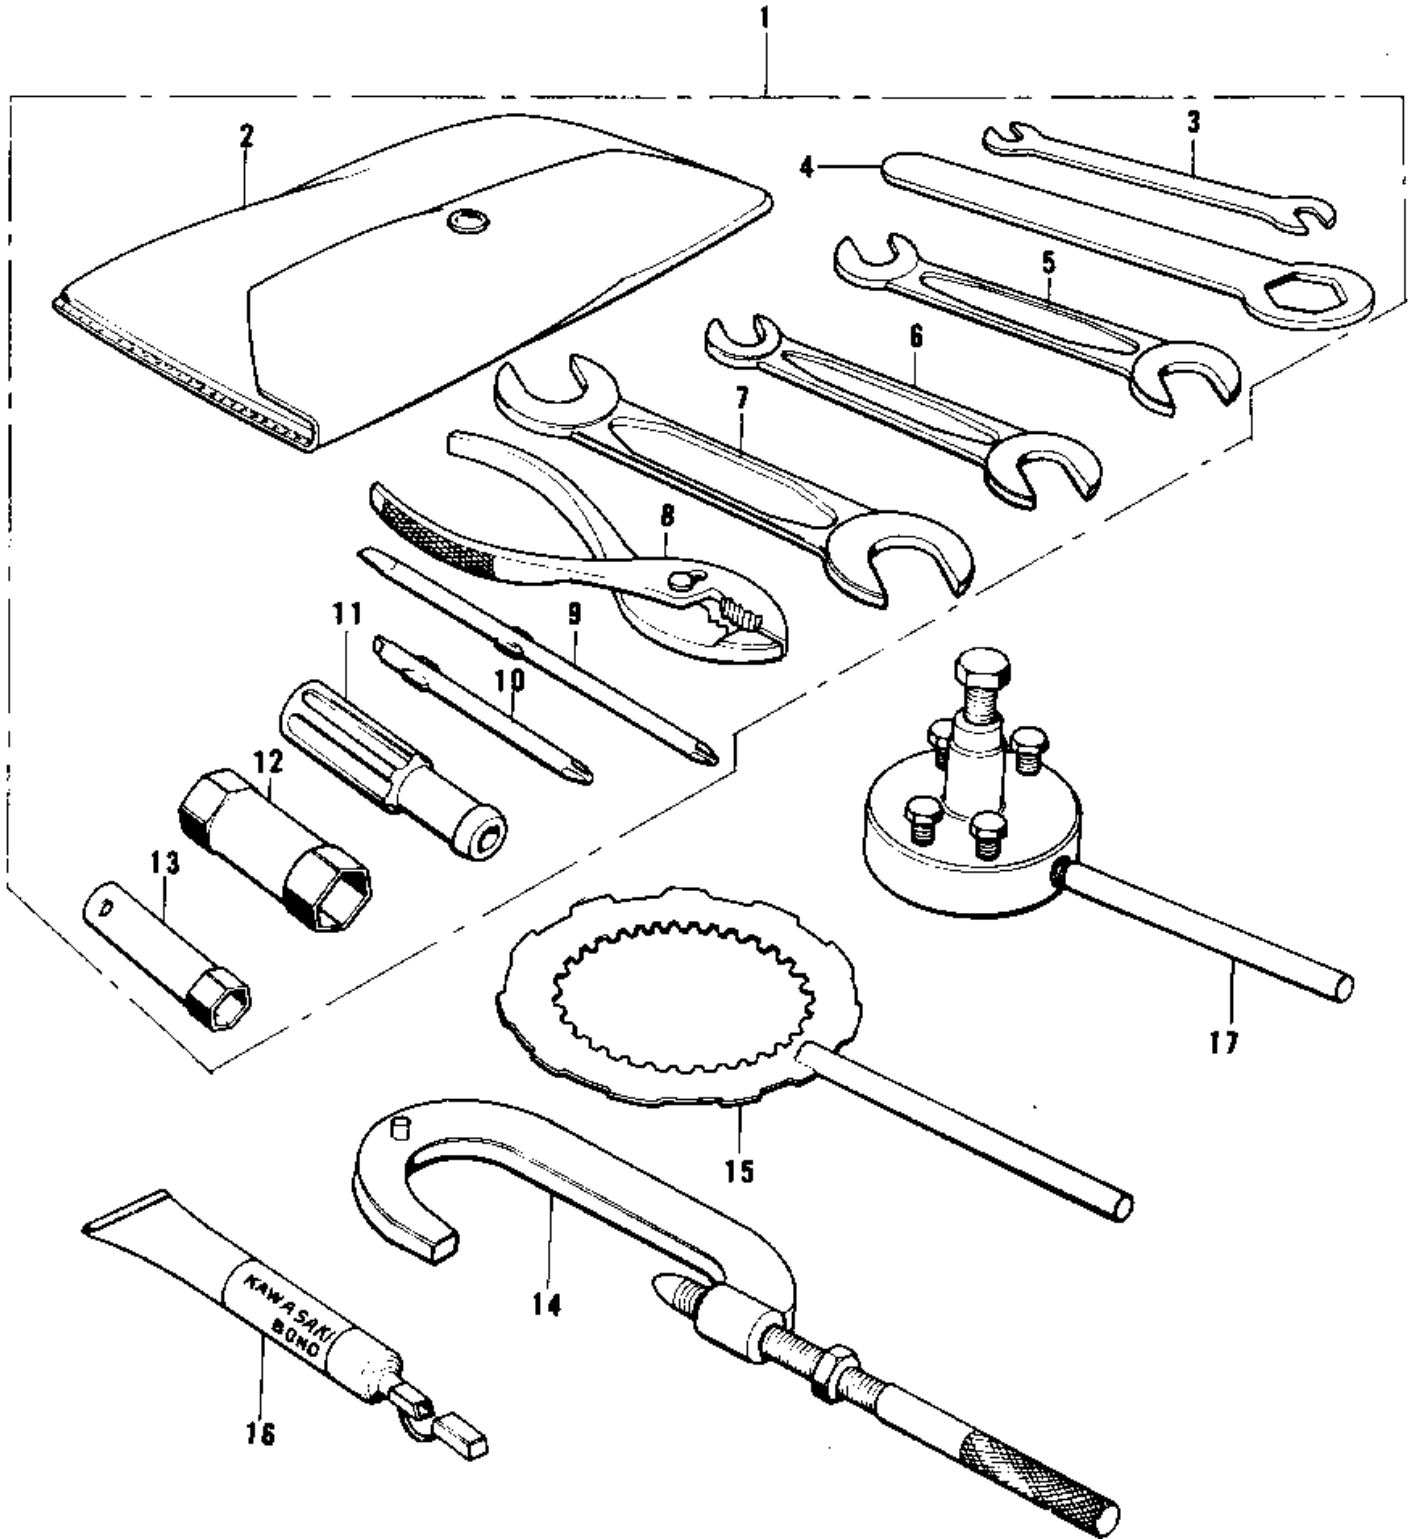

1974 KX450 PARTS DIAGRAM

OWNER TOOLS/SPECIAL SERVICE TOOLS ('74 K)

1974 KX450 PARTS LIST

OWNER TOOLS/SPECIAL SERVICE TOOLS ('74 K)

ITEM NAME	PART NUMBER	QUANTITY
UNAVAILABLE IN PRICE BOOK (Ref # 1)	56007-020	1
BAG,TOOL (Ref # 2)	56008-008	1
92108-011 (Canada) (Ref # 3)	92108-004	1
92110-1150 (Canada) (Ref # 4)	92109-003	1
UNAVAILABLE IN PRICE BOOK (Ref # 5)	960B1013	1
*** N.L.A.*** (Canada) (Ref # 6)	960B1014	1
*** N.L.A.*** (Canada) (Ref # 7)	960B1719	1
92112-003 (Canada) (Ref # 8)	92112-001	1
TOOL-DRIVER (Ref # 9)	92107-1052	1
SCREW DRIVER #3 PHLI (Ref # 10)	92107-005	1
92106-1001 (Canada) (Ref # 11)	92106-002	1
92110-012 (Canada) (Ref # 12)	92110-009	1
WRENCH BOX 10MM (Ref # 13)	92110-007	1
57001-1243 (Canada) (Ref # 14)	56019-040	1
57001-1243 (Canada) (Ref # 15)	56019-067	1
LIQUID GASKET (Ref # 16)	92104-002	1
UNAVAILABLE IN PRICE BOOK (Ref # 17)	56019-068	1