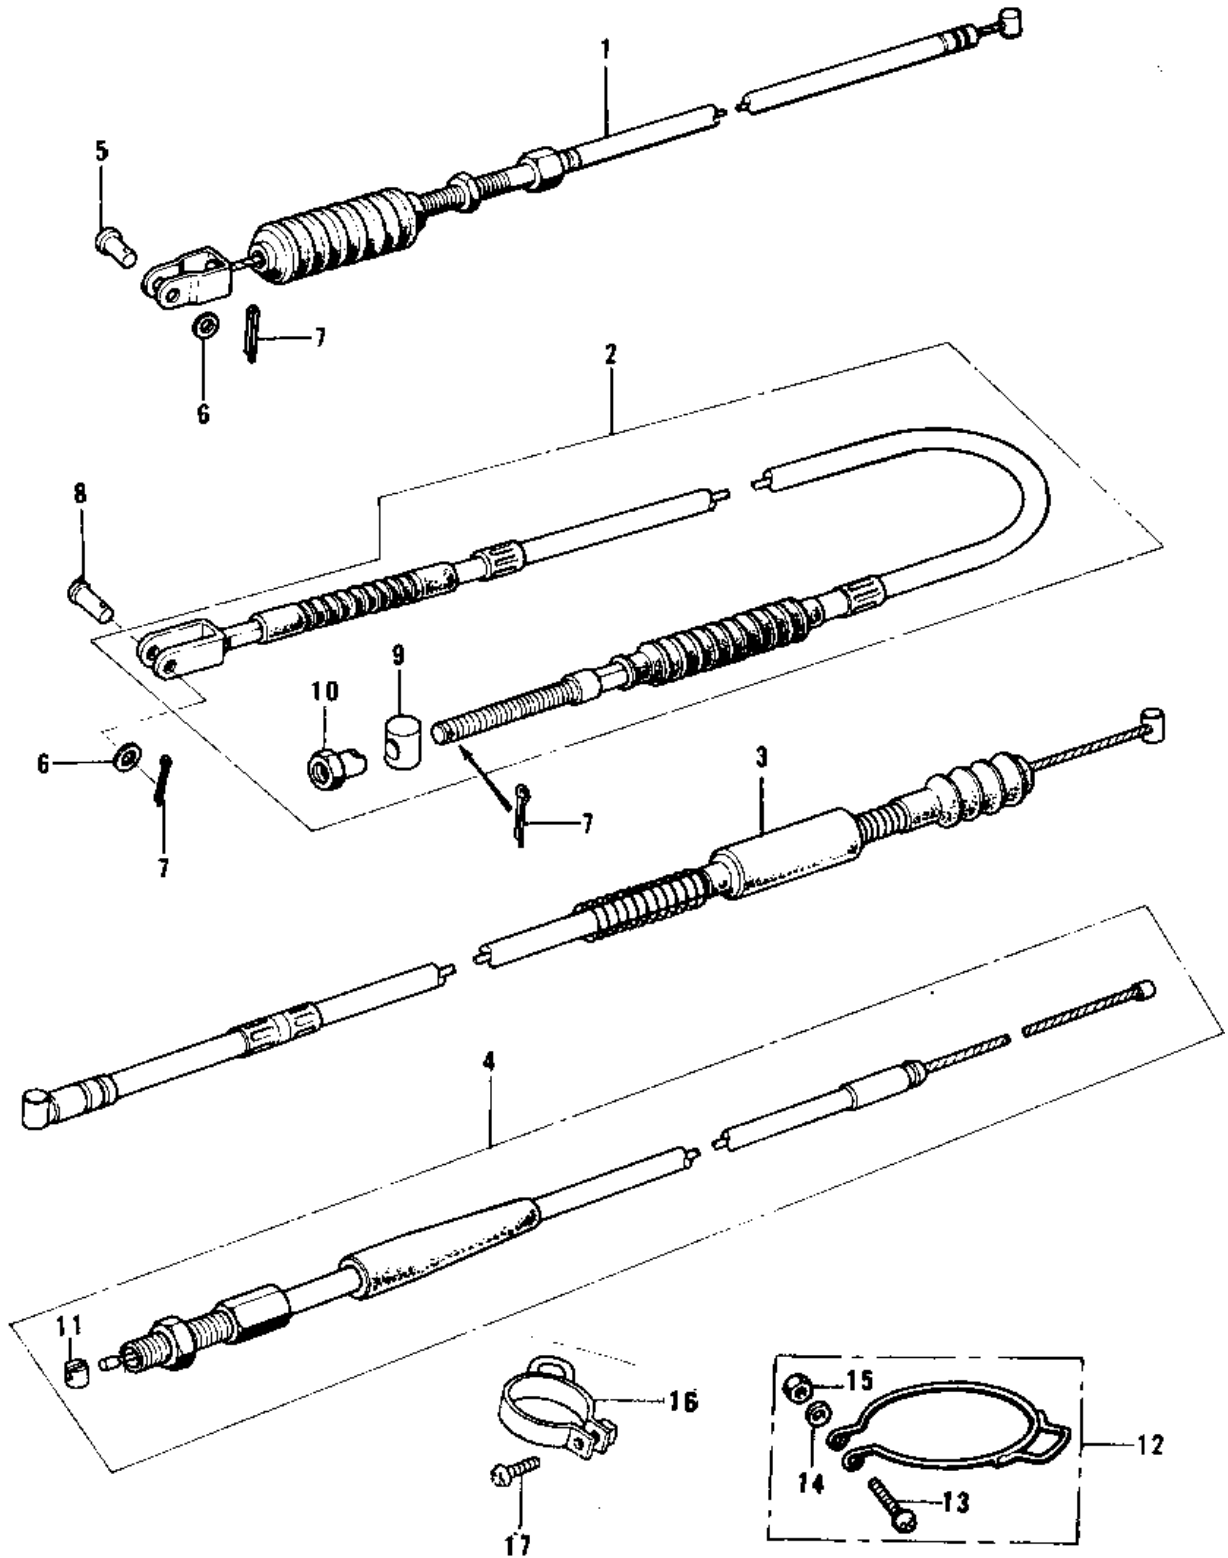

# 1974 KX450 PARTS DIAGRAM

CABLES (74 KX 450)

# 1974 KX450 PARTS LIST

CABLES (74 KX 450)

ITEM NAME	PART NUMBER	QUANTITY
CABLE,FRONT BRAKE (Ref # 1)	54005-076	1
CABLE,REAR BRAKE (Ref # 2)	54022-023	1
CABLE,CLUTCH (Ref # 3)	54011-066	1
CABLE,THROTTLE (Ref # 4)	54012-106	1
PIN-BRAKE ROD FITTIN (Ref # 5)	92043-064	1
WASHER PLAIN 6MM (Ref # 6)	410B0600	2
PIN COTTER 1.6X15 (Ref # 7)	550D1615	3
PIN R BRK CABLE JOIN (Ref # 8)	92043-034	1
PIN-BRAKE ROD (Ref # 9)	92043-065	1
NUT-BRAKE ROD ADJUST (Ref # 10)	92015-042	1
PIECE,THROTTLE CABLE (Ref # 11)	54013-001	1
GUIDE,CABLE (Ref # 12)	54030-010	1
SCREW PAN HEAD 5X22 (Ref # 13)	220B0522	1
WASHER PLAIN 5MM (Ref # 14)	411B0500	1
NUT,5MM (Ref # 15)	311B0500	1
CLAMP,FRONT BRK CABL (Ref # 16)	92037-196	1
SCREW PAN HEAD 6X20 (Ref # 17)	220B0620	1