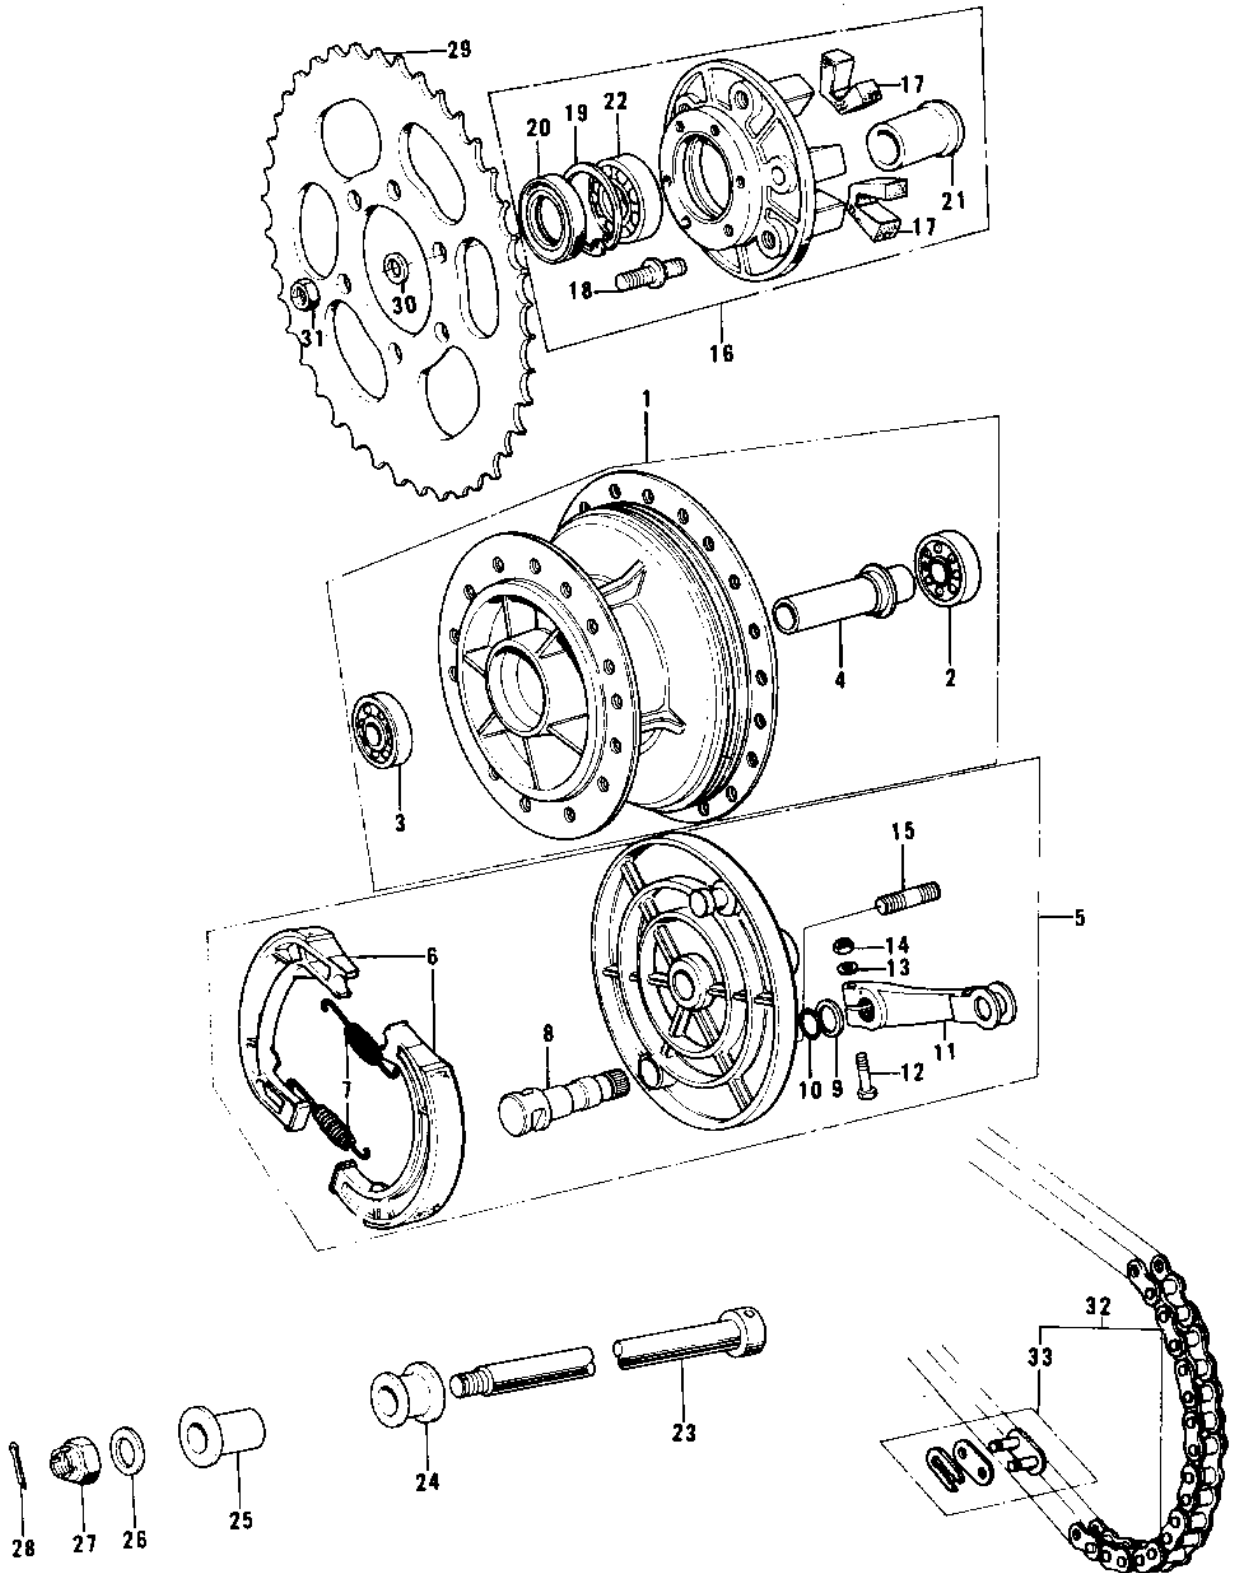

# 1974 KX450 PARTS DIAGRAM

REAR HUB/BRAKE/CHAIN (74 KX 450)

# 1974 KX450 PARTS LIST

REAR HUB/BRAKE/CHAIN (74 KX 450)

ITEM NAME	PART NUMBER	QUANTITY
DRUM ASSY,REAR BRAKE (Ref # 1)	42005-043	1
BEARING,BALL, #6202 (Ref # 2)	92045-027	1
BEARING,BALL, #6302 (Ref # 3)	92045-028	1
COLLAR,REAR HUB BRNG (Ref # 4)	42010-024	1
PANEL-ASY,RR BRK (Ref # 5)	42006-051	1
SHOE,BRAKE (Ref # 6)	42019-011	2
SPRING-BRAKE SHOE (Ref # 7)	42020-004	2
CAM SHAFT,BRAKE CAM (Ref # 8)	42026-013	1
WASHER (Ref # 9)	92022-258	1
"O" RING,15MM (Ref # 10)	670B2015	1
LEVER,REAR BRAKE CAM (Ref # 11)	42029-037	1
BOLT-UPSET,6X40 (Ref # 12)	112G0640	1
BOLT-UPSET,6X40 (Ref # 12)	112G0640	AL
WASHER PLAIN 6MM (Ref # 13)	410B0600	1
NUT 6MM (Ref # 14)	311B0600	1
STUD,10X18 (Ref # 15)	92006-004	1
COUPLING ASSY,RR BRK (Ref # 16)	42008-025	1
SHOCK DAMPER (Ref # 17)	42014-022	6
STUD,8MM,10MM (Ref # 18)	92006-005	6
CIRCLIP,47M/M (Ref # 19)	92033-1042	1
DUST SHIELD,RR BRK (Ref # 20)	42027-004	1
SLEEVE,COUPLING (Ref # 21)	42036-022	1
BEARING,BALL (Ref # 22)	92045-032	1
AXLE,REAR (Ref # 23)	42031-048	1
COLLAR,R.H RR.AXLE (Ref # 24)	42032-051	1
COLLAR,RR AXLE L.H (Ref # 25)	42032-054	1
WASHER (Ref # 26)	92022-260	1
NUT CASTLE 14MM (Ref # 27)	92103-006	1
PIN COTTER 3.0X25 (Ref # 28)	550D3025	1

# 1974 KX450 PARTS LIST

REAR HUB/BRAKE/CHAIN (74 KX 450)

ITEM NAME	PART NUMBER	QUANTITY
REAR SPROCKET,43T (Ref # 29)	42041-129	1
WASHER PLAIN 8MM (Ref # 30)	410B0800	6
NUT,8MM (Ref # 31)	92019-018	6
DR CHAIN 520X102 (Ref # 32)	92057-023	1
92058-1051 (Canada) (Ref # 33)	92058-020	1