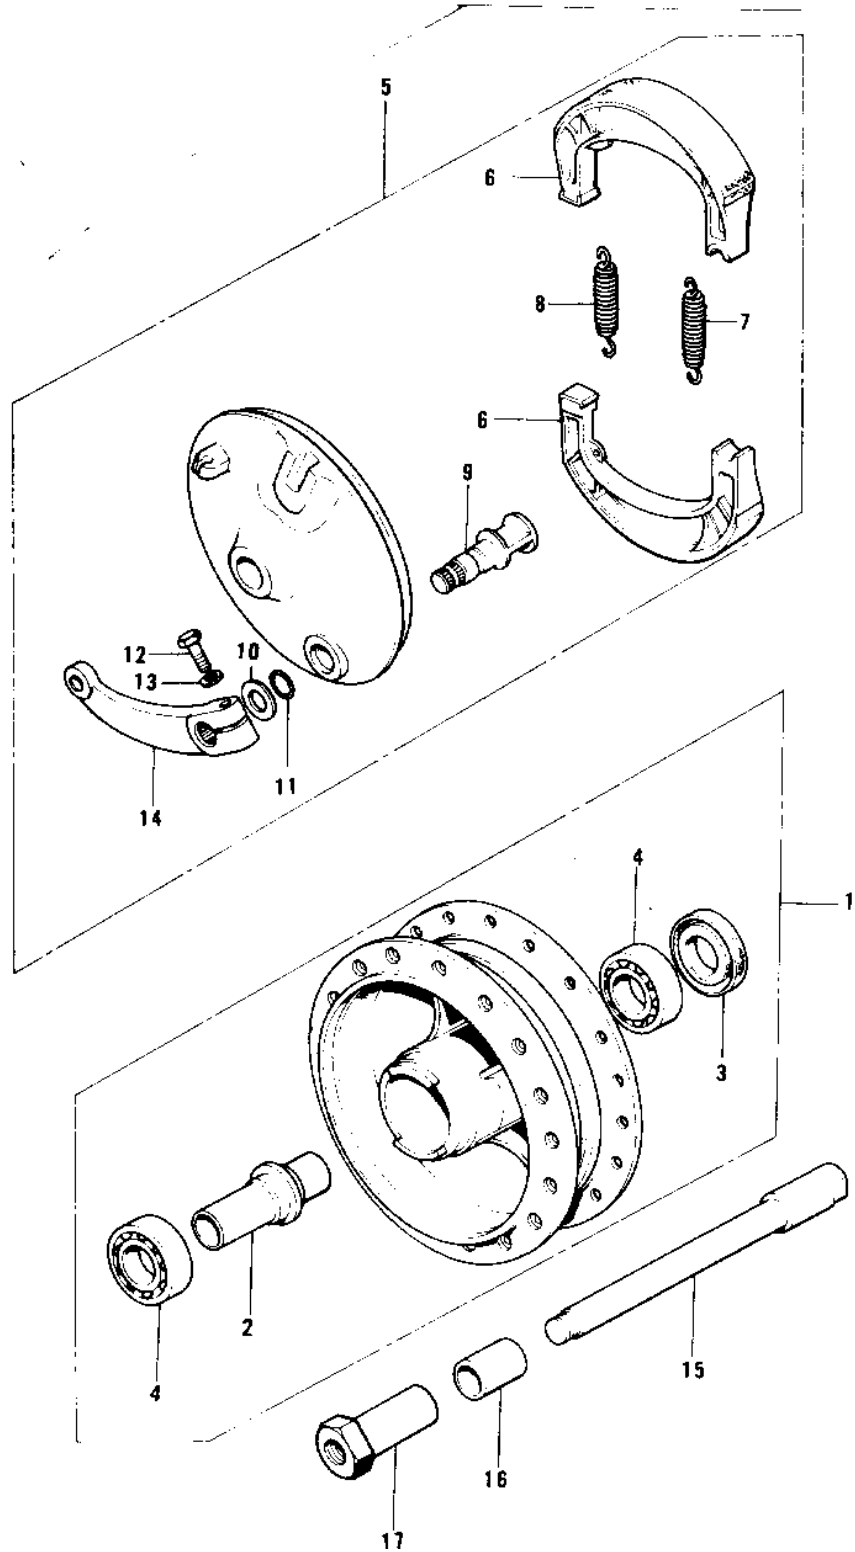

1974 KX450 PARTS DIAGRAM

FRONT HUB/BRAKE ('74 KX 450)

1974 KX450 PARTS LIST

FRONT HUB/BRAKE ('74 KX 450)

ITEM NAME	PART NUMBER	QUANTITY
DRUM-ASSY,FR BRK (Ref # 1)	41034-036	1
COLLAR (Ref # 2)	41039-023	1
OIL SEAL,TB18376 (Ref # 3)	654A18376	1
BEARING,BALL, #6201 (Ref # 4)	92045-029	2
PANEL-ASY,FR BRK BLK (Ref # 5)	41035-063-21	1
SHOE,BRAKE (Ref # 6)	42019-010	2
SPRING,BRAKE SHOE (Ref # 7)	92081-1766	1
SPRING,BRAKE SHOE (Ref # 8)	92081-1550	1
CAM SHAFT,FRONT BRAK (Ref # 9)	41050-020	1
WASHER (Ref # 10)	92022-257	1
"O" RING,12MM (Ref # 11)	670B2012	1
BOLT 6X22 (Ref # 12)	112B0622	1
BOLT 6X22 (Ref # 12)	112B0622	AL
WASHER PLAIN 6MM (Ref # 13)	410B0600	1
LEVER,FRONT BRAKE CA (Ref # 14)	41053-021	1
AXLE,FRONT (Ref # 15)	41068-044	1
COLLAR,FRONT AXLE (Ref # 16)	41069-023	1
NUT,FRONT AXLE (Ref # 17)	41072-008	1