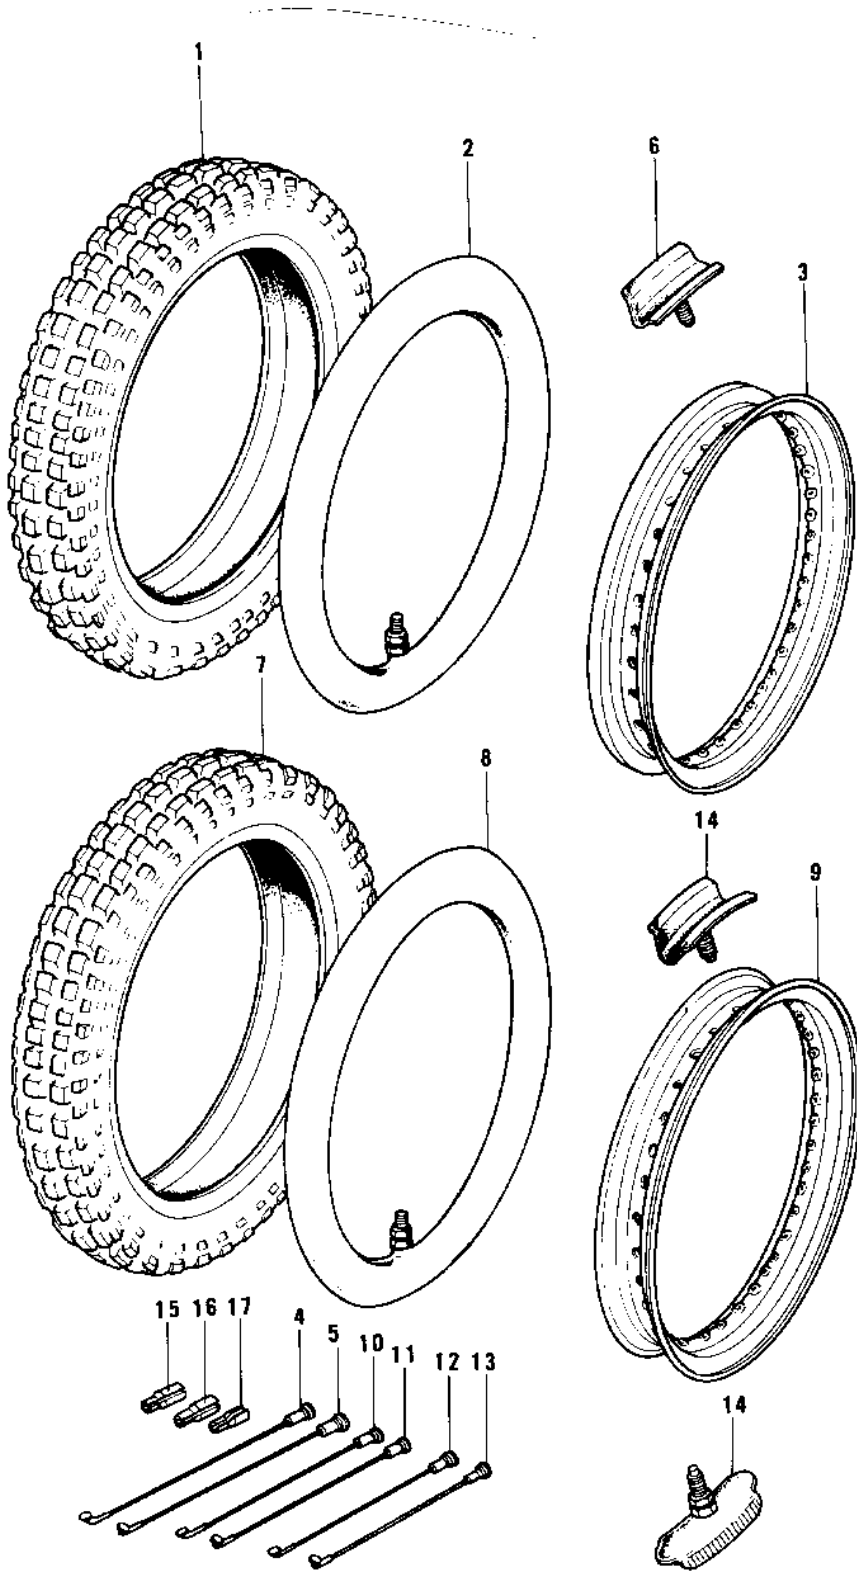

1974 KX450 PARTS DIAGRAM

WHEELS/TIRES (74 KX 450)

1974 KX450 PARTS LIST

WHEELS/TIRES (74 KX 450)

ITEM NAME	PART NUMBER	QUANTITY
TIRE 300-21 DUN MX (Ref # 1)	41017-012	1
TUBE,2.75/3.70-21 (Ref # 2)	41022-1021	1
*** N.L.A.*** (Canada) (Ref # 3)	41025-071	1
SPOKE-ASY,FR INNER (Ref # 4)	41027-075	18
SPOKE-ASY FR OUTER (Ref # 5)	41028-074	18
PROTECTOR,BEAD 1.60A (Ref # 6)	41024-010	1
TIRE 460-18 DUN MX (Ref # 7)	41017-013	1
TUBE 350/375/410-18 (Ref # 8)	41022-031	1
RIM,ALLOY 2.15B X 18 (Ref # 9)	41025-072	1
SPOKE-ASY,RR INNER (Ref # 10)	41027-076	9
SPOKE-ASY,RR INNER (Ref # 11)	41027-077	9
SPOKE-ASY RR OUTER (Ref # 12)	41028-075	9
SPOKE-ASY RR OUTER (Ref # 13)	41028-076	9
PROTECTORBEAD (Ref # 14)	41024-009	2
WEIGHT,BALANCE,10G (Ref # 15)	41075-1007	AR
WEIGHT,BALANCE,20G (Ref # 16)	41075-1008	AR
WEIGHT,BALANCE,30G (Ref # 17)	41075-1009	AR