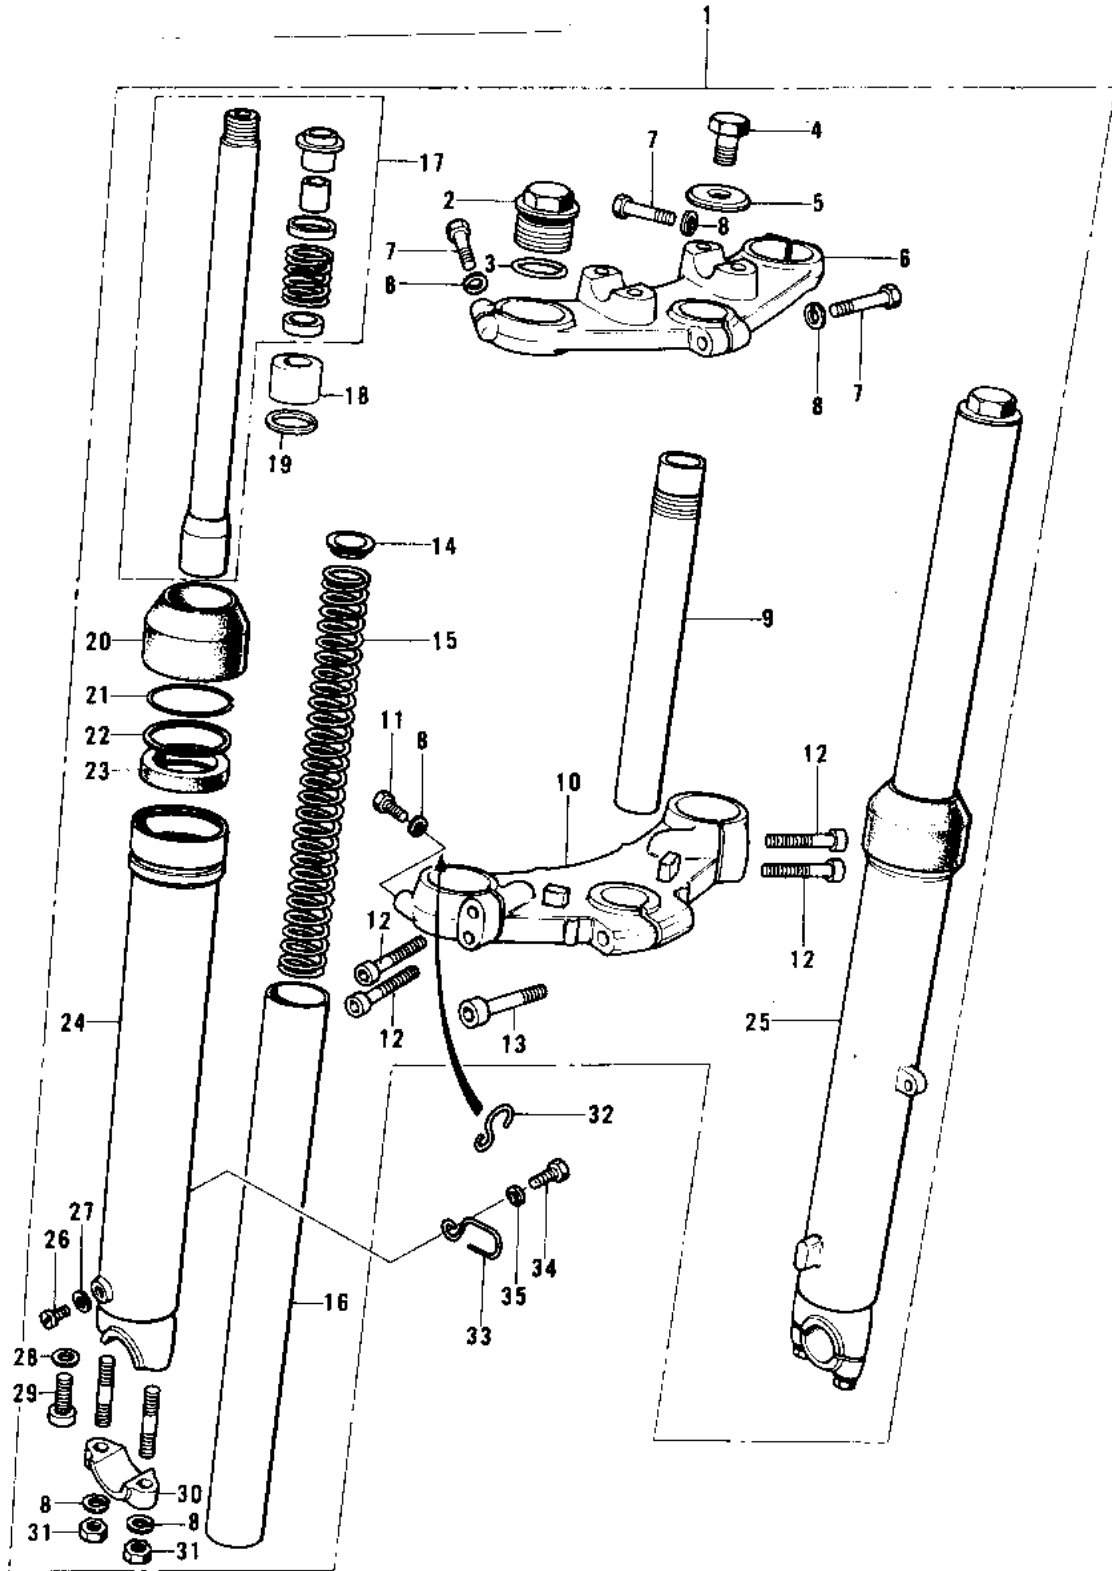

1974 KX450 PARTS DIAGRAM

FRONT FORK (74 KX 450)

1974 KX450 PARTS LIST

FRONT FORK ('74 KX 450)

ITEM NAME	PART NUMBER	QUANTITY
FORK-FRONT (Ref # 1)	44001-138	1
BOLT-FORK FITTING (Ref # 2)	44041-037	2
"O" RING,FORK TOP (Ref # 3)	92055-1012	2
BOLT,FORK TOP (Ref # 4)	44041-065	1
WASHER,FORK TOP BOLT (Ref # 5)	44043-055	1
HEAD,STEERING STEM (Ref # 6)	44039-059	1
BOLT-HEX HEAD.8M/M (Ref # 7)	44041-045	3
WASHER SPRING 8MM (Ref # 8)	461F0800	8
SHAFT,STEERING STEM (Ref # 9)	44052-009	1
STEM,STEERING (Ref # 10)	44038-007	1
BOLT,HEX HEAD,8MM (Ref # 11)	44041-076	1
BOLT (Ref # 12)	44041-061	4
BOLT-STEERING STEM (Ref # 13)	44041-043	1
GUIDE,FORK SPRING (Ref # 14)	44028-032	2
SPRING,FORK (Ref # 15)	44026-056	2
TUBE,FORK INNER (Ref # 16)	44013-048	2
CYLINDER-FORK (Ref # 17)	44022-022	2
PISTON,FORK (Ref # 18)	44018-009	2
CIRCLIP,FORK PISTON (Ref # 19)	44044-019	2
DUST SHIELD-FORK (Ref # 20)	44010-019	2
CIRCLIP OIL SEAL FIT (Ref # 21)	44044-005	2
WASHER OIL SEAL FIT (Ref # 22)	44043-023	2
OIL SEAL,FORK (Ref # 23)	44009-020	2
OIL SEAL,FORK (Ref # 23)	44009-020	2
TUBE,LH,FORK OUTER (Ref # 24)	44005-056	1
TUBE,RH,FORK OUTER (Ref # 25)	44006-054	1
SCREW (Ref # 26)	44041-062	2
GASKET (Ref # 27)	44045-045	2
GASKET,FORK CYLINDER (Ref # 28)	44045-057	2

1974 KX450 PARTS LIST

FRONT FORK (74 KX 450)

ITEM NAME	PART NUMBER	QUANTITY
BOLT-FORK CYLINDER (Ref # 29)	44041-040	2
HOLDER,FRONT AXLE (Ref # 30)	44063-008	2
NUT,8MM (Ref # 31)	311B0800	4
CLAMP,CABLE (Ref # 32)	92037-126	1
CLAMP,CABLE (Ref # 33)	92037-127	1
BOLT-UPSET,6X12 (Ref # 34)	112G0612	1
WASHER SPRING 6MM (Ref # 35)	461F0600	1