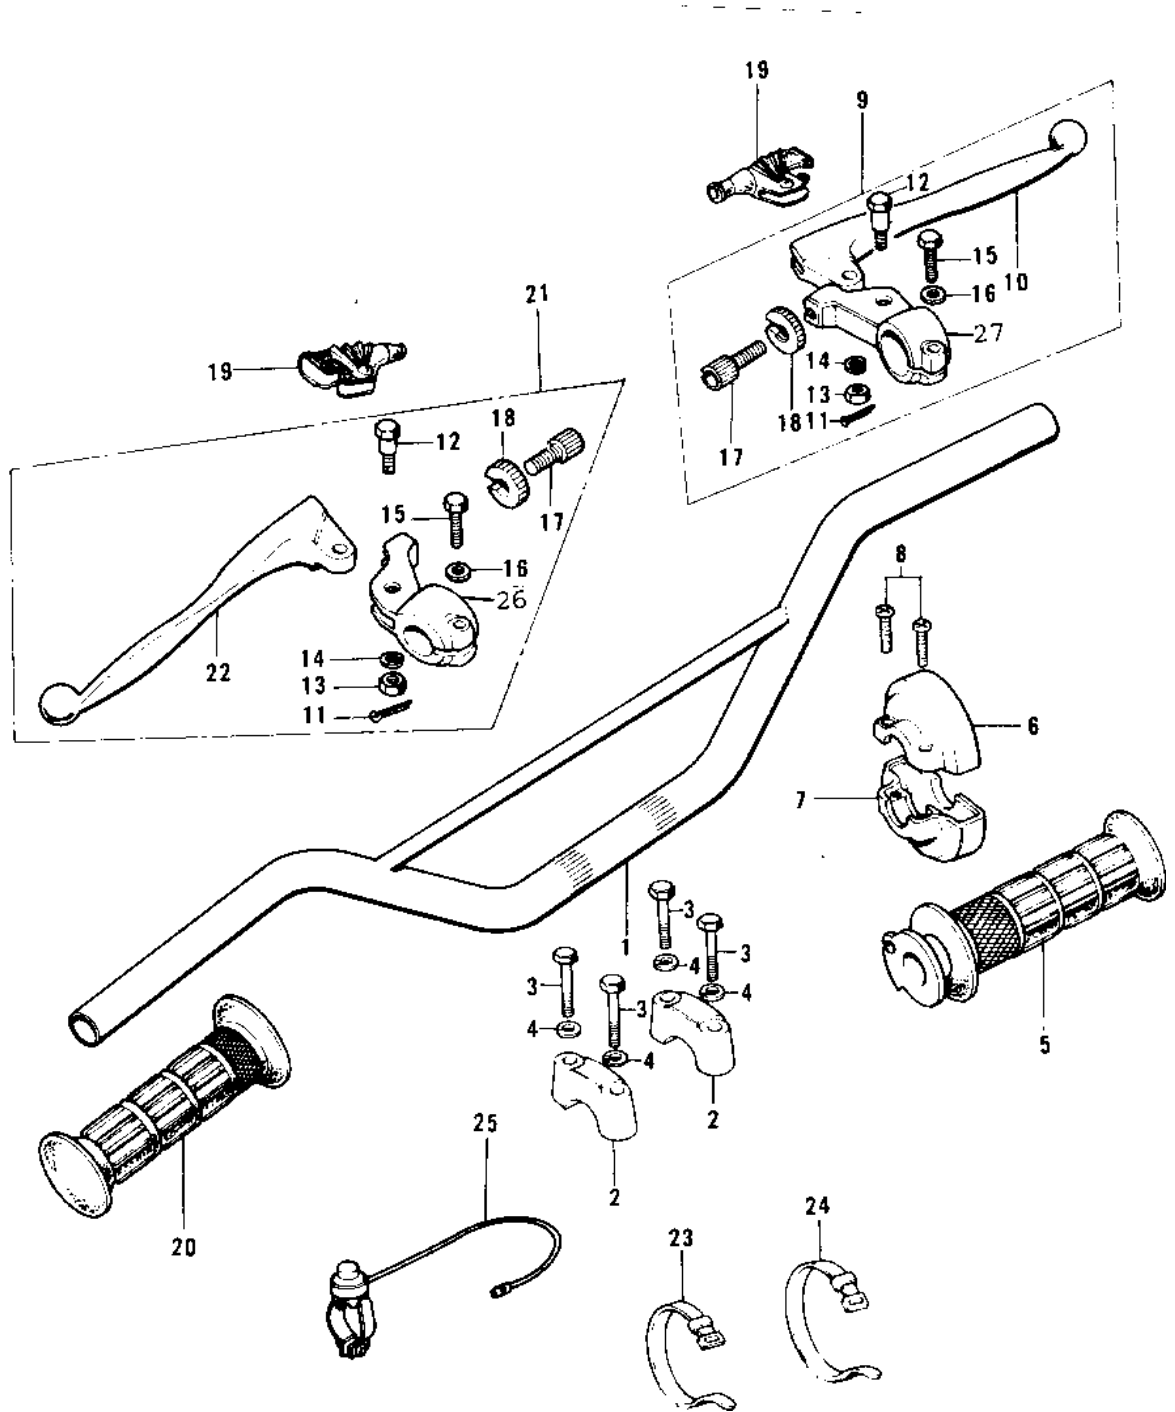

1974 KX450 PARTS DIAGRAM

HANDLEBAR (74 KX 450)

1974 KX450 PARTS LIST

HANDLEBAR ('74 KX 450)

ITEM NAME	PART NUMBER	QUANTITY
HANDLEBAR (Ref # 1)	46004-028	1
HOLDER UPPER HANDLBA (Ref # 2)	46012-004	2
BOLT 8X38 (Ref # 3)	92001-1405	4
WASHER SPRING 8MM (Ref # 4)	461F0800	4
GRIP ASSY,THROTTLE (Ref # 5)	46019-032	1
CASE,R.H UPPER (Ref # 6)	46041-024	1
CASE,R.H LOWER (Ref # 7)	46023-020	1
SCREW PAN HEAD 5X20 (Ref # 8)	220B0520	2
LEVER ASSY,FRNT BRAK (Ref # 9)	46021-024	1
LEVER,FRONT BRAKE (Ref # 10)	46058-017	1
PIN COTTER 1.6X15 (Ref # 11)	550D1615	2
BOLT,HEX HEAD,6MM (Ref # 12)	92001-140	2
NUT CASTLE (Ref # 13)	320B0600	2
WASHER SPRING 6MM (Ref # 14)	461F0600	2
BOLT, HEX HEAD 6X22 (Ref # 15)	110N0622	2
WASHER PLAIN 6MM (Ref # 16)	411B0600	2
SCREW,CABLE ADJUST (Ref # 17)	46055-009	2
NUT,CABLE ADJUST LOC (Ref # 18)	46056-006	2
BOOTS,LEVER HOLDER (Ref # 19)	49006-1017	2
RUBBER,L.H GRIP (Ref # 20)	46075-025	1
LEVER ASSY,CLUTCH (Ref # 21)	46076-037	1
LEVER,CLUTCH (Ref # 22)	46092-020	1
BAND,SHORT (Ref # 23)	92072-030	1
BAND,MIDDLE (Ref # 24)	92072-031	2
SWITCH,ENGINE STOP (Ref # 25)	46027-012	1
HOLDER,CLUTCH LEVER (Ref # 26)	46094-014	1
HOLDER,FR BRAKE LEVE (Ref # 27)	46060-010	1