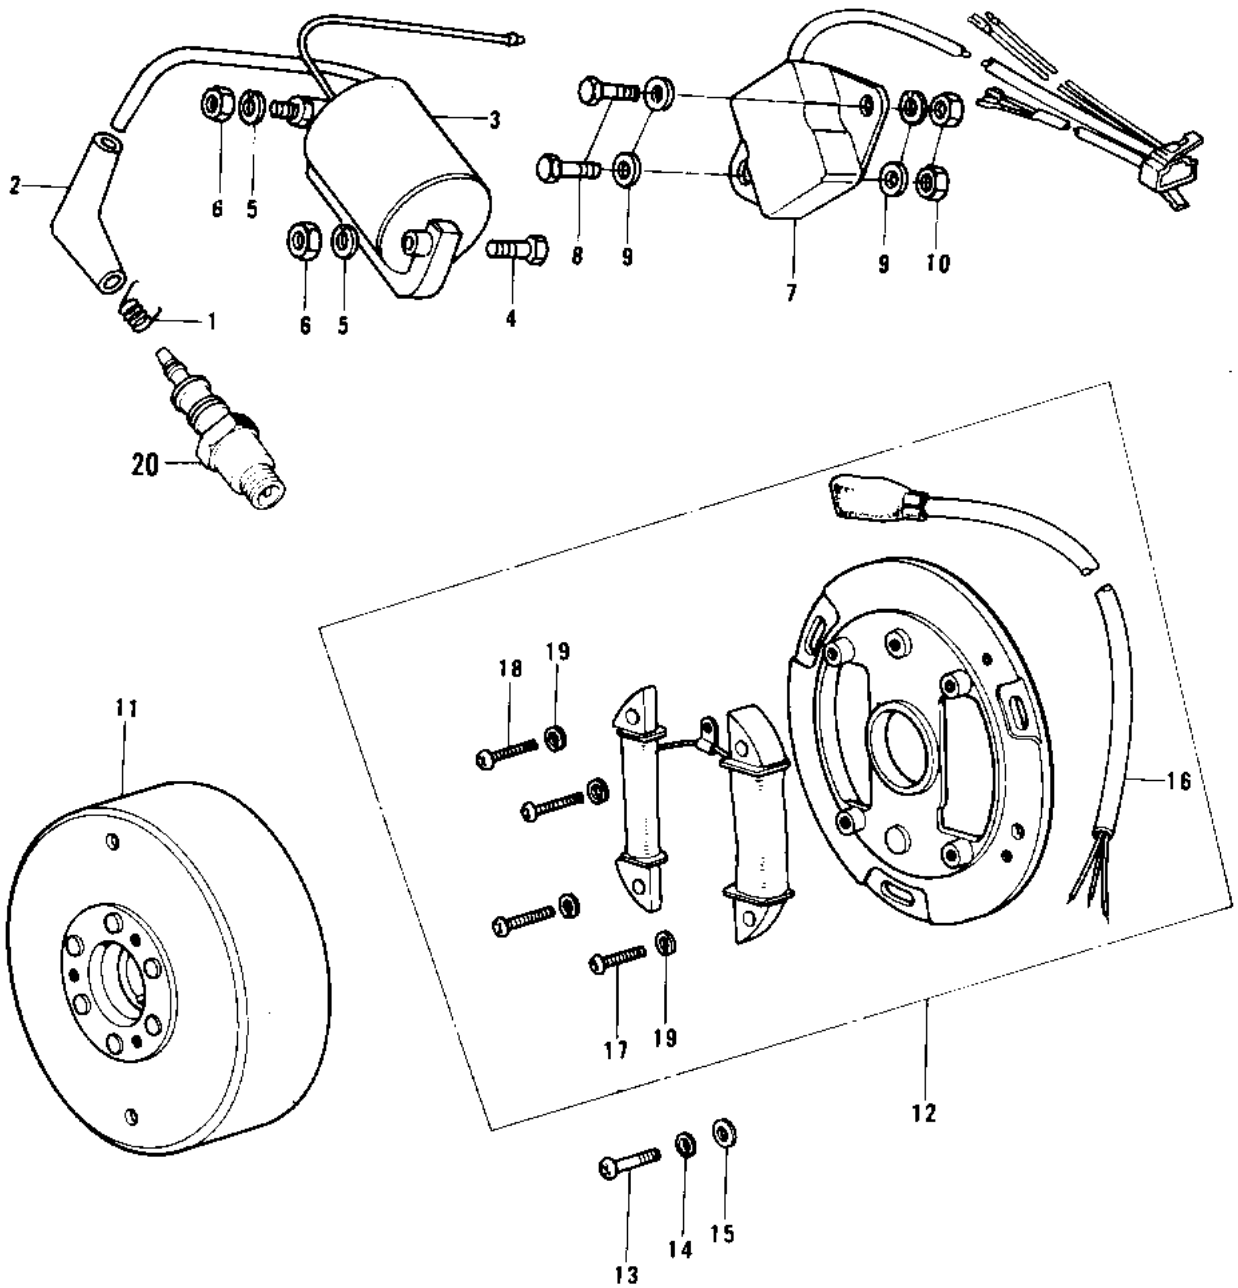

# 1974 KX450 PARTS DIAGRAM

IGNITION ('74 KX 450)

F

84

# 1974 KX450 PARTS LIST

## IGNITION ('74 KX 450)

ITEM NAME	PART NUMBER	QUANTITY
SPRING-SPARK PLUG CA (Ref # 1)	92101-001	1
CAP SPARK PLUG (Ref # 2)	21130-009	1
COIL,IGNITION (Ref # 3)	21121-067	1
BOLT, HEX HEAD 5X22 (Ref # 4)	110B0522A	2
WASHER PLAIN 5MM (Ref # 5)	411B0500	2
NUT,5MM (Ref # 6)	311B0500	2
IGNITION UNIT (Ref # 7)	21119-013	1
IGNITION UNIT (Ref # 7)	21119-013	1
BOLT-UPSET (Ref # 8)	112G0618	2
WASHER SPRING 6MM (Ref # 9)	461F0600	2
NUT 6MM (Ref # 10)	311B0600	2
FLYWHEEL (Ref # 11)	21050-014	1
STATOR ASST (Ref # 12)	21003-019	1
UNAVAILABLE IN PRICE BOOK (Ref # 13)	214B0516A	3
WASHER SPRING 5MM (Ref # 14)	461F0500	3
WASHER PLAIN 5MM (Ref # 15)	411B0500	1
WIRING HARNESS,MAGNT (Ref # 16)	21029-026	1
SCREW-PAN HEAD,4X20 (Ref # 17)	220E0420A	2
SCREW PAN HEAD 4X16 (Ref # 18)	220B0416	2
WASHER SPRING 4MM (Ref # 19)	461F0400	4
SPARK PLUG B9HS1 (Ref # 20)	B9HS1	1
SPARK PLUG B9HS1 (Ref # 20)	B9HS1	AL
SPK PLG B8HV (Ref # 20)	B8HV	AL