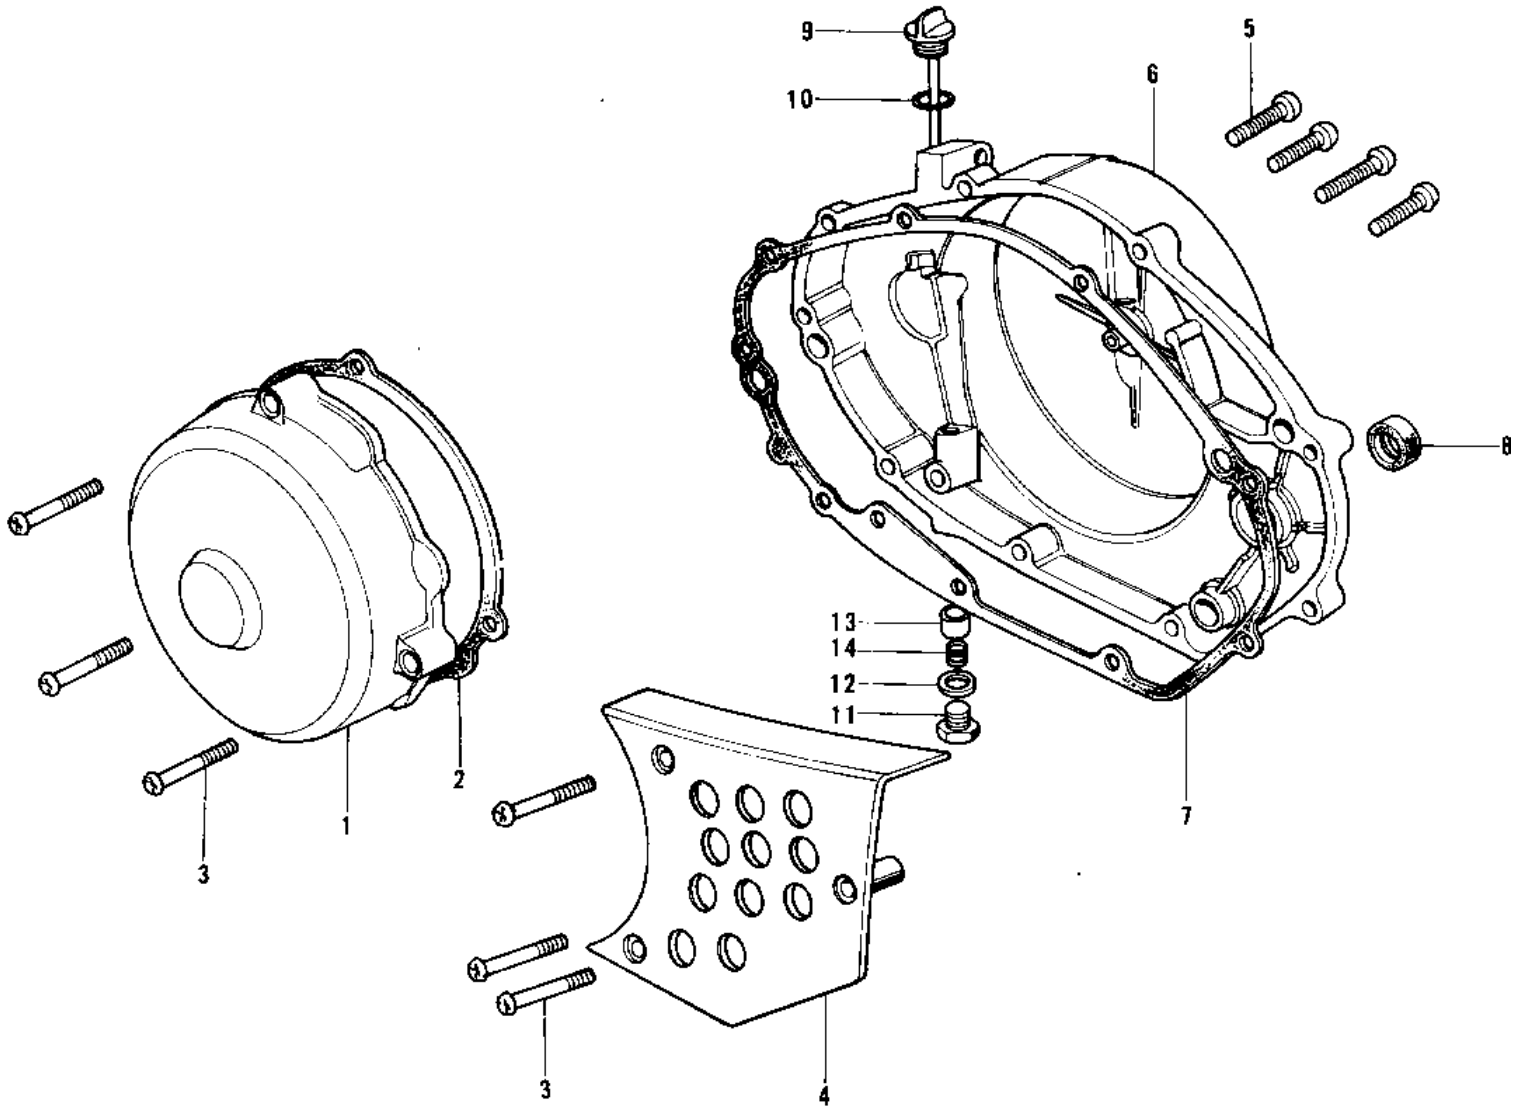

1974 KX450 PARTS DIAGRAM

ENGINE COVERS ('74 KX 450)

1974 KX450 PARTS LIST

ENGINE COVERS ('74 KX 450)

ITEM NAME	PART NUMBER	QUANTITY
COVER,L.H ENGINE (Ref # 1)	14031-065	1
GASKET,L.H ENG COVER (Ref # 2)	14045-016	1
SCREW PAN HEAD 6X50 (Ref # 3)	220B0650	3
COVER,FRONT CHAIN (Ref # 4)	14026-017	1
SCREW PAN HEAD 6X30 (Ref # 5)	220B0630	1
COVER,R.H ENGINE (Ref # 6)	14032-087	1
GASKET,R.H ENG COTER (Ref # 7)	14046-027	1
OIL SEAL SB20285 (Ref # 8)	92049-012	1
PLUG,OIL FILLER (Ref # 9)	16115-019	1
"O" RING,20MM (Ref # 10)	670B2020	1
PLUG,OIL DRAIN (Ref # 11)	92067-014	1
GASKET,DRAIN PLUG (Ref # 12)	92065-088	1
BUSHING (Ref # 13)	92028-133	1
SPRING (Ref # 14)	92081-118	1