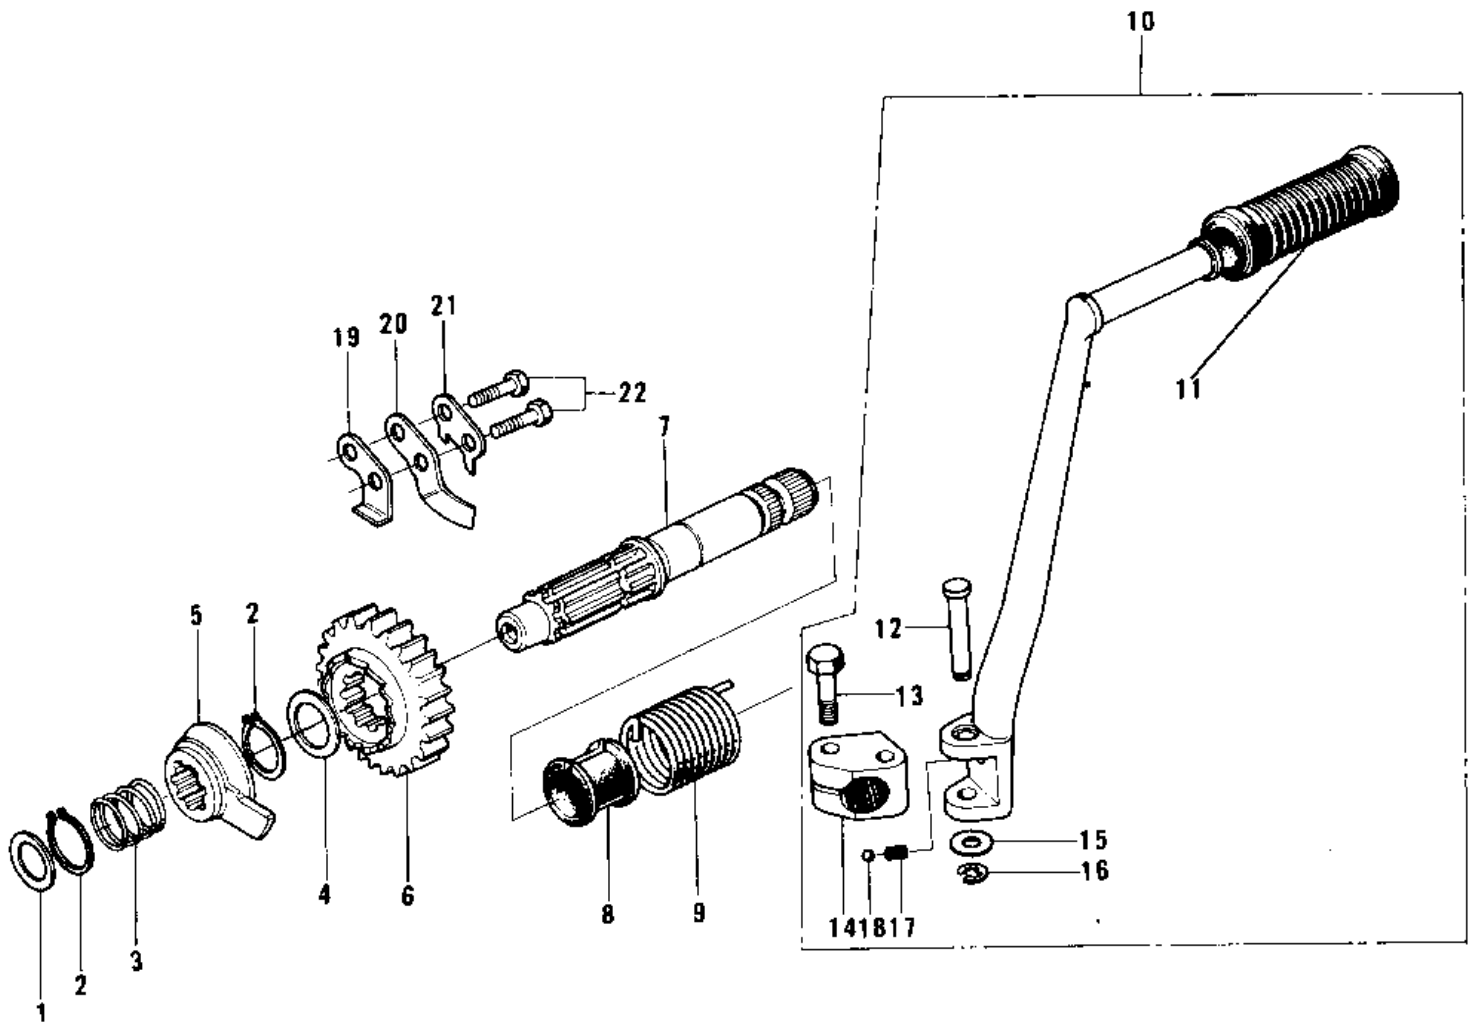

1974 KX450 PARTS DIAGRAM

KICKSTARTER MECHANISM ('74 KX 450)

1974 KX450 PARTS LIST

KICKSTARTER MECHANISM ('74 KX 450)

ITEM NAME	PART NUMBER	QUANTITY
WASHER (Ref # 1)	92022-252	1
CIRCLIP (Ref # 2)	92033-026	2
SPRING (Ref # 3)	92081-097	1
WASHER-PLAIN 25MM (Ref # 4)	92022-159	1
RATCHET (Ref # 5)	13078-007	1
GEAR,KICKSTARTER (Ref # 6)	13068-029	1
SHAFT,KICKSTARTER (Ref # 7)	13066-031	1
GUIDE,KICKSTARTER (Ref # 8)	13070-007	1
SPRING-KICKSTARTER (Ref # 9)	92082-003	1
PEDAL ASSY (Ref # 10)	13058-046	1
RUBBER KICK PEDAL (Ref # 11)	13063-004	1
PIN-KICK PEDAL (Ref # 12)	92043-081	1
BOLT-KICK PEDAL (Ref # 13)	92001-110	1
BOSS-KICK PEDAL (Ref # 14)	13061-010	1
WASHER PLAIN 8MM (Ref # 15)	410B0800	1
CIRCLIP 5MM (Ref # 16)	482K5000	1
SPRING KICK PEDAL (Ref # 17)	92081-020	1
BALL STEEL 1/4' (Ref # 18)	600A0800	1
STOPPER,KICKSTARTER (Ref # 19)	13072-014	1
GUIDE,KICKSTARTER (Ref # 20)	13206-1003	1
WASHER,LOCK (Ref # 21)	92031-008	1
BOLT-UPSET,6X16 (Ref # 22)	112G0616	2
BOLT-UPSET,6X16 (Ref # 22)	112G0616	AL