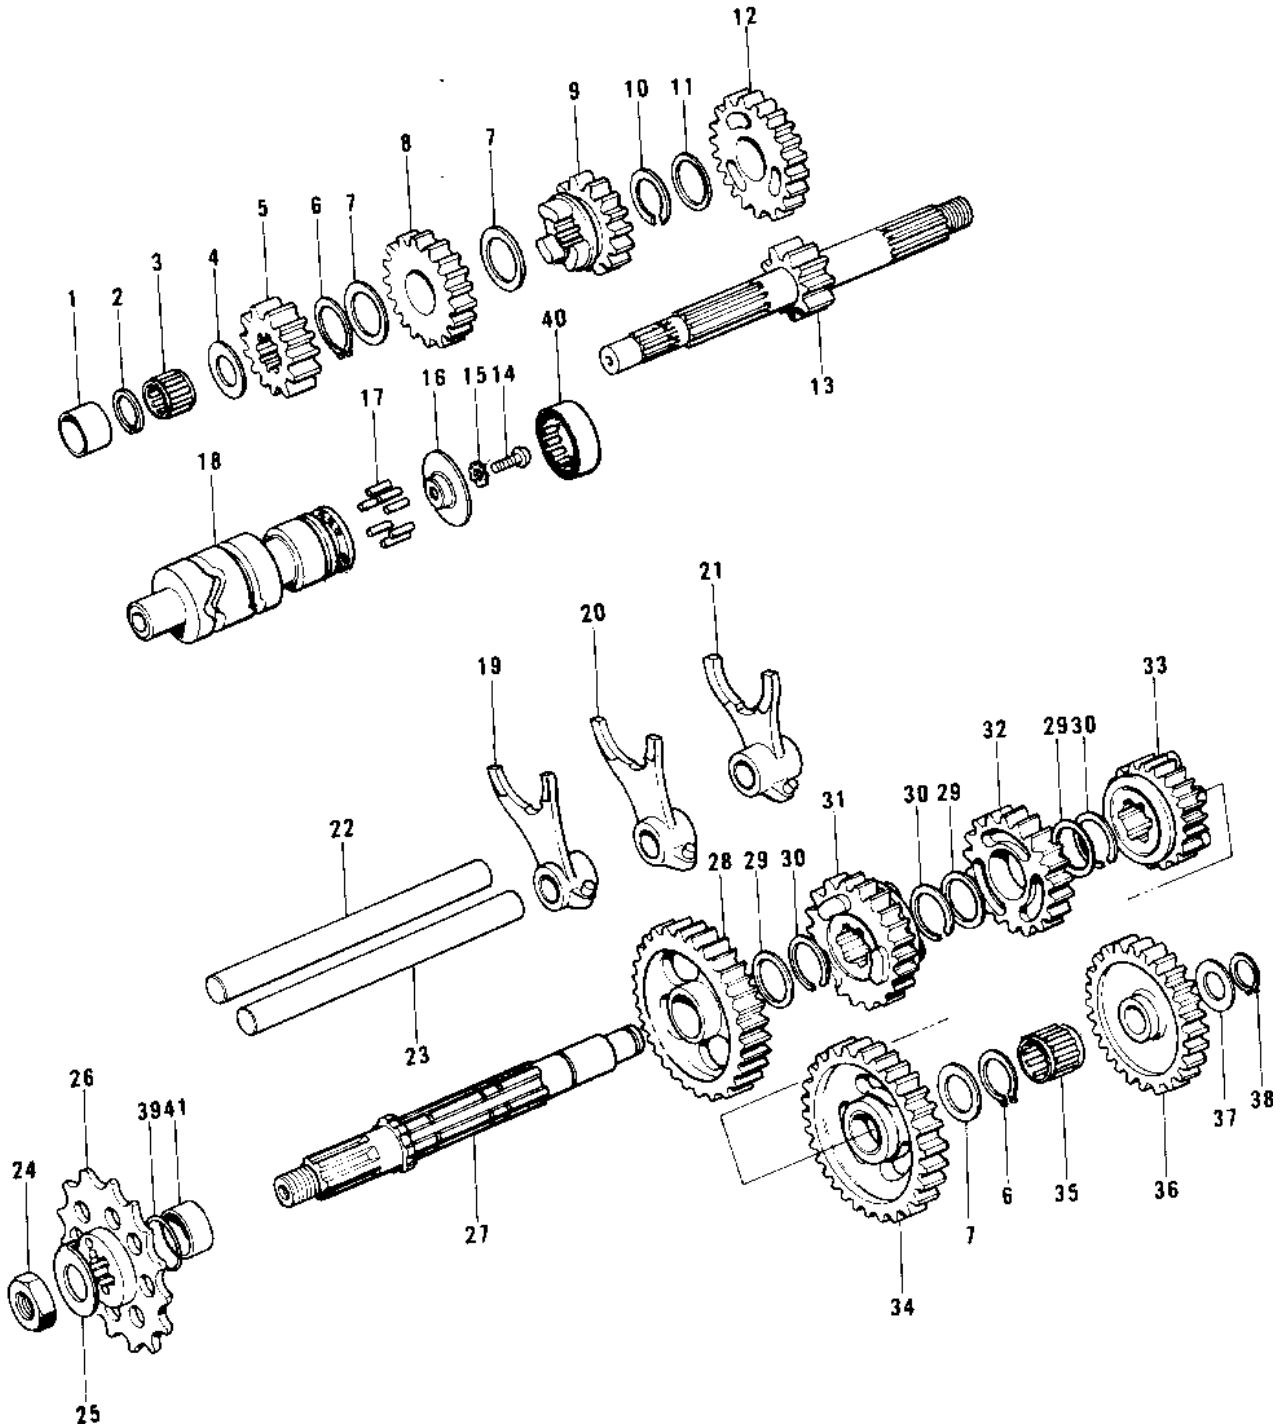

1974 KX450 PARTS DIAGRAM

TRANSMISSION/CHANGE DRUM & FORKS (74 KX)

1974 KX450 PARTS LIST

TRANSMISSION/CHANGE DRUM & FORKS (74 KX)

ITEM NAME	PART NUMBER	QUANTITY
BUSHING (Ref # 1)	92028-132	1
CIRCLIP 17MM (Ref # 2)	92033-009	1
BEARING,BALL,KT17231 (Ref # 3)	92046-035	1
WASHER,17.3X28X1.0 (Ref # 4)	92022-255	1
2ND GEAR,DRIVE SHAFT (Ref # 5)	13130-035	1
CIRCLIP,19MM (Ref # 6)	480J1900	2
WASHER (Ref # 7)	92022-252	3
4TH GEAR,DRIVE SHAFT (Ref # 8)	13134-019	1
3RD GEAR,DRIVE SHAFT (Ref # 9)	13132-034	1
CIRCLIP (Ref # 10)	92033-027	1
WASHER (Ref # 11)	92022-254	1
TOP GEAR,DRIVE SHAFT (Ref # 12)	13136-045	1
SHAFT,DRIVE (Ref # 13)	13127-044	1
SCREW PAN HEAD 6X14 (Ref # 14)	220B0614	1
WASHER LOCK 6MM (Ref # 15)	464H0600	1
HOLDER,CHANGE DRUM (Ref # 16)	13142-014	1
PIN,CHANG DRUM (Ref # 17)	92042-029	6
DRUM,GEAR CHANGE (Ref # 18)	13141-042	1
FORK,SELECTOR (Ref # 19)	13140-055	1
FORK,SELECTOR (Ref # 20)	13140-056	1
FORK,SELECTOR (Ref # 21)	13140-057	1
ROD,CLUTCH RELEASE (Ref # 22)	13209-012	1
ROD,SHIFT (Ref # 23)	13209-013	1
NUT 18MM (Ref # 24)	92015-019	1
WASHER,LOCK,18MM (Ref # 25)	92024-067	1
ENGINE SPROCKET 15T (Ref # 26)	13144-050	1
ENGINE SPROCKET 14T (Ref # 26)	13144-051	1
SHAFT,OUTPUT (Ref # 27)	13128-039	1
2ND GEAR,OUTPUT SHAF (Ref # 28)	13131-042	1

1974 KX450 PARTS LIST

TRANSMISSION/CHANGE DRUM & FORKS ('74 KX

ITEM NAME	PART NUMBER	QUANTITY
WASHER (Ref # 29)	92022-253	3
CIRCLIP (Ref # 30)	92033-026	3
4TH GEAR,OUTPUT SHAF (Ref # 31)	13135-023	1
3RD GEAR,OUTPUT SHAF (Ref # 32)	13133-034	1
TOP GEAR,OUTPUT SHAF (Ref # 33)	13137-028	1
LOW GEAR,OUTPUT SHAF (Ref # 34)	13129-049	1
BEARING-NEEDLE,KT202 (Ref # 35)	92046-1170	1
IDLE GEAR (Ref # 36)	13073-010	1
WASHER-THRUST (Ref # 37)	92022-197	1
CIRCLIP 16MM (Ref # 38)	480J1600	1
"O" RING (Ref # 39)	92055-035	1
BEARING,NEEDLE,34401 (Ref # 40)	92046-040	1
COLLAR-ENG SPROKET (Ref # 41)	92027-163	1