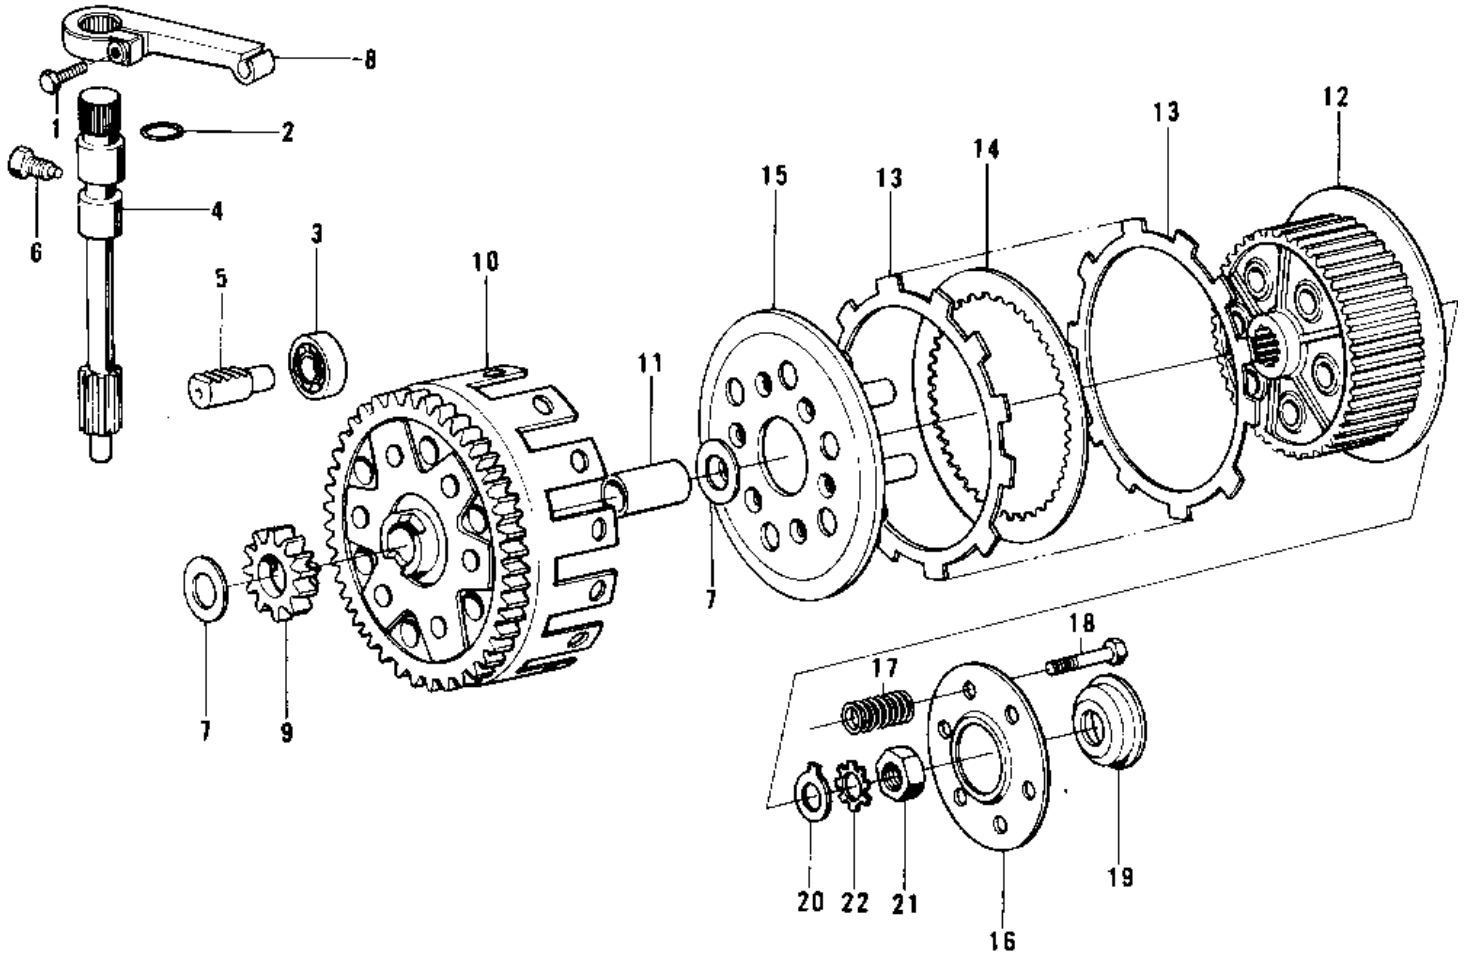

1974 KX450 PARTS DIAGRAM

CLUTCH (74 KX 450)

1974 KX450 PARTS LIST

CLUTCH (74 KX 450)

ITEM NAME	PART NUMBER	QUANTITY
BOLT-UPSET (Ref # 1)	112G0618	1
BOLT-UPSET (Ref # 1)	112G0618	AL
"O" RING, 10MM (Ref # 2)	670B2010	1
BEARING,BALL #627 (Ref # 3)	92045-026	1
SHAFT,CLUTCH RELEASE (Ref # 4)	13106-006	1
ROD,CLUTCH PUSH (Ref # 5)	13116-025	1
BOLT,CLUTCH RELEASE (Ref # 6)	92003-130	1
WASHER-CLUTCH THRUST (Ref # 7)	92022-168	2
LEVER,CLUTCH RELEASE (Ref # 8)	13103-022	1
PINION,KICKSTARTER (Ref # 9)	13075-009	1
HOUSHING,CLUTCH (Ref # 10)	13095-038	1
BUSHING (Ref # 11)	92028-105	1
HUB,CLUTCH (Ref # 12)	13087-035	1
PLATE,CLUTCH FRICTIO (Ref # 13)	13088-038	6
PLATE,CLUTCH STEEL (Ref # 14)	13089-024	5
WHEEL,CLUTCH (Ref # 15)	13086-014	1
HOLDER,CLUTCH SPRING (Ref # 16)	13091-012	1
SPRING CLUTCH (Ref # 17)	92081-042	6
BOLT-UPSET (Ref # 18)	112G0618	6
BOLT-UPSET (Ref # 18)	112G0618	AL
PUSHER,CLUTCH RELEAS (Ref # 19)	13114-008	1
WASHER, (Ref # 20)	92024-052	1
NUT (Ref # 21)	92015-064	1
WASHER,LOCK,14MM (Ref # 22)	464H1400	1