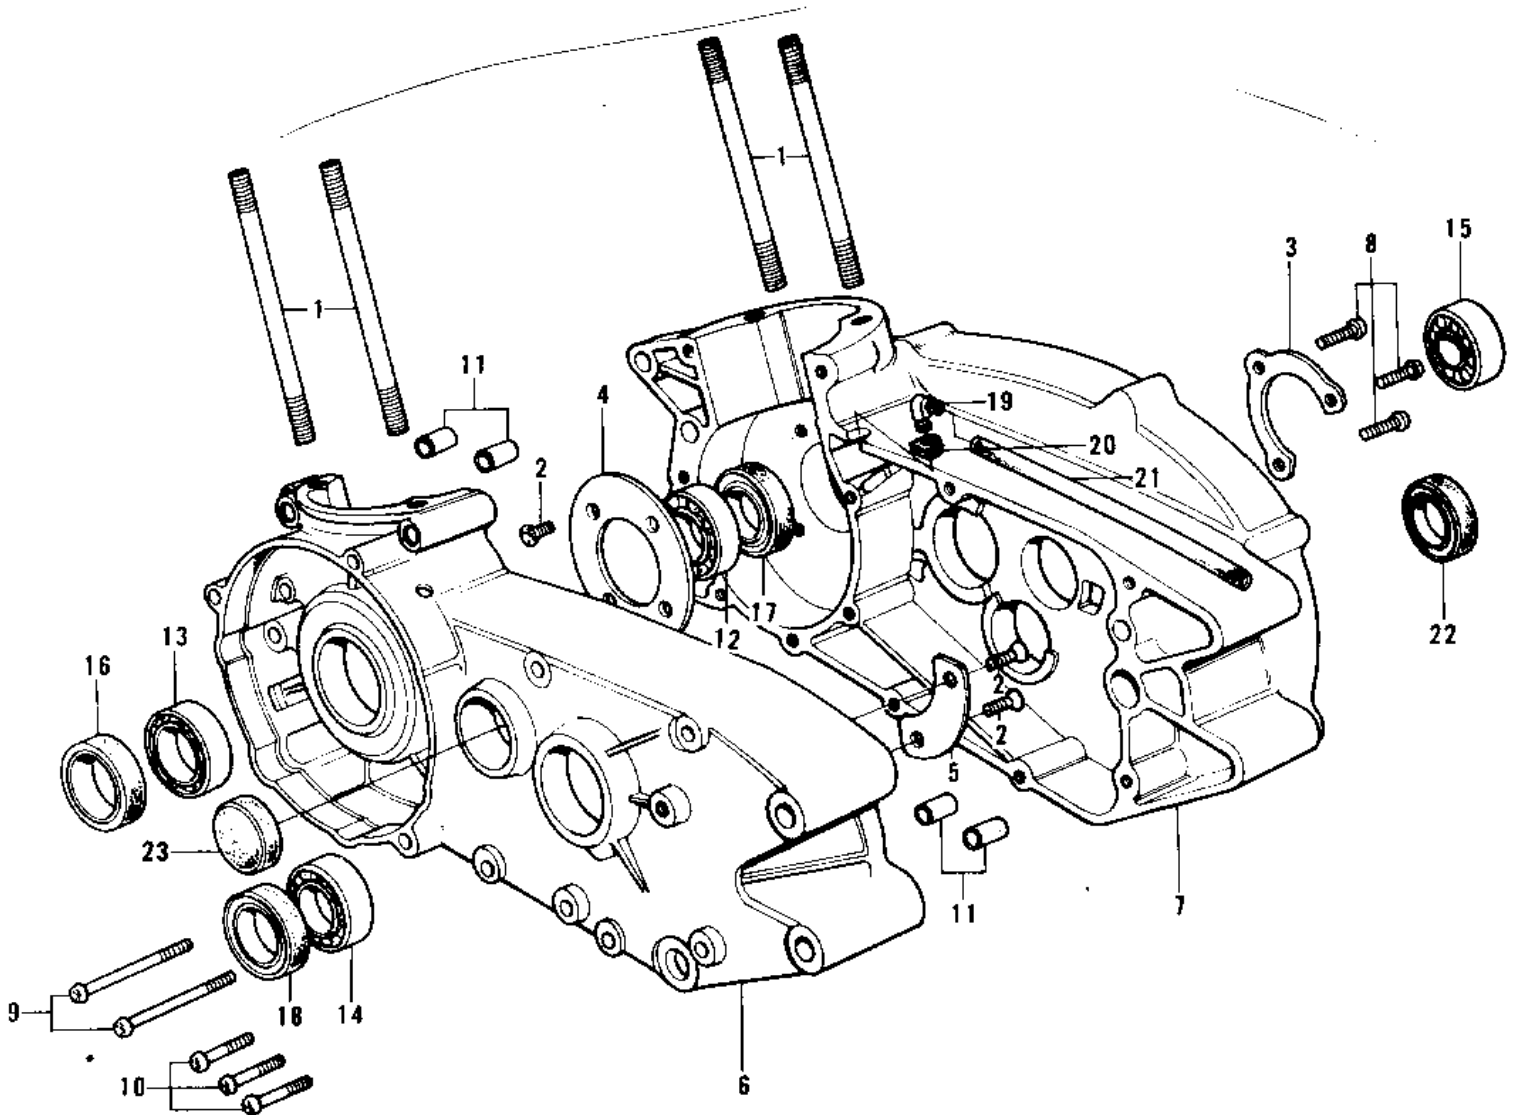

# 1974 KX450 PARTS DIAGRAM

CRANKCASE ('74 KX 450)

# 1974 KX450 PARTS LIST

CRANKCASE ('74 KX 450)

ITEM NAME	PART NUMBER	QUANTITY
STUD 10X90 (Ref # 1)	172G1090	4
SCREW CNTSNK HD 6X14 (Ref # 2)	221B0614	6
PLATE (Ref # 3)	14014-025	1
PLATE (Ref # 4)	14014-026	1
PLATE (Ref # 5)	14014-027	1
CRANKCASE,L.H (Ref # 6)	14002-094	1
CRANKCASE,R.H (Ref # 7)	14003-067	1
SCREW PAN HEAD 6X14 (Ref # 8)	220B0614	3
SCREW PAN HEAD 6X50 (Ref # 9)	220B0650	5
SCREW PAN HEAD 6X70 (Ref # 10)	220B0670	7
PIN,DOWEL,10X8.2X14 (Ref # 11)	92043-1037	4
BEARING-BALL (Ref # 12)	92045-016	1
BEARING,BALL,#6306 (Ref # 13)	92045-037	1
BEARING BALL #6205 (Ref # 14)	601B6205	1
BEARING BALL #6304 (Ref # 15)	601B6304	1
OIL SEAL,TB30508 (Ref # 16)	92050-057	1
OIL SEAL,TB35508 (Ref # 17)	653B355008	1
OIL SEAL TB3040 (Ref # 18)	92050-033	1
BREATHER ASSY (Ref # 19)	14069-1001	1
GROMMET (Ref # 20)	92071-042	1
PIPE-BREATHER (Ref # 21)	92059-061	1
BUSHING (Ref # 22)	92028-131	1
CAP,L.H.CRANKCASE (Ref # 23)	92073-024	1