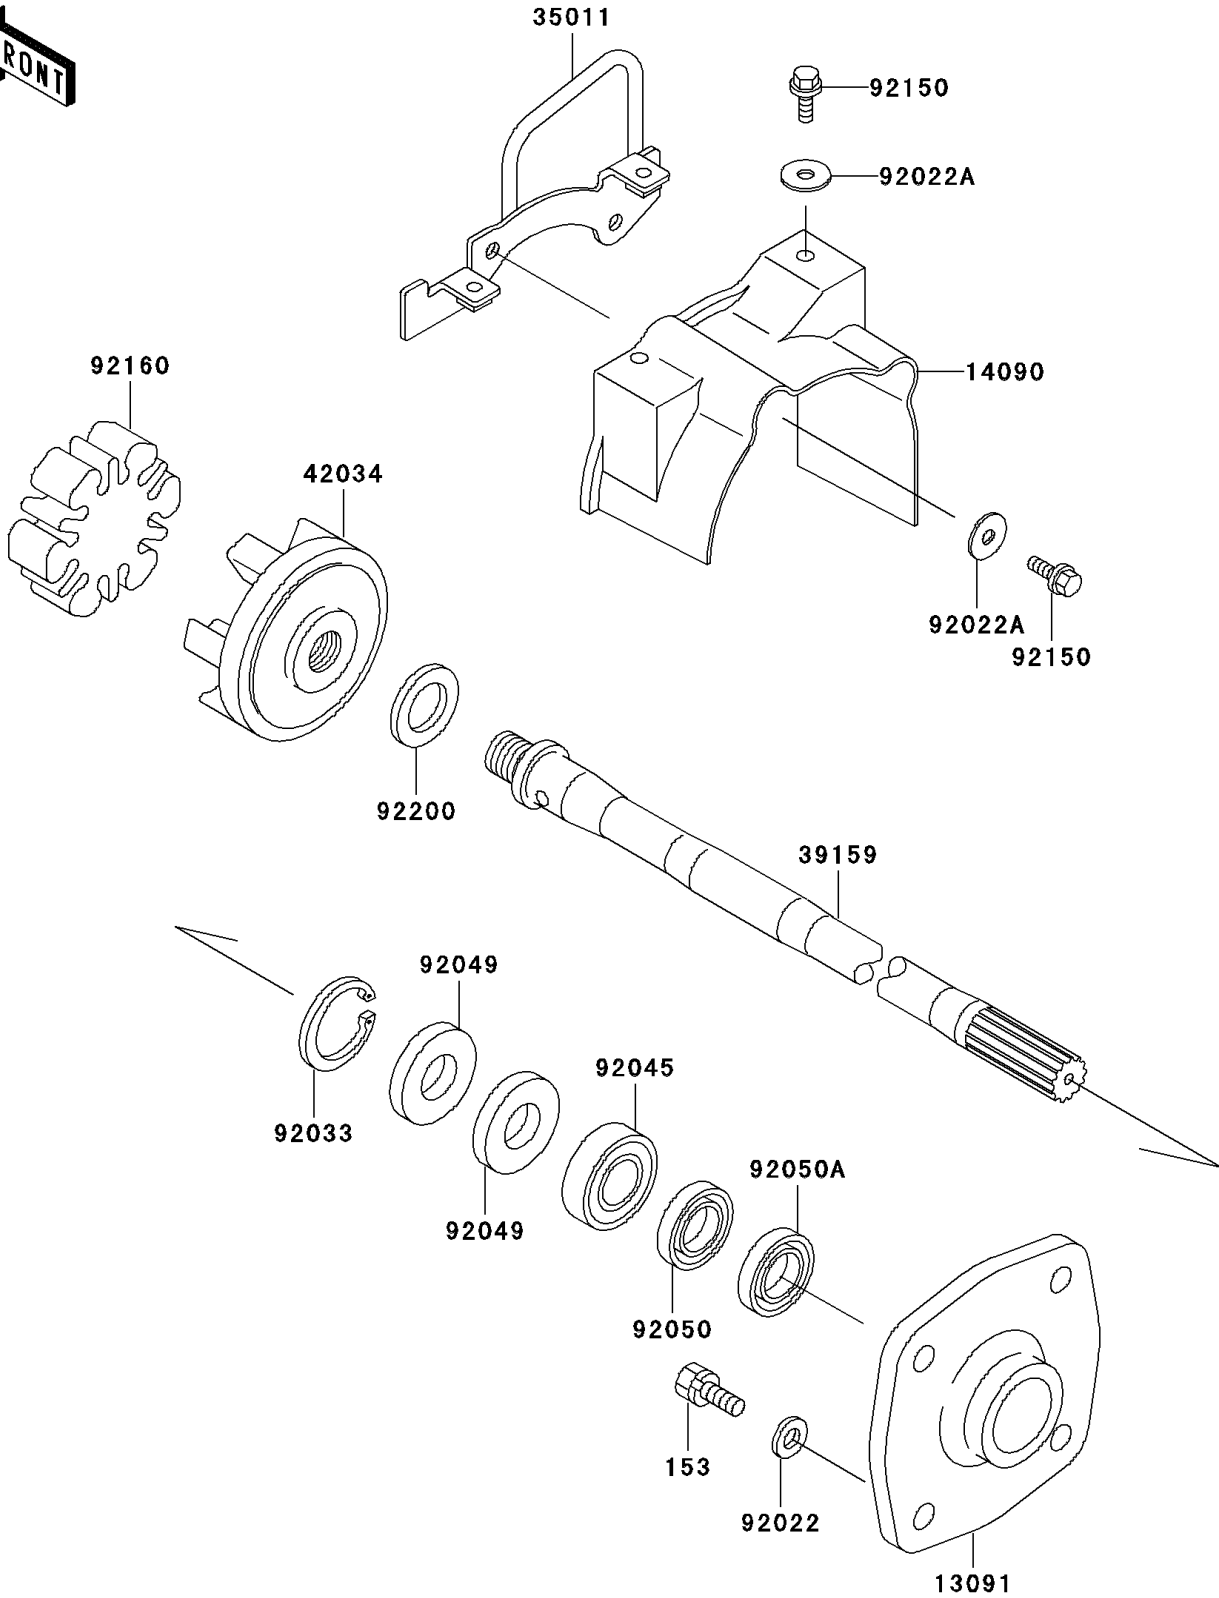

1999 1100 STX PARTS DIAGRAM

Drive Shaft

E3134

1999 1100 STX PARTS LIST

Drive Shaft

ITEM NAME	PART NUMBER	QUANTITY
BOLT-WS-SMALL (Ref # 153)	153R0830	4
HOLDER (Ref # 13091)	13091-3730	1
COVER,COUPLING (Ref # 14090)	14090-3789	1
STAY (Ref # 35011)	35011-3715	1
SHAFT-DRIVE (Ref # 39159)	39159-3725	1
COUPLING (Ref # 42034)	42034-3709	1
WASHER,8.2X18X1.5 (Ref # 92022)	92022-1964	4
WASHER,6.5X20X1.5 (Ref # 92022A)	92022-3710	4
RING-SNAP,42MM (Ref # 92033)	92033-3713	1
BEARING-BALL,60042RD (Ref # 92045)	92045-3705	1
SEAL-OIL,S620426 (Ref # 92049)	92049-3707	2
SEAL-OIL,SCY20368 (Ref # 92050)	92050-502	1
SEAL-OIL,SC20367 (Ref # 92050A)	92050-503	1
BOLT,6X18 (Ref # 92150)	92150-3729	4
DAMPER,COUPLING (Ref # 92160)	92160-3883	1
WASHER,24X32X2.0 (Ref # 92200)	92200-3739	1