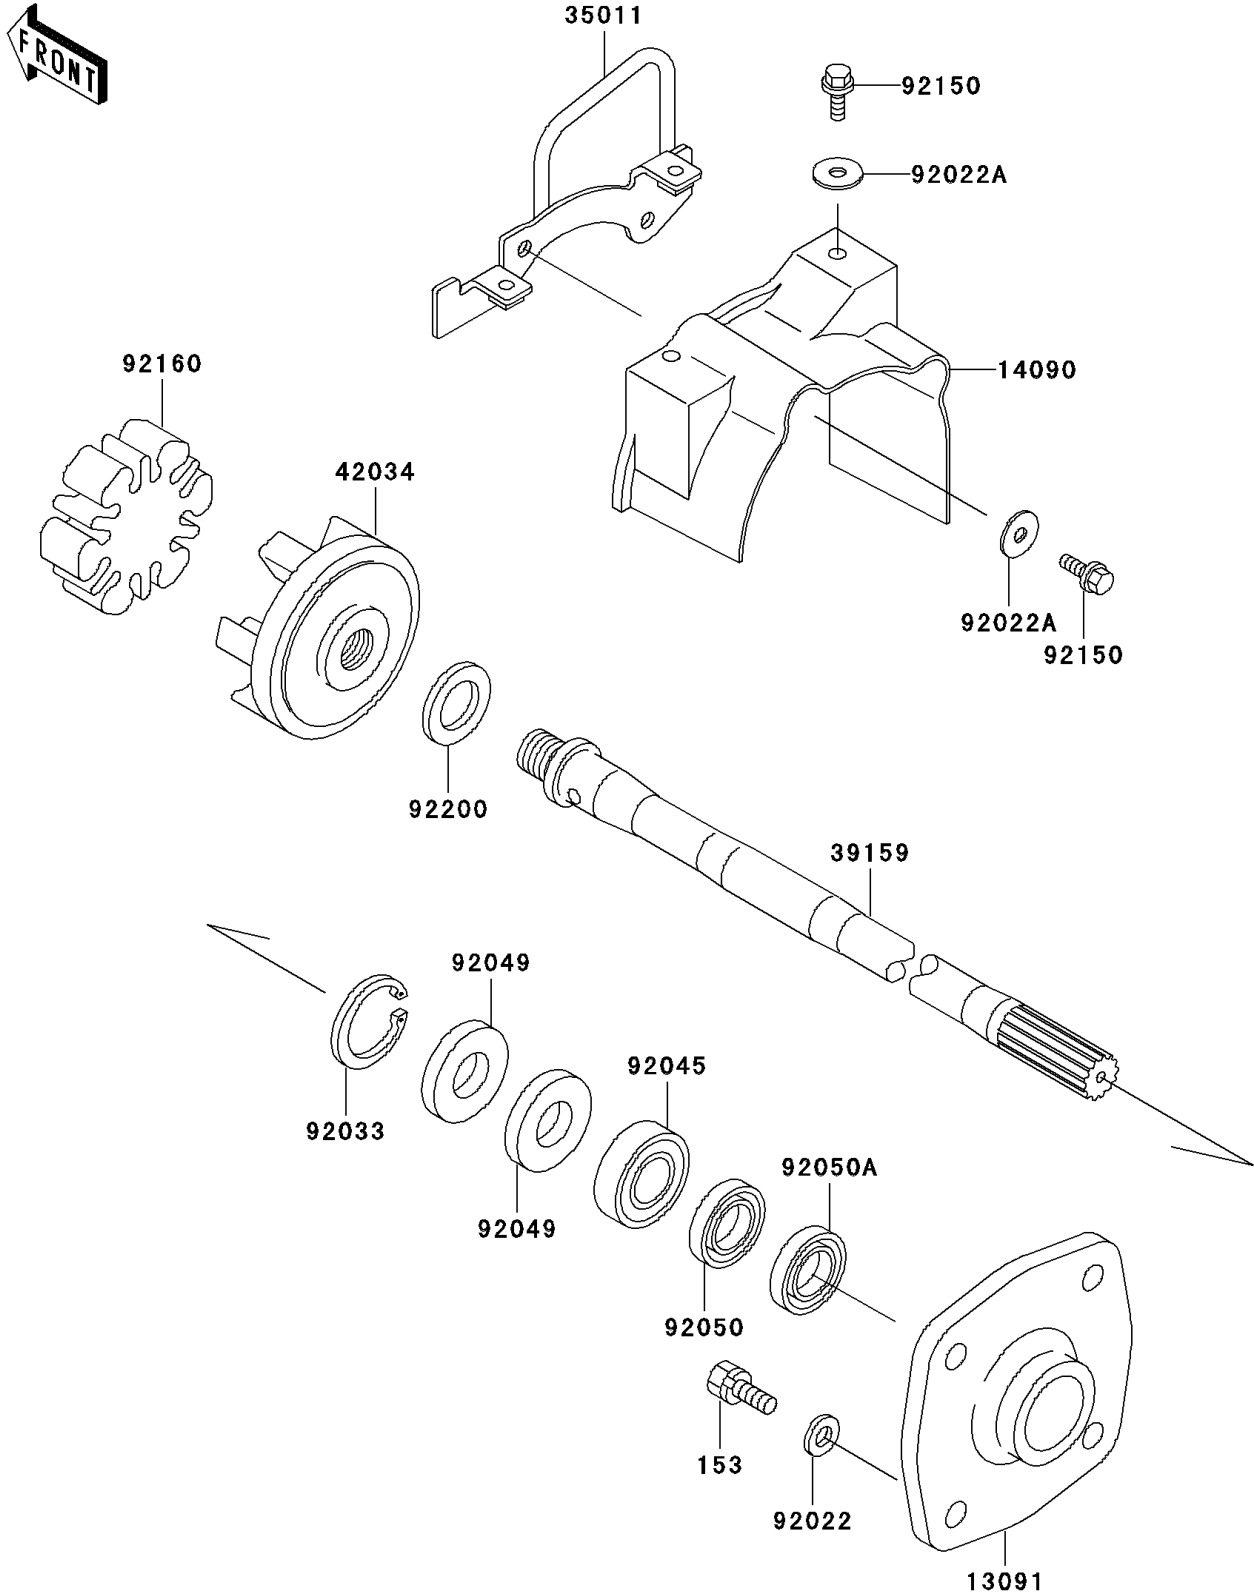

1999 1100 STX PARTS DIAGRAM

Drive Shaft

E3134

1999 1100 STX PARTS LIST

Drive Shaft

ITEM NAME	PART NUMBER	QUANTITY
BOLT-WS-SMALL (Ref # 153)	153R0830	1
HOLDER (Ref # 13091)	13091-3730	1
COVER,COUPLING (Ref # 14090)	14090-3789	1
STAY (Ref # 35011)	35011-3715	1
SHAFT-DRIVE (Ref # 39159)	39159-3725	1
COUPLING (Ref # 42034)	42034-3709	1
WASHER,8.2X18X1.5 (Ref # 92022)	92022-1964	1
WASHER,6.5X20X1.5 (Ref # 92022A)	92022-3710	1
RING-SNAP,42MM (Ref # 92033)	92033-3713	1
BEARING-BALL,60042RD (Ref # 92045)	92045-3705	1
SEAL-OIL,S620426 (Ref # 92049)	92049-3707	1
SEAL-OIL,SCY20368 (Ref # 92050)	92050-502	1
SEAL-OIL,SC20367 (Ref # 92050A)	92050-503	1
BOLT,6X18 (Ref # 92150)	92150-3729	1
DAMPER,COUPLING (Ref # 92160)	92160-3883	1
WASHER,24X32X2.0 (Ref # 92200)	92200-3739	1