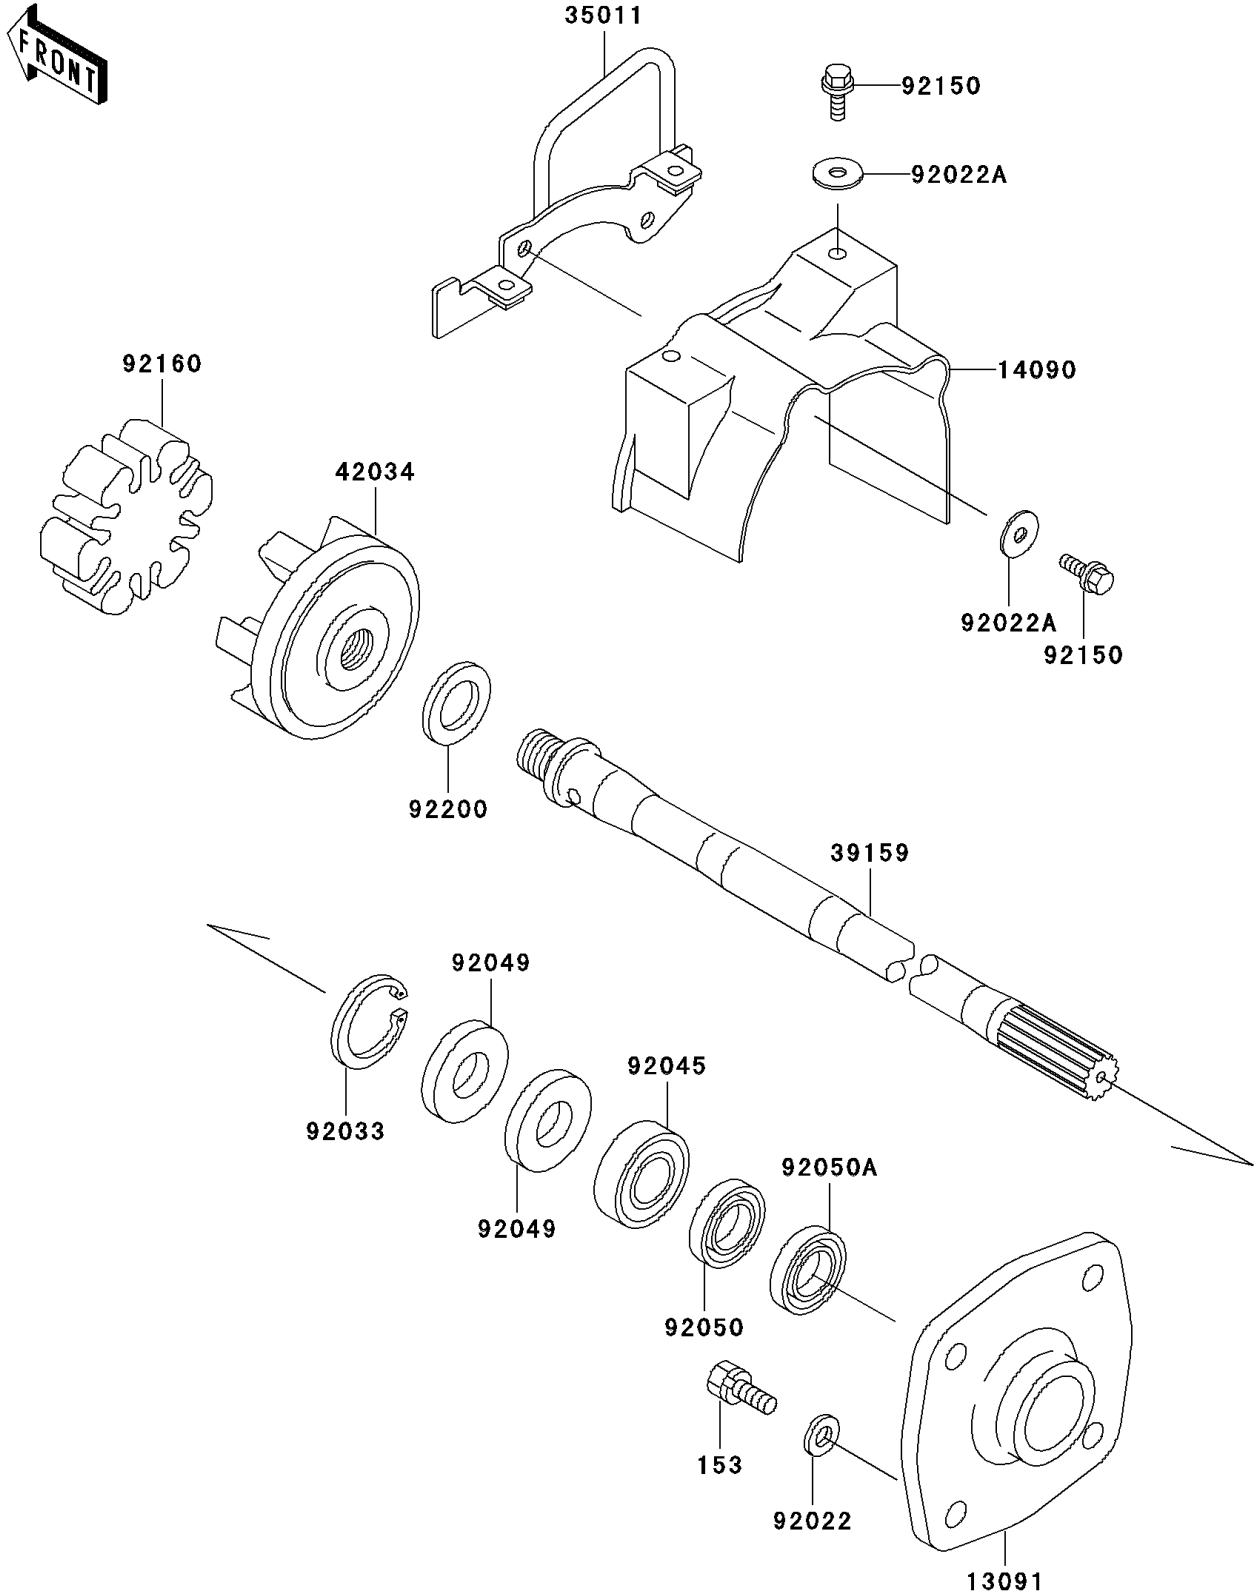

1998 1100 STX PARTS DIAGRAM

Drive Shaft

E3134

1998 1100 STX PARTS LIST

Drive Shaft

ITEM NAME	PART NUMBER	QUANTITY
BOLT-WS-SMALL (Ref # 153)	153R0830	1
HOLDER (Ref # 13091)	13091-3730	1
COVER,COUPLING (Ref # 14090)	14090-3789	1
STAY (Ref # 35011)	35011-3715	1
SHAFT-DRIVE (Ref # 39159)	39159-3725	1
COUPLING (Ref # 42034)	42034-3709	1
WASHER,8.2X18X1.5 (Ref # 92022)	92022-1964	1
WASHER,6.5X20X1.5 (Ref # 92022A)	92022-3710	1
RING-SNAP,42MM (Ref # 92033)	92033-3713	1
BEARING-BALL,60042RD (Ref # 92045)	92045-3705	1
SEAL-OIL,S620426 (Ref # 92049)	92049-3707	1
SEAL-OIL,SCY20368 (Ref # 92050)	92050-502	1
SEAL-OIL,SC20367 (Ref # 92050A)	92050-503	1
BOLT,6X18 (Ref # 92150)	92150-3729	1
DAMPER,COUPLING (Ref # 92160)	92160-3883	1
WASHER,24X32X2.0 (Ref # 92200)	92200-3739	1