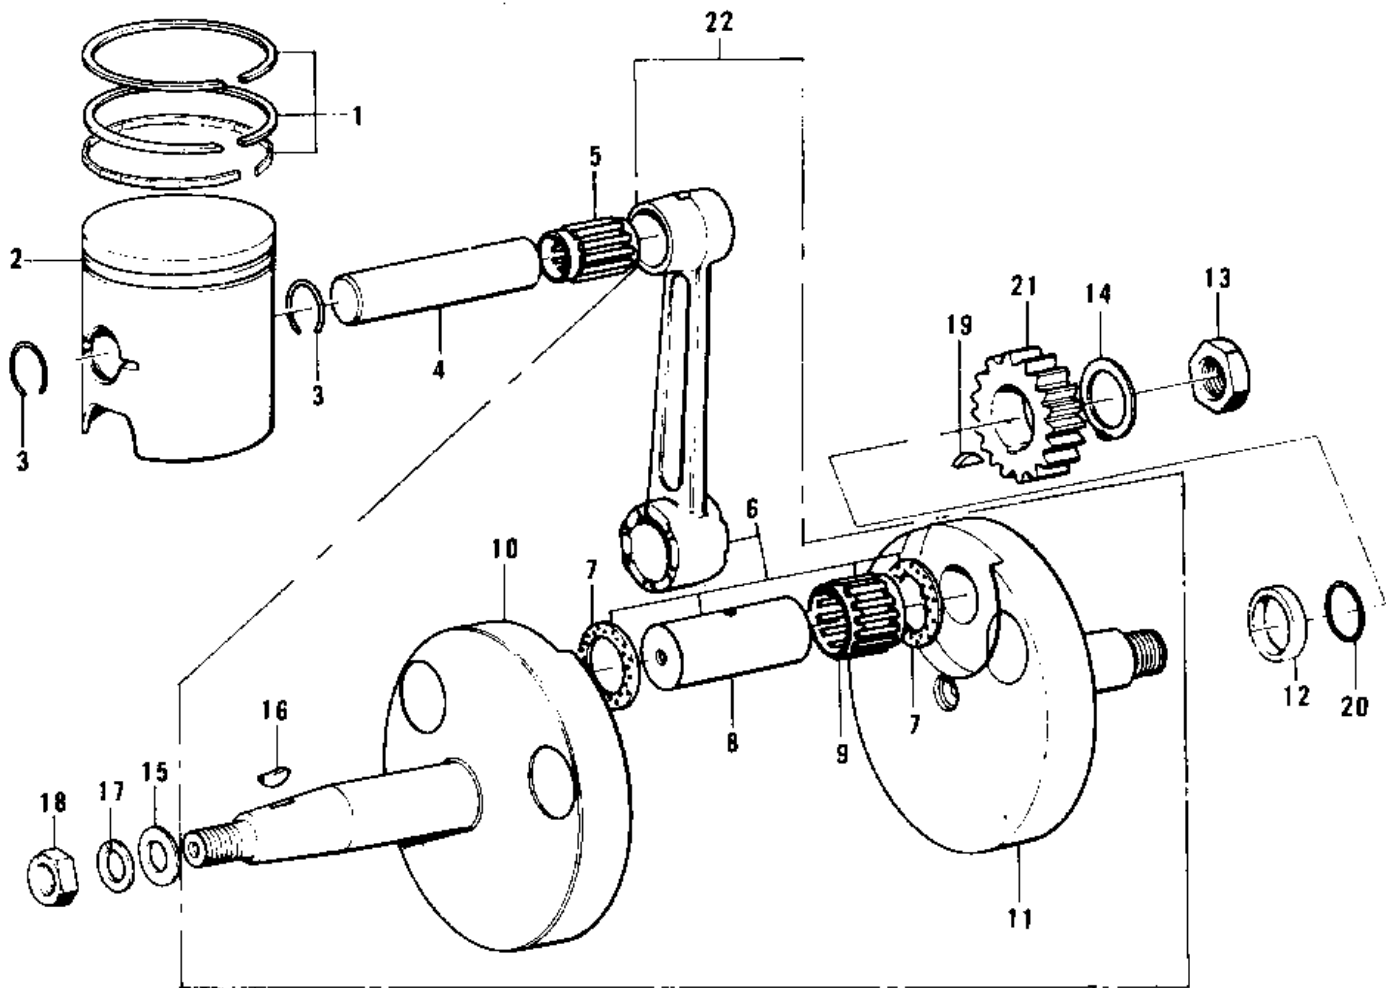

1974 KX450 PARTS DIAGRAM

CRANKSHAFT/PISTON ('74 KX 450)

1974 KX450 PARTS LIST

CRANKSHAFT/PISTON (74 KX 450)

ITEM NAME	PART NUMBER	QUANTITY
RING SET,STD (Ref # 1)	13008-045	1
PISTON,STD (Ref # 2)	13001-060	1
CIRCRIP,PISTON PIN (Ref # 3)	92036-024	2
PIN-PISTON (Ref # 4)	13002-024	1
BEARING-SMALL END,KT (Ref # 5)	13033-1055	1
CONNECTING ROD SET (Ref # 6)	13044-027	1
WASHER,CONROD SIDE (Ref # 7)	92026-093	2
PIN,CRANK (Ref # 8)	13035-032	1
BEARING,BIG END (Ref # 9)	13034-035	1
CRANKSHAFT,L.H (Ref # 10)	13037-054	1
CRANKSHAFT,R.H (Ref # 11)	13038-050	1
COLLAR,CRANKSHAFT (Ref # 12)	92027-190	1
NUT 18MM (Ref # 13)	92015-019	1
WASHER LOCK 18MM (Ref # 14)	92024-015	1
WASHER-PLAIN,14MM (Ref # 15)	92022-172	1
WOODRUFF KEY (Ref # 16)	92038-001	1
WASHER SPRING 14MM (Ref # 17)	461F1400	1
NUT 14MM (Ref # 18)	92015-043	1
WOODRUFF KEY (Ref # 19)	510A5100	1
"O" RING,22MM (Ref # 20)	670B3022	1
GEAR,PRIMART (Ref # 21)	13121-024	1
CRANKSHAFT ASSY (Ref # 22)	13036-042	1