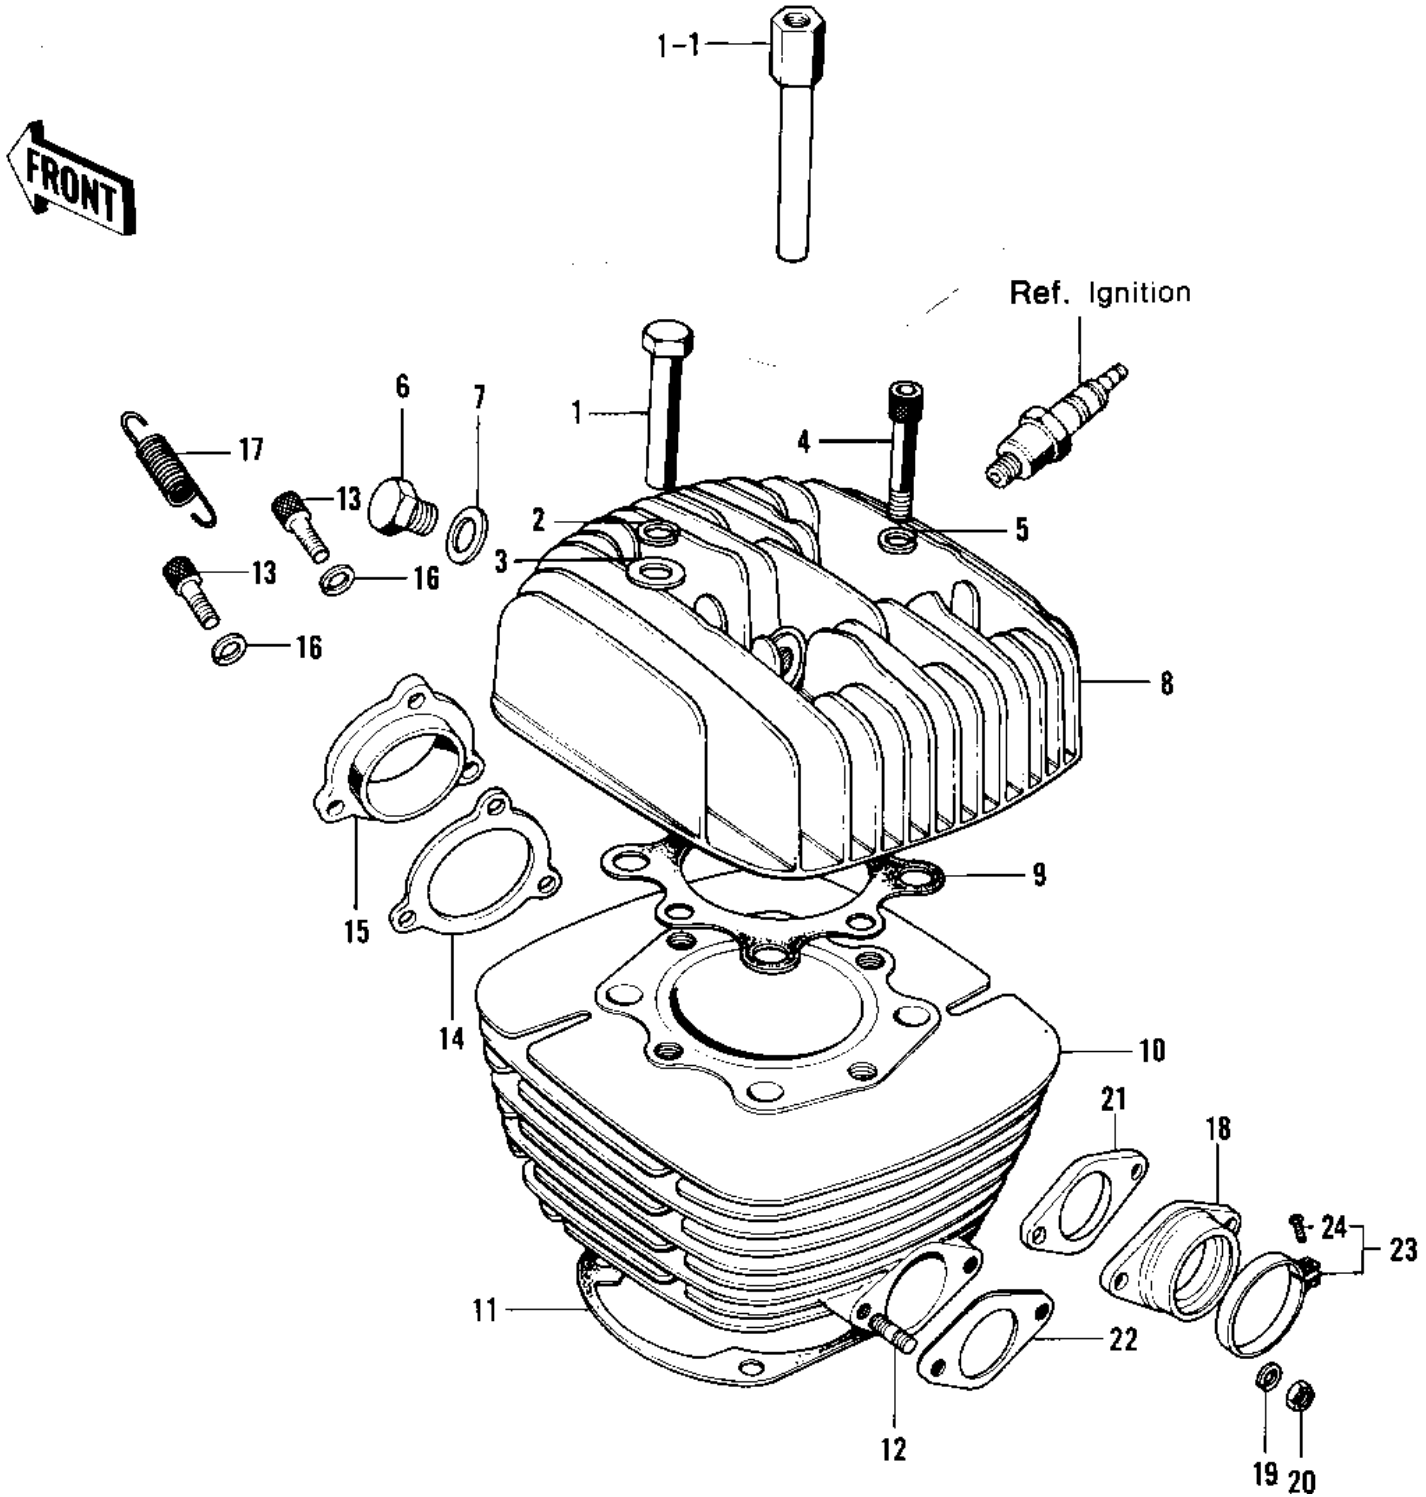

1974 KX450 PARTS DIAGRAM

CYLINDER HEAD/CYLINDER (74 KX 450)

F

1974 KX450 PARTS LIST

CYLINDER HEAD/CYLINDER (74 KX 450)

ITEM NAME	PART NUMBER	QUANTITY
NUT 10MM (Ref # 1)	92015-022	2
NUT,CYLINDER HEAD (Ref # 1-1)	92015-073	2
WASHER SPRING 14MM (Ref # 2)	461F1400	4
WASHER PLAIN 14MM (Ref # 3)	410B1400	4
BOLT,8X50 (Ref # 4)	120P0850	4
WASHER SPRING 8MM (Ref # 5)	461F0800	4
WASHER SPRING 8MM (Ref # 5)	461F0800	4
PLUG-CYLINDER HEAD (Ref # 6)	92067-005	1
GASKET-CYL HEAD PLUG (Ref # 7)	92065-068	1
CYLINDER HEAD (Ref # 8)	11001-082	1
GASKET,CYLINDER HEAD (Ref # 9)	11004-059	1
CYLINDER (Ref # 10)	11005-102	1
GASKET,CYLINDER BASE (Ref # 11)	11009-035	1
STUD 8X20 (Ref # 12)	172G0820	2
BOLT,6X20 (Ref # 13)	120P0620	3
GASKET,EXHAUST PIPE (Ref # 14)	18050-005	1
HOLDER,EXHAUST PIPE (Ref # 15)	18062-007	1
WASHER SPRING 6MM (Ref # 16)	461F0600	3
SPRING,MUFFLER CONEC (Ref # 17)	18071-007	2
HOLDER,CARBURETOR (Ref # 18)	16065-021	1
WASHER SPRING 8MM (Ref # 19)	461F0800	2
WASHER SPRING 8MM (Ref # 19)	461F0800	2
NUT 8MM (Ref # 20)	318B0800	2
INSULATOR,HEAT (Ref # 21)	16061-015	1
GASKET,AIR INLET (Ref # 22)	16062-017	1
CLAMP,CARBURETOR HLD (Ref # 23)	92037-116	1
SCREW-PAN-CROS (Ref # 24)	220B0535	1