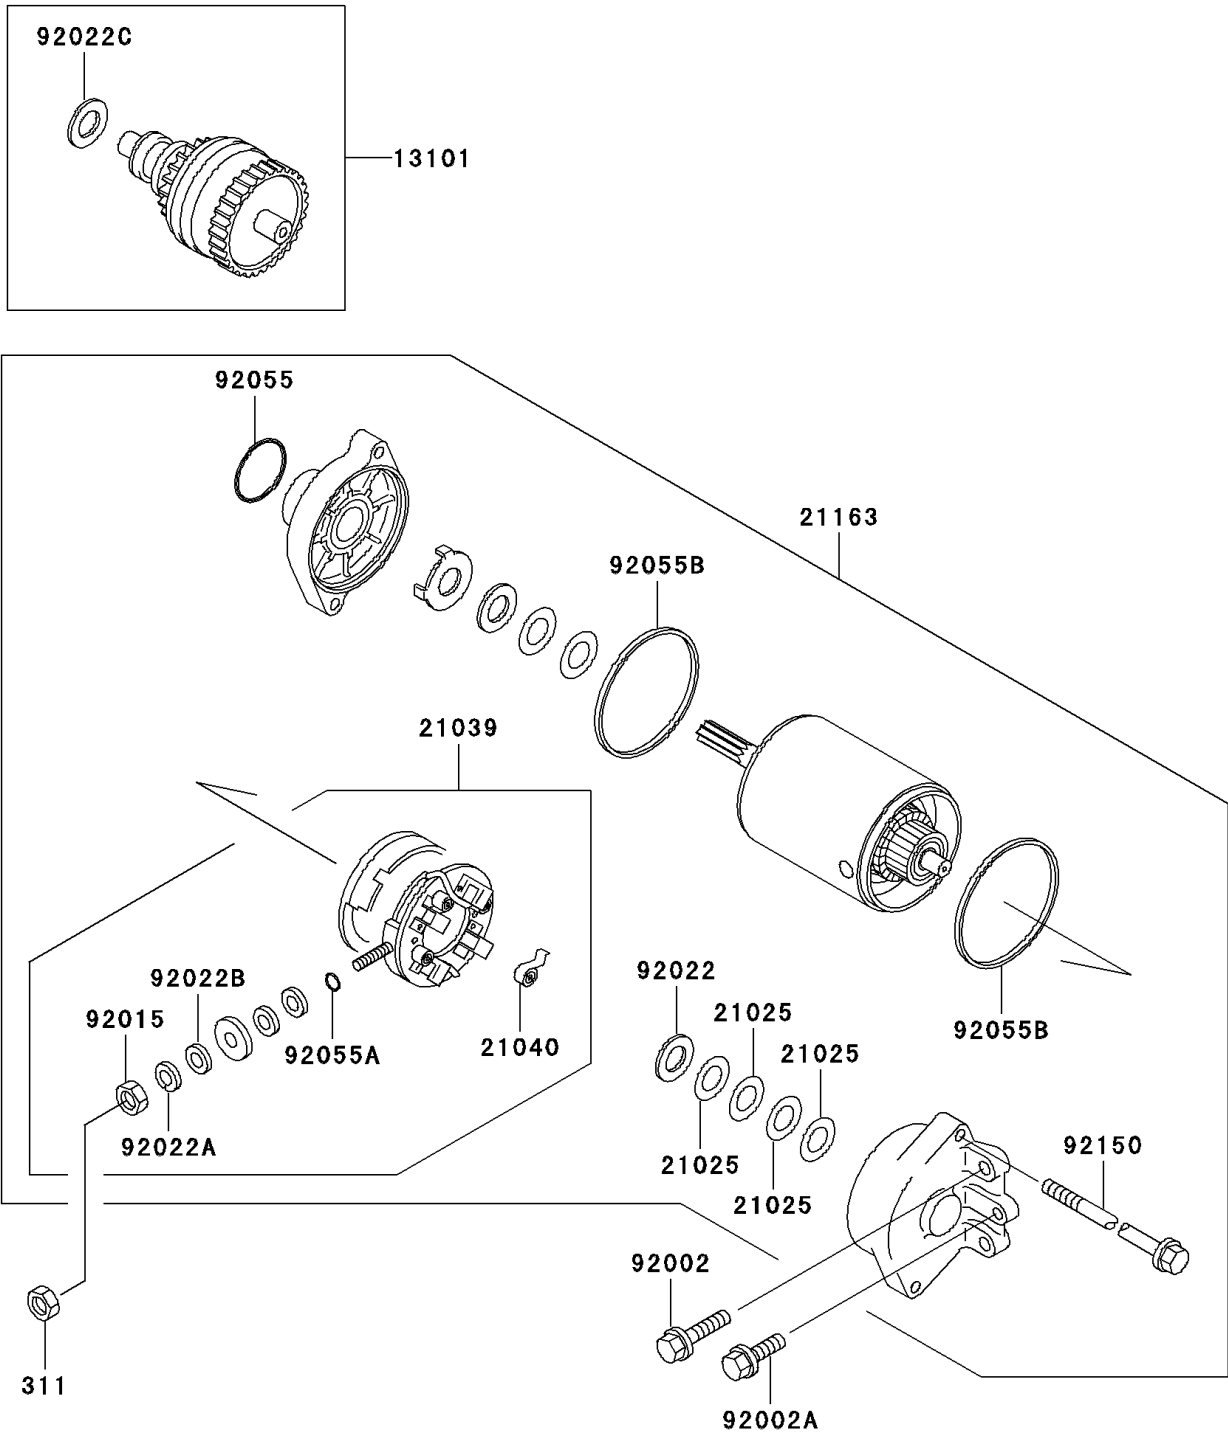

1998 1100 STX PARTS DIAGRAM

Starter Motor

E1840

1998 1100 STX PARTS LIST

Starter Motor

ITEM NAME	PART NUMBER	QUANTITY
NUT-HEX,6MM (Ref # 311)	311R0600	1
GEAR-ASSY (Ref # 13101)	13101-3708	1
WASHER,9.1X18X0.2 (Ref # 21025)	21025-011	1
BRUSH,CARBON (Ref # 21039)	21039-3703	1
SPRING-BRUSH (Ref # 21040)	21040-1055	1
STARTER-ELECTRIC (Ref # 21163)	21163-3709	1
BOLT,6X25 (Ref # 92002)	92002-3714	1
BOLT,6X12 (Ref # 92002A)	92002-3763	1
NUT,6MM (Ref # 92015)	92015-3710	1
WASHER,9.1X18X0.8 (Ref # 92022)	92022-1132	1
WASHER,6MM (Ref # 92022A)	92022-3711	1
WASHER,6MM (Ref # 92022B)	92022-3713	1
WASHER,12X24X1.0 (Ref # 92022C)	92022-3731	1
RING-O (Ref # 92055)	92055-1276	1
RING-O,4.5X2.0 (Ref # 92055A)	92055-1370	1
RING-O,STARTER MOTOR (Ref # 92055B)	92055-1381	1
BOLT (Ref # 92150)	92150-3772	1