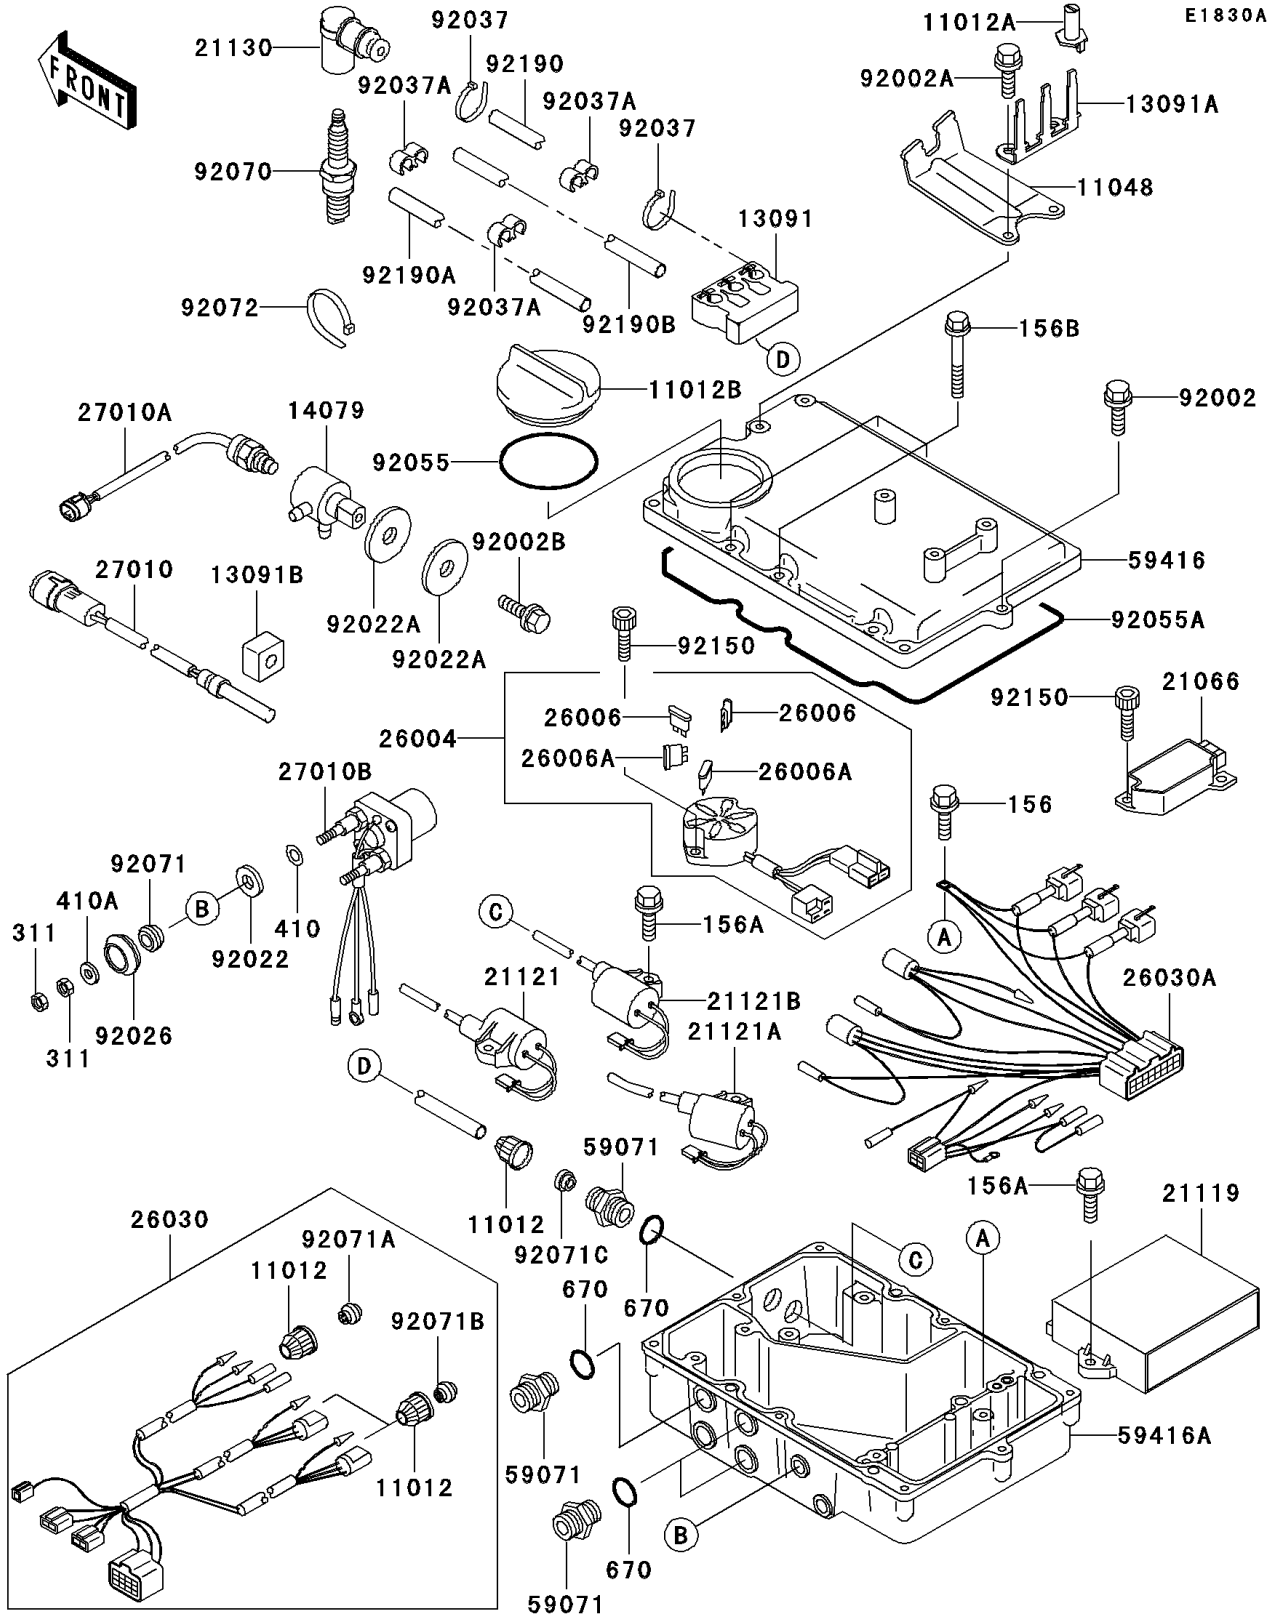

1999 1100 STX PARTS DIAGRAM

Ignition System(JT1100-B2)