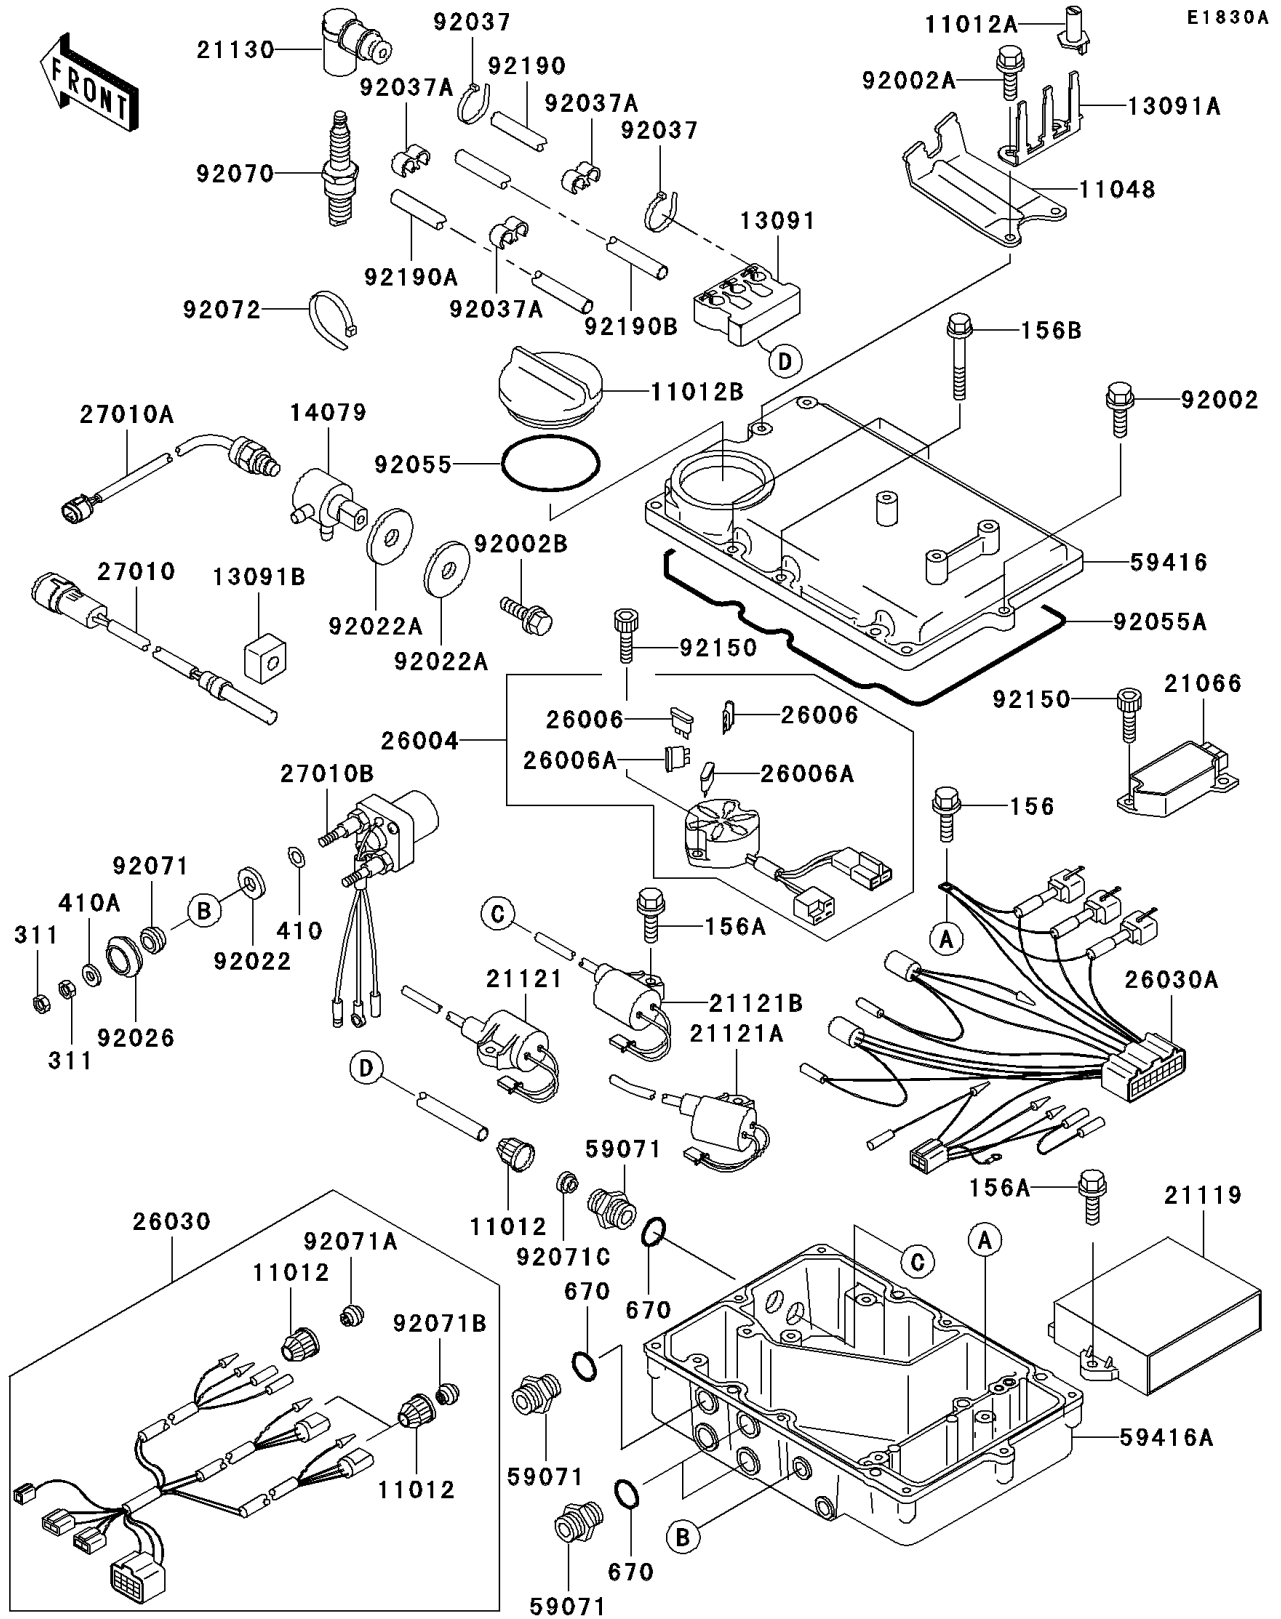

1999 1100 STX PARTS DIAGRAM

Ignition System(JT1100-B2)