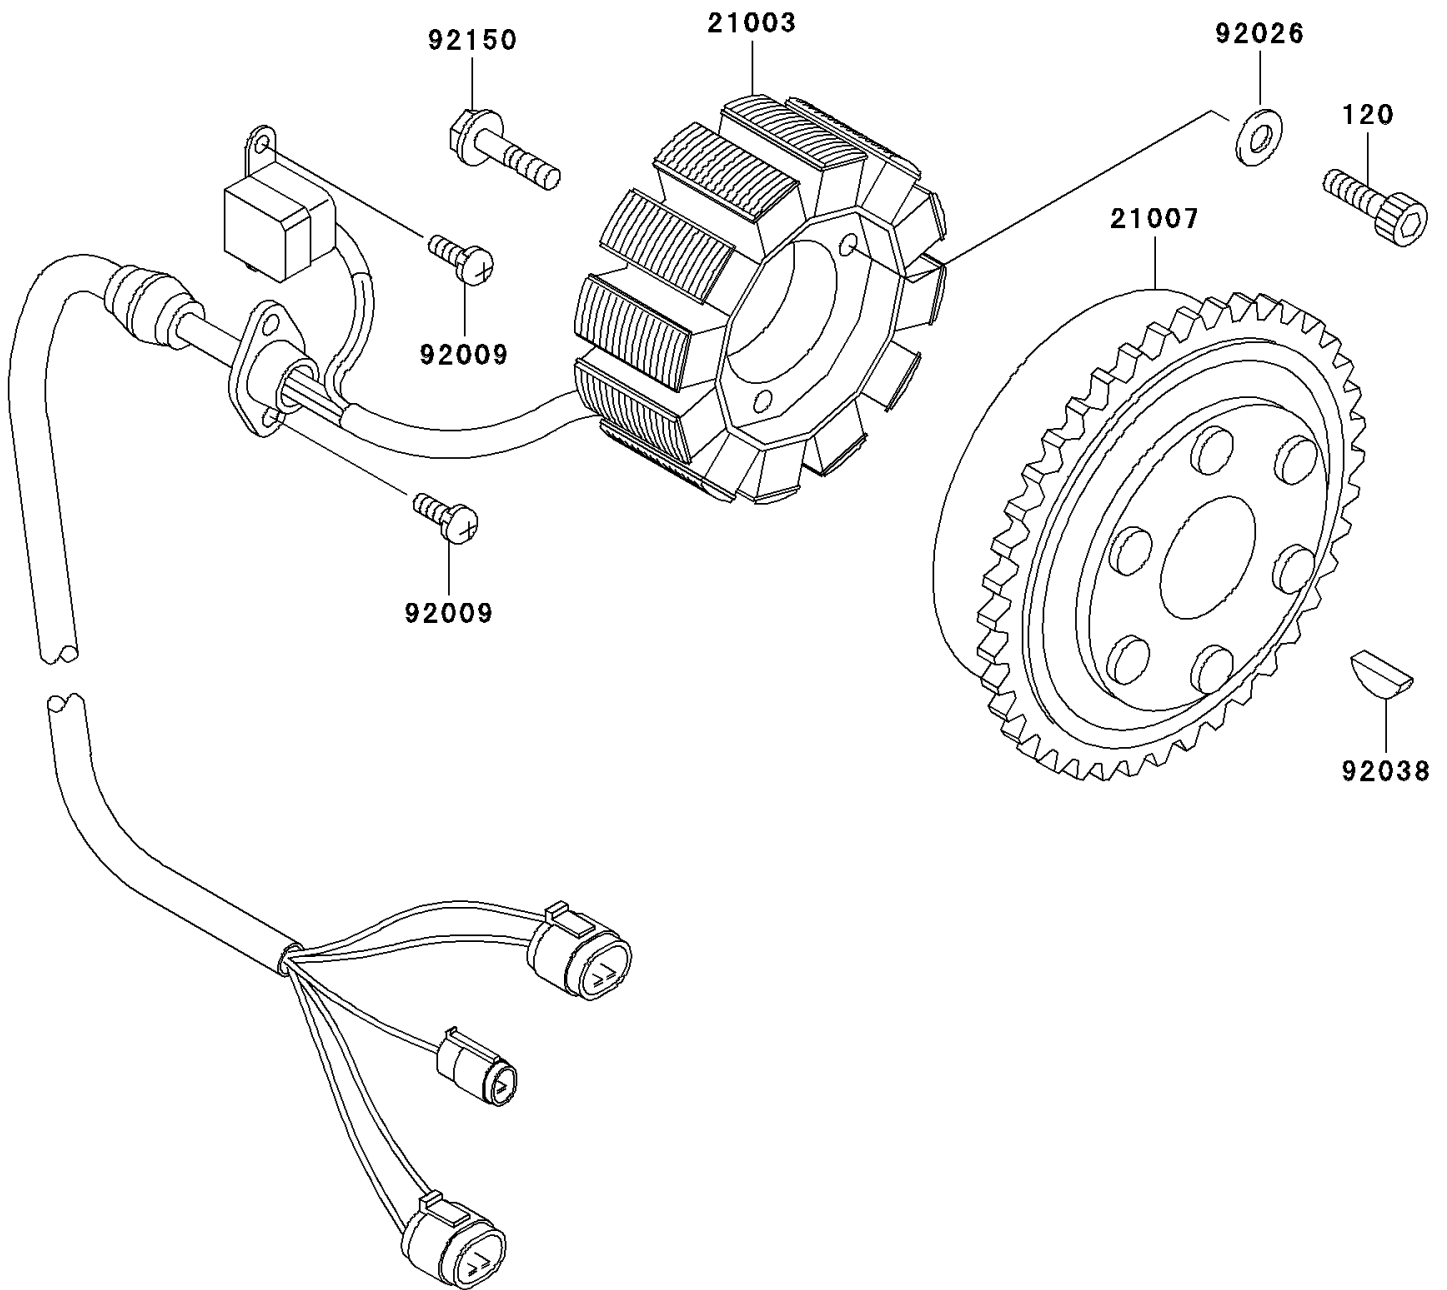

# 1999 1100 STX PARTS DIAGRAM

Generator(JT1100-B2)

E1810A

# 1999 1100 STX PARTS LIST

Generator(JT1100-B2)

ITEM NAME	PART NUMBER	QUANTITY
BOLT-SOCKET,6X30 (Ref # 120)	120P0630	3
STATOR (Ref # 21003)	21003-3736	1
ROTOR,MAGNETO (Ref # 21007)	21007-3722	1
SCREW,5X12 (Ref # 92009)	92009-1296	4
SPACER,6.3X12X1.0 (Ref # 92026)	92026-094	3
KEY,WOODRUFF (Ref # 92038)	92038-001	1
BOLT (Ref # 92150)	92150-3843	1