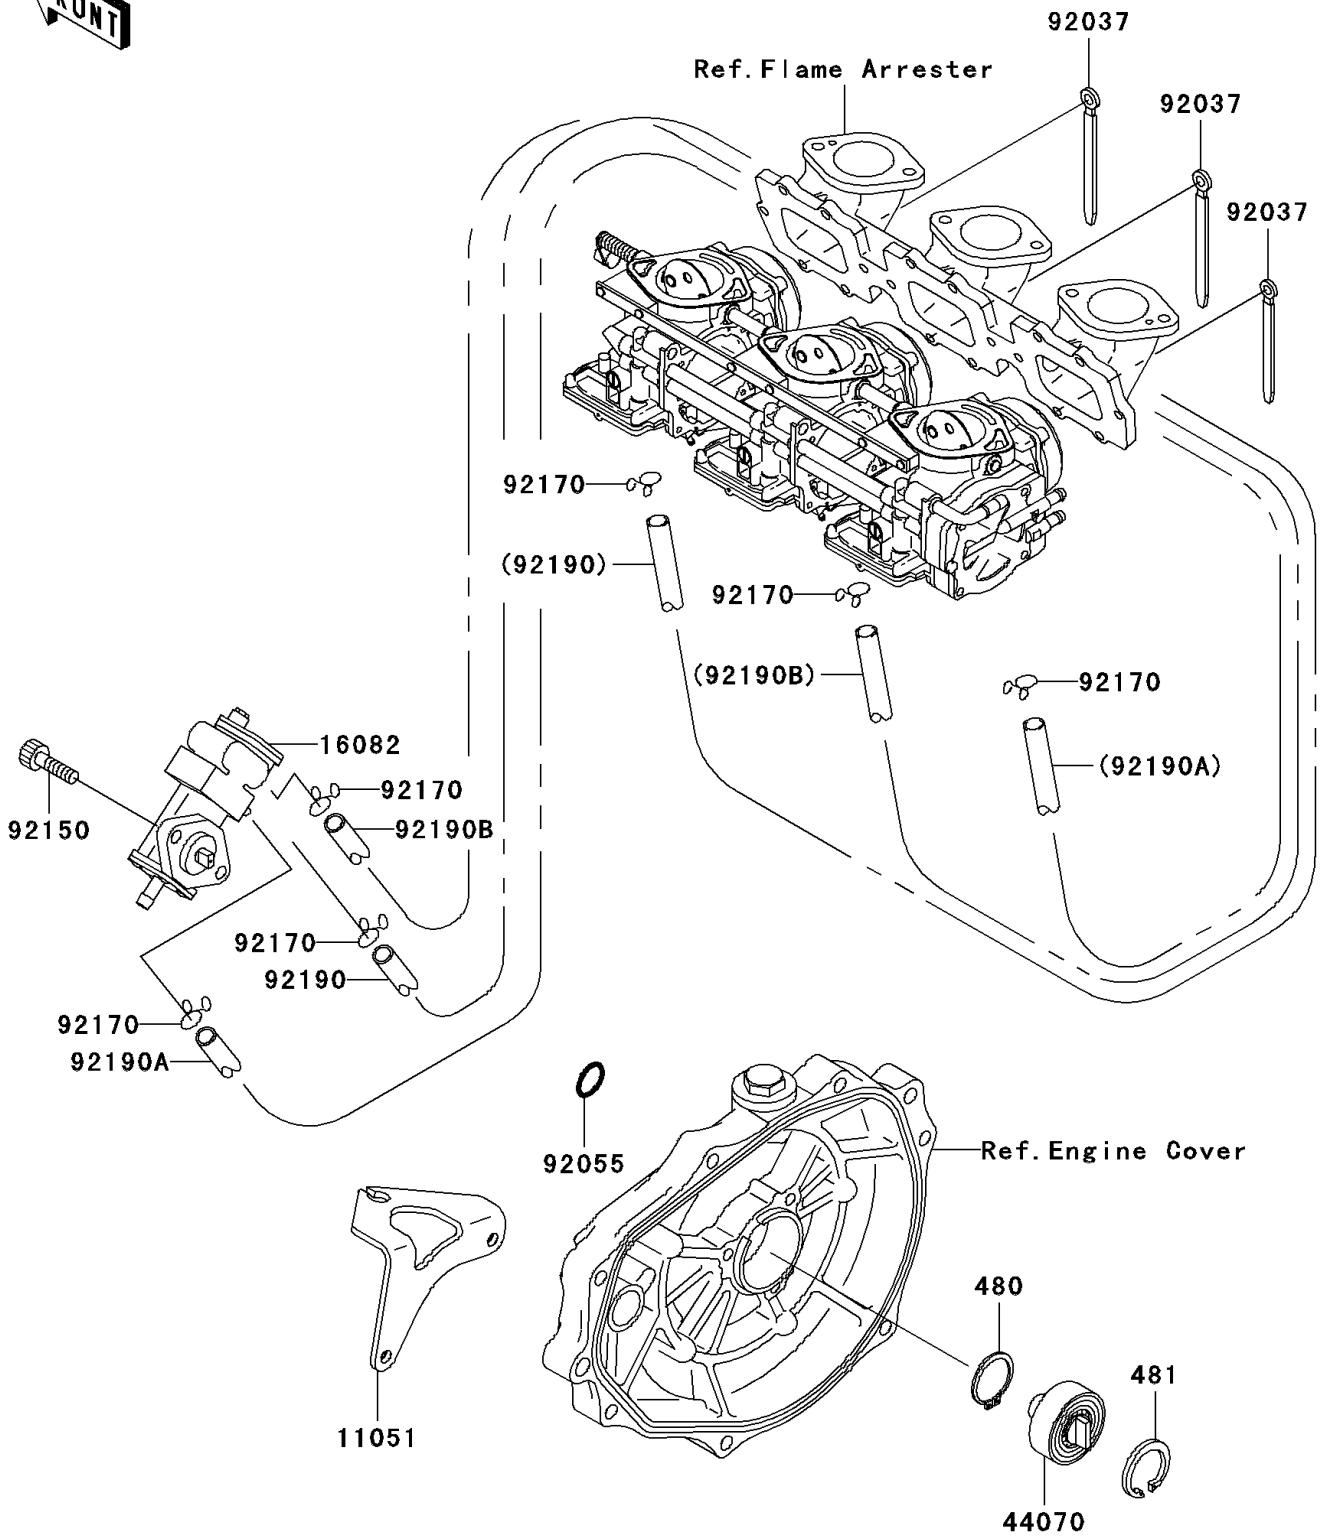

1999 1100 STX PARTS DIAGRAM

Oil Pump(JT1100-B2)

E1710A

1999 1100 STX PARTS LIST

Oil Pump(JT1100-B2)

ITEM NAME	PART NUMBER	QUANTITY
CIRCLIP-TYPE-C,12MM (Ref # 480)	480J1200	1
CIRCLIP-TYPE-C,37MM (Ref # 481)	481J3700	1
BRACKET,CABLE (Ref # 11051)	11051-3724	1
PUMP-ASSY-OIL (Ref # 16082)	16082-3723	1
DAMPER-ASSY (Ref # 44070)	44070-3701	1
CLAMP,L=100 (Ref # 92037)	92037-3736	3
RING-O,19.5X1.5 (Ref # 92055)	92055-055	1
BOLT,SOCKET,6X25 (Ref # 92150)	92150-3830	2
CLAMP (Ref # 92170)	92170-3750	6
TUBE,3X6X420 (Ref # 92190)	92190-3945	1
TUBE,3X6X600 (Ref # 92190A)	92190-3947	1
TUBE,RR,CARBURETOR (Ref # 92190B)	92190-3967	1