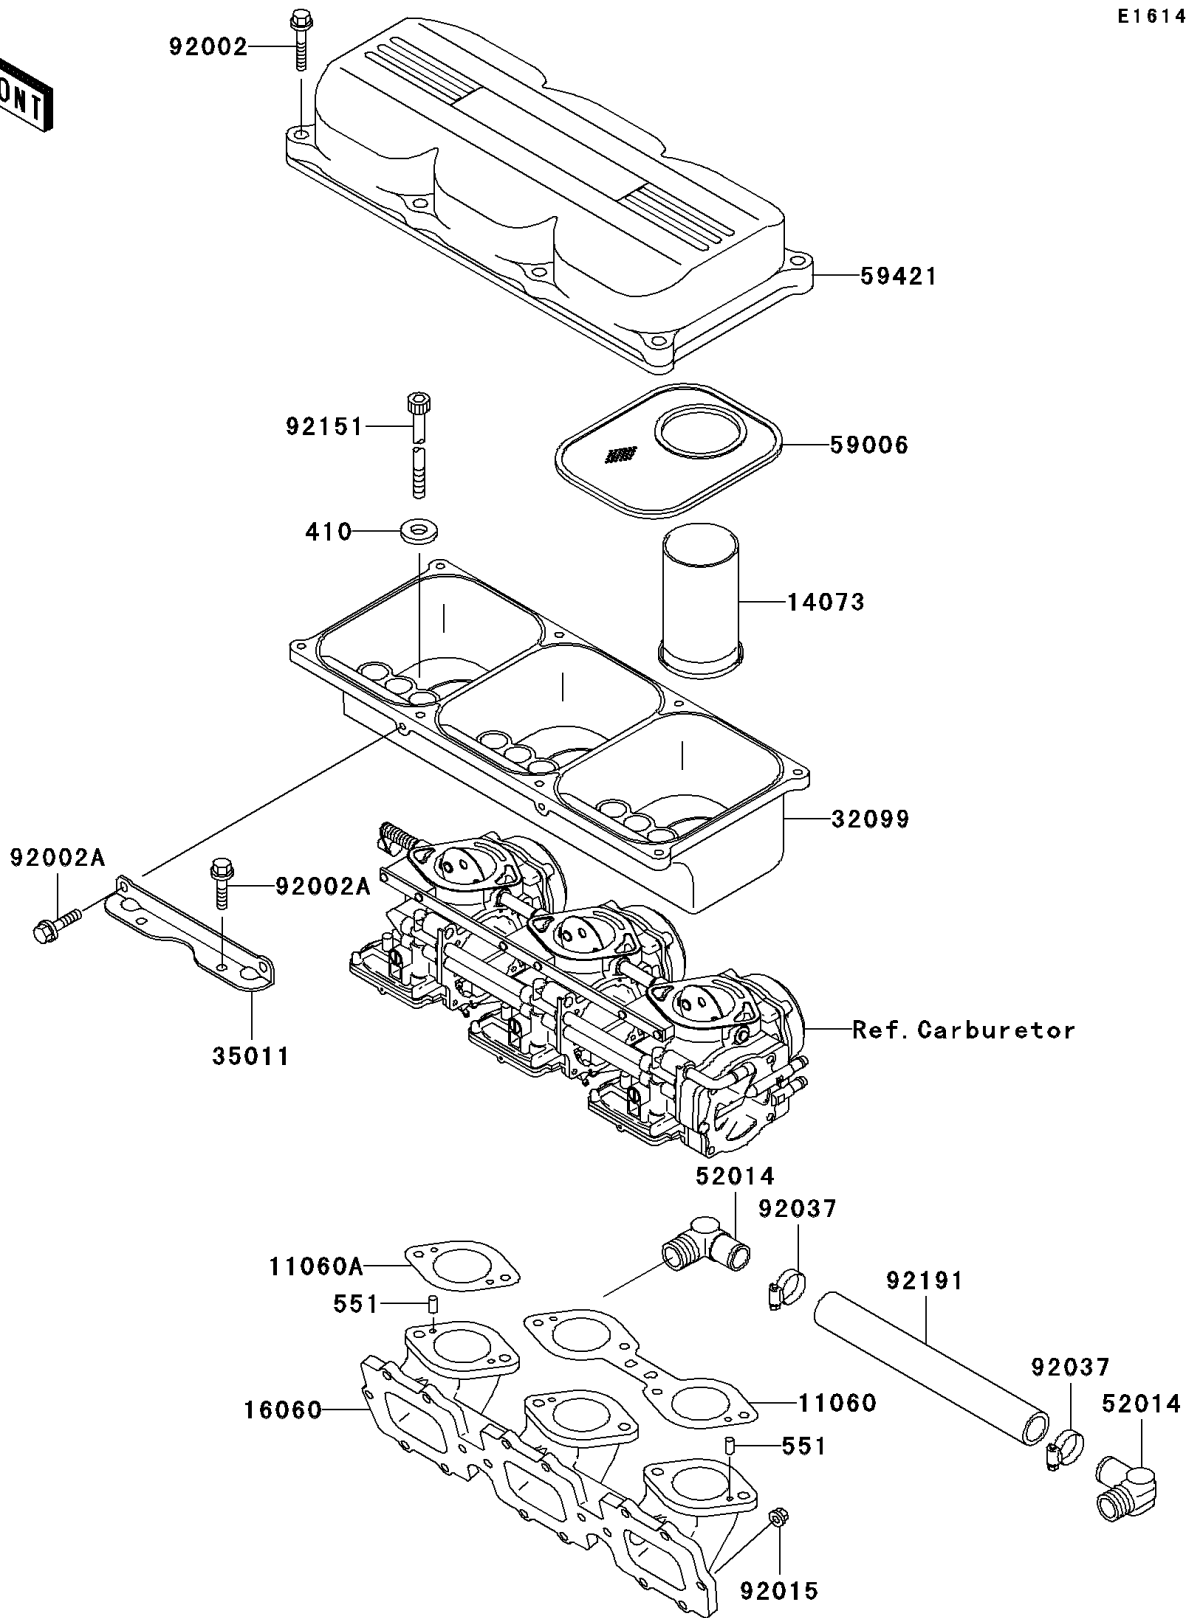

1999 1100 STX PARTS DIAGRAM

Flame Arrester

E1614

1999 1100 STX PARTS LIST

Flame Arrester

ITEM NAME	PART NUMBER	QUANTITY
WASHER-PLAIN-SMALL,6MM (Ref # 410)	410S0600	1
PIN-DOWEL (Ref # 551)	551R0408	1
GASKET,CARBURETOR (Ref # 11060)	11060-3775	1
GASKET (Ref # 11060A)	11060-3776	1
DUCT (Ref # 14073)	14073-3772	1
PIPE-INTAKE (Ref # 16060)	16060-3704	1
CASE (Ref # 32099)	32099-3830	1
STAY (Ref # 35011)	35011-3707	1
ELBOW (Ref # 52014)	52014-3712	1
ARRESTER-FLAME (Ref # 59006)	59006-3713	1
COVER-INTAKE (Ref # 59421)	59421-3724	1
BOLT,6X30 (Ref # 92002)	92002-3726	1
BOLT,6X16 (Ref # 92002A)	92002-3728	1
NUT,6MM (Ref # 92015)	92015-3767	1
CLAMP,COOLING HOSE (Ref # 92037)	92037-1589	1
BOLT,SOCKET,6X130 (Ref # 92151)	92151-3725	1
TUBE (Ref # 92191)	92191-3778	1