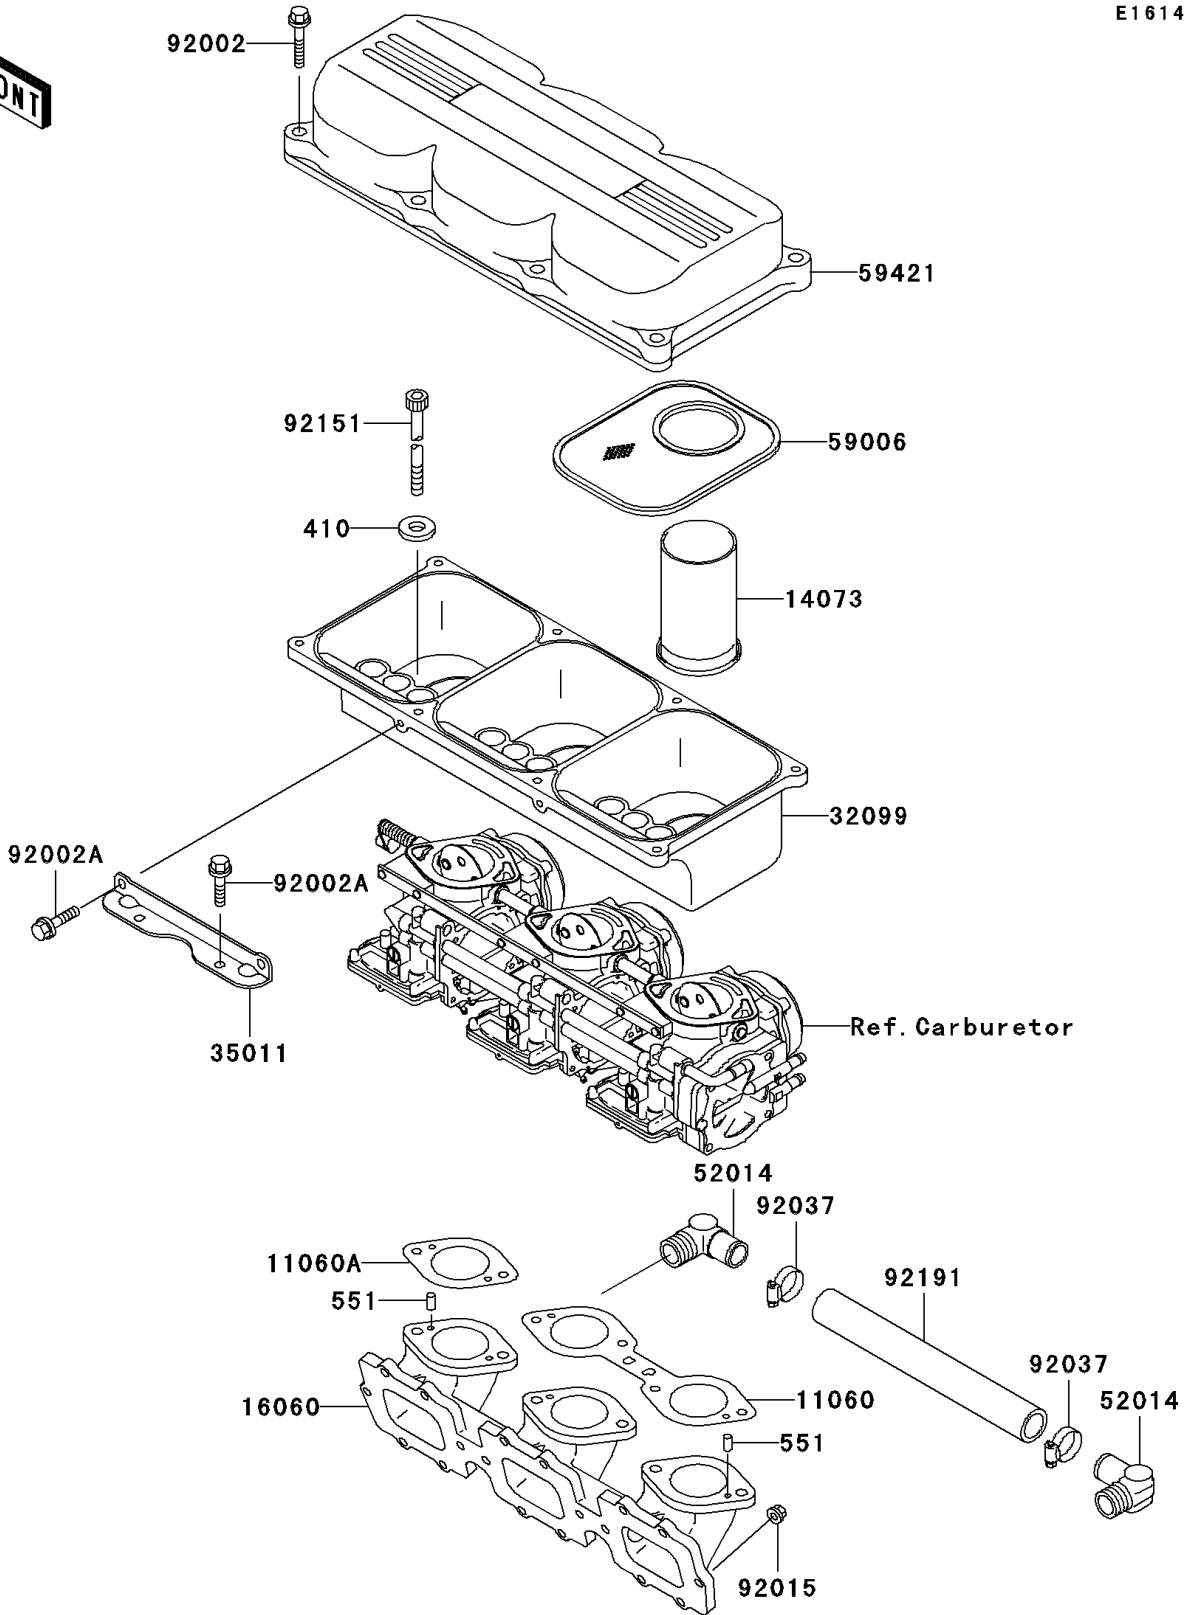

# 1999 1100 STX PARTS DIAGRAM

Flame Arrester

E1614

## 1999 1100 STX PARTS LIST

### Flame Arrester

| ITEM NAME                          | PART NUMBER | QUANTITY |
|------------------------------------|-------------|----------|
| WASHER-PLAIN-SMALL,6MM (Ref # 410) | 410S0600    | 6        |
| PIN-DOWEL (Ref # 551)              | 551R0408    | 4        |
| GASKET,CARBURETOR (Ref # 11060)    | 11060-3775  | 1        |
| GASKET (Ref # 11060A)              | 11060-3776  | 1        |
| DUCT (Ref # 14073)                 | 14073-3772  | 3        |
| PIPE-INTAKE (Ref # 16060)          | 16060-3704  | 1        |
| CASE (Ref # 32099)                 | 32099-3830  | 1        |
| STAY (Ref # 35011)                 | 35011-3707  | 1        |
| ELBOW (Ref # 52014)                | 52014-3712  | 2        |
| ARRESTER-FLAME (Ref # 59006)       | 59006-3713  | 3        |
| COVER-INTAKE (Ref # 59421)         | 59421-3724  | 1        |
| BOLT,6X30 (Ref # 92002)            | 92002-3726  | 8        |
| BOLT,6X16 (Ref # 92002A)           | 92002-3728  | 4        |
| NUT,6MM (Ref # 92015)              | 92015-3767  | 18       |
| CLAMP,COOLING HOSE (Ref # 92037)   | 92037-1589  | 2        |
| BOLT,SOCKET,6X130 (Ref # 92151)    | 92151-3725  | 6        |
| TUBE (Ref # 92191)                 | 92191-3778  | 1        |