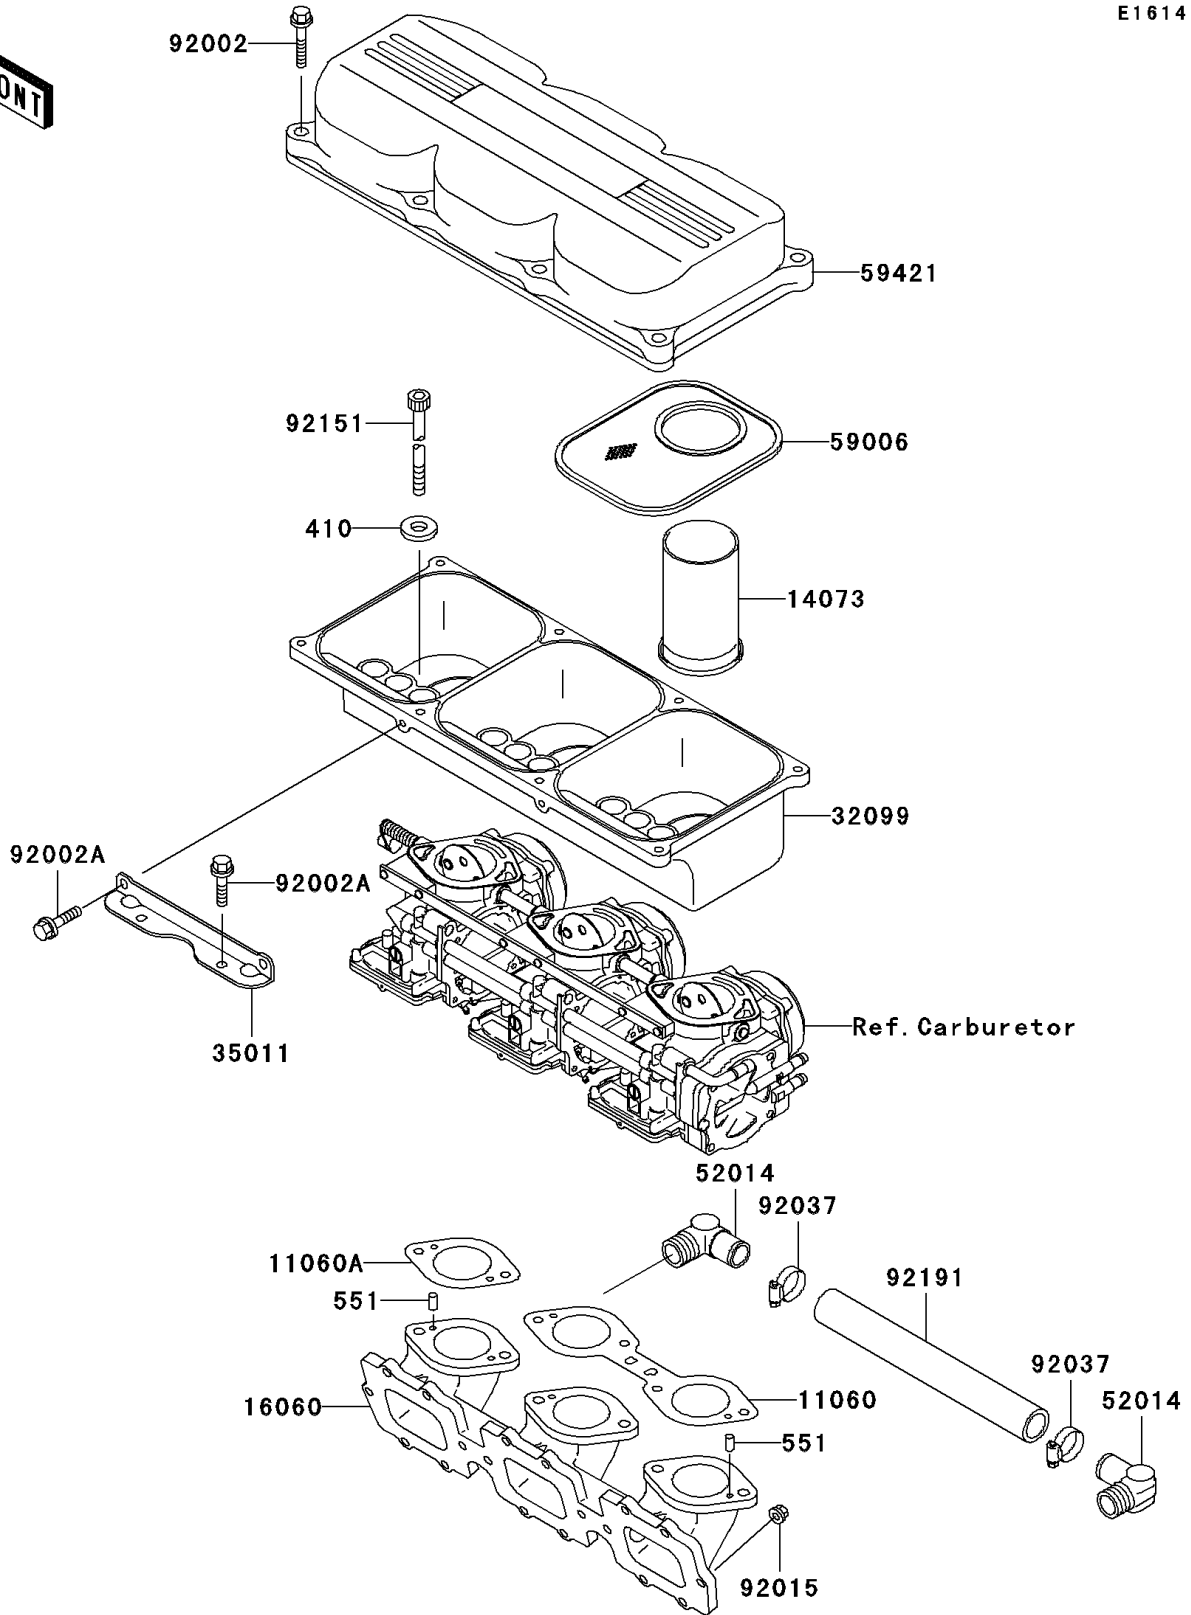

1998 1100 STX PARTS DIAGRAM

Flame Arrester

E1614

1998 1100 STX PARTS LIST

Flame Arrester

ITEM NAME	PART NUMBER	QUANTITY
WASHER-PLAIN-SMALL,6MM (Ref # 410)	410S0600	1
PIN-DOWEL (Ref # 551)	551R0408	1
GASKET,CARBURETOR (Ref # 11060)	11060-3775	1
GASKET (Ref # 11060A)	11060-3776	1
DUCT (Ref # 14073)	14073-3772	1
PIPE-INTAKE (Ref # 16060)	16060-3704	1
CASE (Ref # 32099)	32099-3830	1
STAY (Ref # 35011)	35011-3707	1
ELBOW (Ref # 52014)	52014-3712	1
ARRESTER-FLAME (Ref # 59006)	59006-3713	1
COVER-INTAKE (Ref # 59421)	59421-3724	1
BOLT,6X30 (Ref # 92002)	92002-3726	1
BOLT,6X16 (Ref # 92002A)	92002-3728	1
NUT,6MM (Ref # 92015)	92015-3767	1
CLAMP,COOLING HOSE (Ref # 92037)	92037-1589	1
BOLT,SOCKET,6X130 (Ref # 92151)	92151-3725	1
TUBE (Ref # 92191)	92191-3778	1