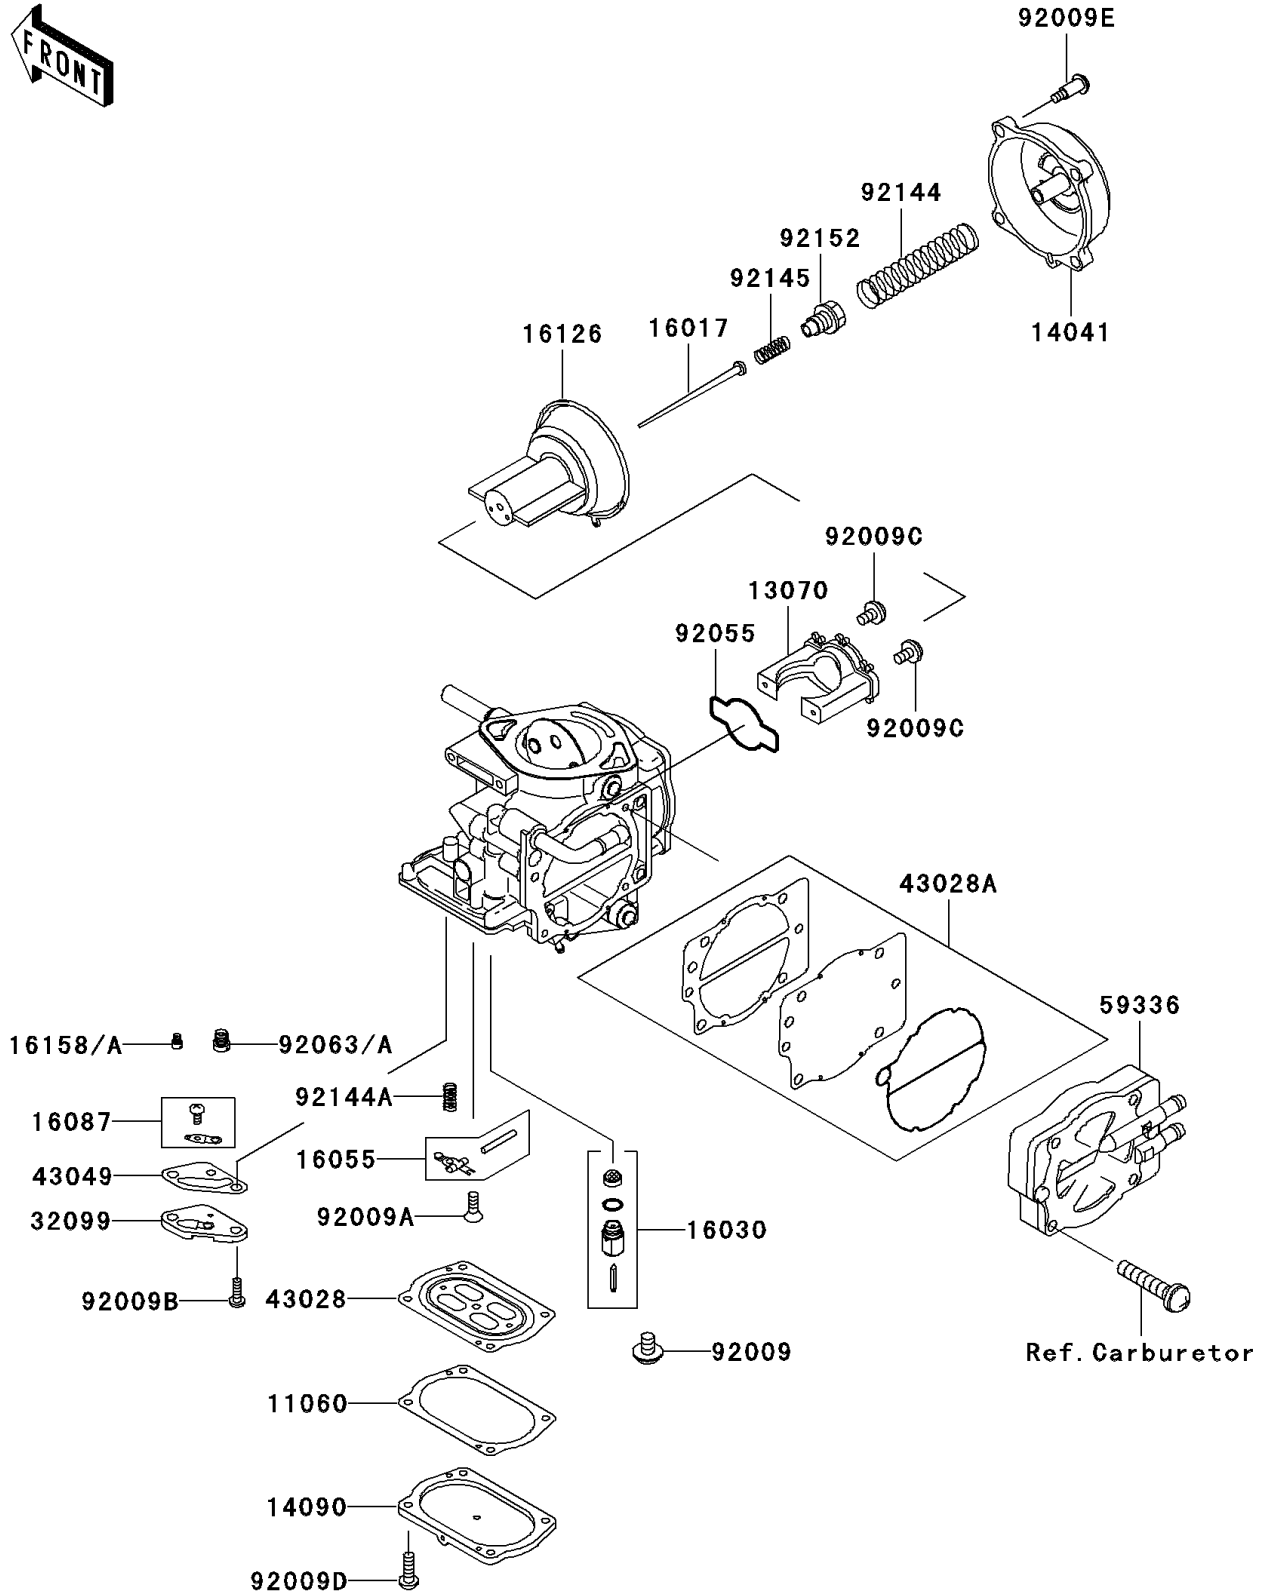

1999 1100 STX PARTS DIAGRAM

Carburetor Parts

E1612

1999 1100 STX PARTS LIST

Carburetor Parts

ITEM NAME	PART NUMBER	QUANTITY
GASKET,DIAPHRAGM COVER (Ref # 11060)	11060-3789	3
GUIDE,VACUUM VALVE (Ref # 13070)	13070-3726	3
COVER-COMP,MIXING (Ref # 14041)	14041-1100	3
COVER,DIAPHRAGM (Ref # 14090)	14090-3816	3
JET-NEEDLE,N6PA (Ref # 16017)	16017-3702	3
VALVE-FLOAT (Ref # 16030)	16030-3704	3
ARM-FLOAT (Ref # 16055)	16055-3702	3
VALVE-CHECK (Ref # 16087)	16087-3706	3
VALVE,VACUUM (Ref # 16126)	16126-3705	3
JET-SLOW,#35 (Ref # 16158)	16158-3720	3
JET-SLOW,#32 (Ref # 16158A)	16158-3723	3
CASE,JET (Ref # 32099)	32099-3833	3
DIAPHRAGM,CARBURETOR (Ref # 43028)	43028-3711	3
DIAPHRAGM (Ref # 43028A)	43028-3713	1
PACKING,JET CASE (Ref # 43049)	43049-3713	3
CASE-PUMP (Ref # 59336)	59336-3715	1
SCREW (Ref # 92009)	92009-1771	3
SCREW,3X8 (Ref # 92009A)	92009-3712	3
SCREW,4X8 (Ref # 92009B)	92009-3804	6
SCREW,VALVE GUIDE (Ref # 92009C)	92009-3839	6
SCREW,DIAPHRAGM COVER (Ref # 92009D)	92009-3840	12
SCREW,MIXING COVER (Ref # 92009E)	92009-3841	12
RING-O,VACUUM VALVE GUIDE (Ref # 92055)	92055-3749	3
JET-MAIN,#165 (Ref # 92063)	92063-3720	3
JET-MAIN,#160 (Ref # 92063A)	92063-3722	3
SPRING,VACUUM VALVE (Ref # 92144)	92144-1962	3
SPRING,FLOAT ARM (Ref # 92144A)	92144-3764	3
SPRING,JET NEEDLE (Ref # 92145)	92145-3707	3
COLLAR,JET NEEDLE (Ref # 92152)	92152-3706	3