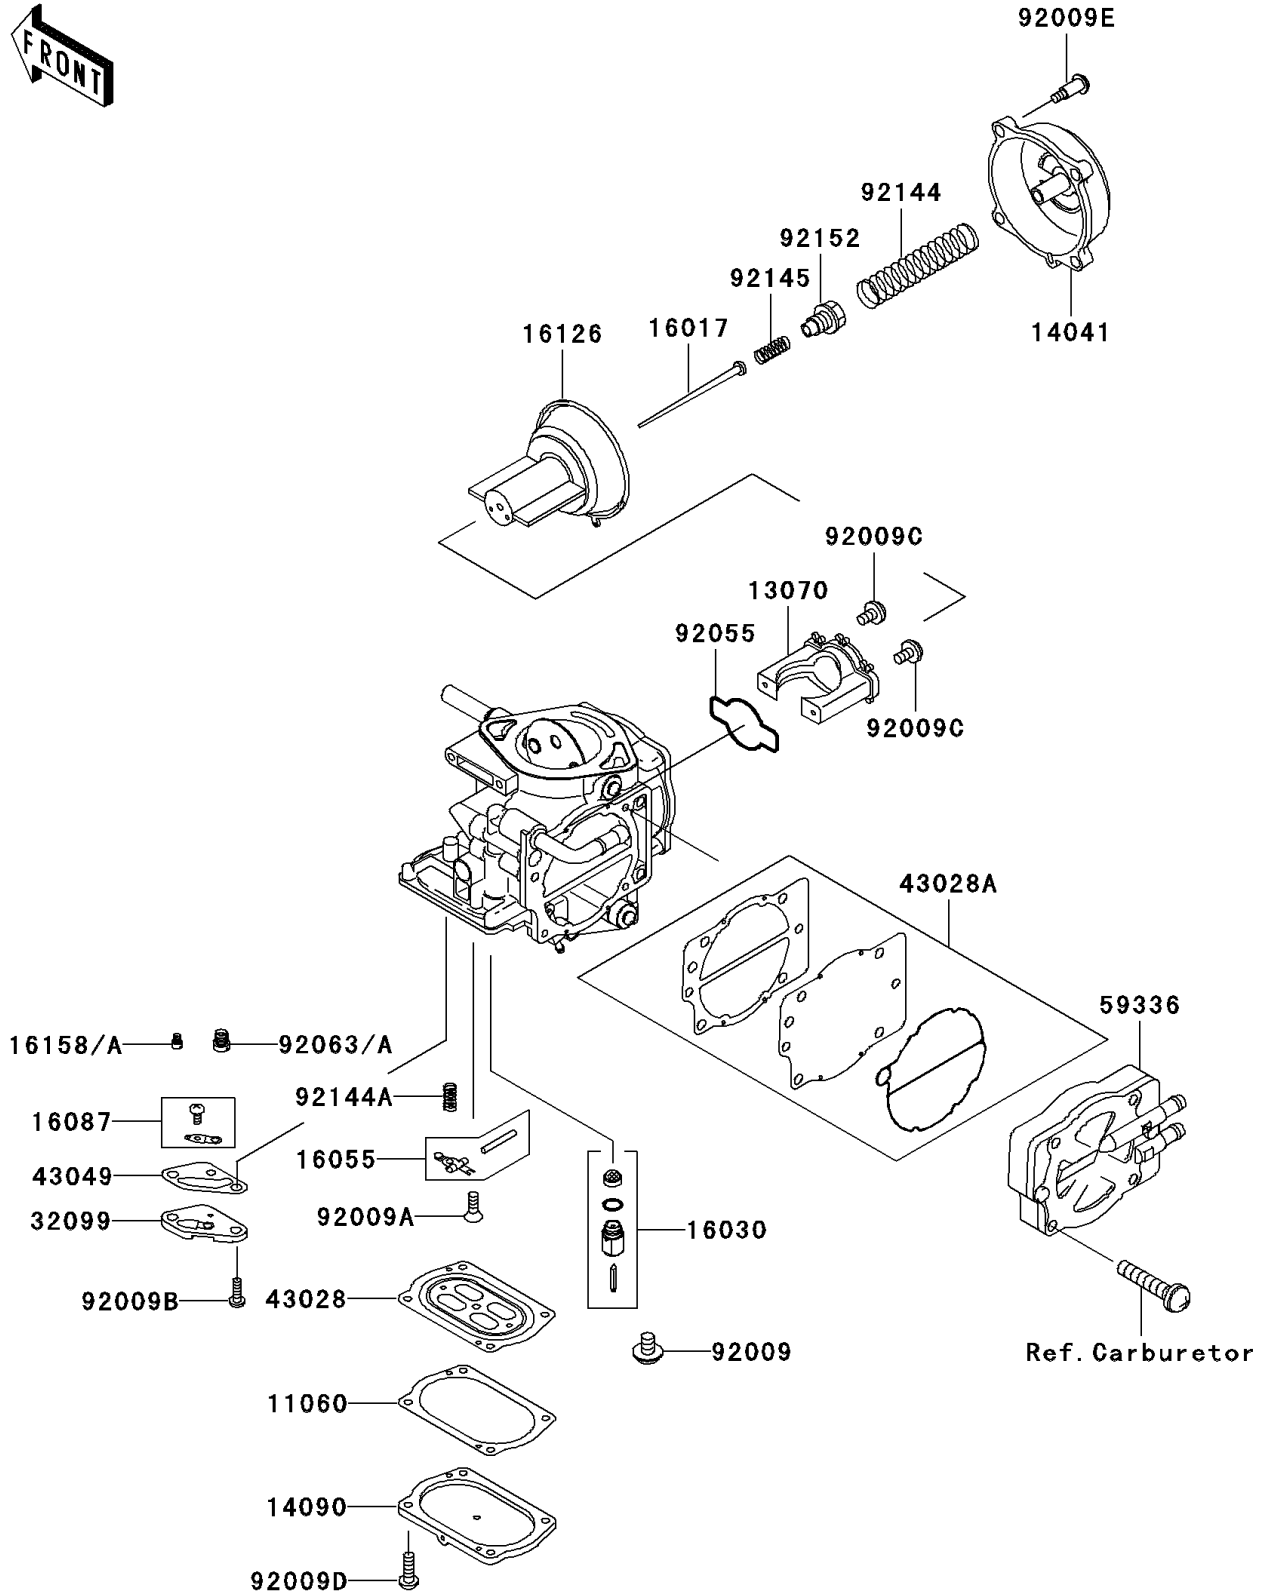

## 1999 1100 STX PARTS DIAGRAM

Carburetor Parts

E1612

## 1999 1100 STX PARTS LIST

### Carburetor Parts

ITEM NAME	PART NUMBER	QUANTITY
GASKET,DIAPHRAGM COVER (Ref # 11060)	11060-3789	1
GUIDE,VACUUM VALVE (Ref # 13070)	13070-3726	1
COVER-COMP,MIXING (Ref # 14041)	14041-1100	1
COVER,DIAPHRAGM (Ref # 14090)	14090-3816	1
JET-NEEDLE,N6PA (Ref # 16017)	16017-3702	1
VALVE-FLOAT (Ref # 16030)	16030-3704	1
ARM-FLOAT (Ref # 16055)	16055-3702	1
VALVE-CHECK (Ref # 16087)	16087-3706	1
VALVE,VACUUM (Ref # 16126)	16126-3705	1
JET-SLOW,#35 (Ref # 16158)	16158-3720	1
JET-SLOW,#32 (Ref # 16158A)	16158-3723	1
CASE,JET (Ref # 32099)	32099-3833	1
DIAPHRAGM,CARBURETOR (Ref # 43028)	43028-3711	1
DIAPHRAGM (Ref # 43028A)	43028-3713	1
PACKING,JET CASE (Ref # 43049)	43049-3713	1
CASE-PUMP (Ref # 59336)	59336-3715	1
SCREW (Ref # 92009)	92009-1771	1
SCREW,3X8 (Ref # 92009A)	92009-3712	1
SCREW,4X8 (Ref # 92009B)	92009-3804	1
SCREW,VALVE GUIDE (Ref # 92009C)	92009-3839	1
SCREW,DIAPHRAGM COVER (Ref # 92009D)	92009-3840	1
SCREW,MIXING COVER (Ref # 92009E)	92009-3841	1
RING-O,VACUUM VALVE GUIDE (Ref # 92055)	92055-3749	1
JET-MAIN,#165 (Ref # 92063)	92063-3720	1
JET-MAIN,#160 (Ref # 92063A)	92063-3722	1
SPRING,VACUUM VALVE (Ref # 92144)	92144-1962	1
SPRING,FLOAT ARM (Ref # 92144A)	92144-3764	1
SPRING,JET NEEDLE (Ref # 92145)	92145-3707	1
COLLAR,JET NEEDLE (Ref # 92152)	92152-3706	1