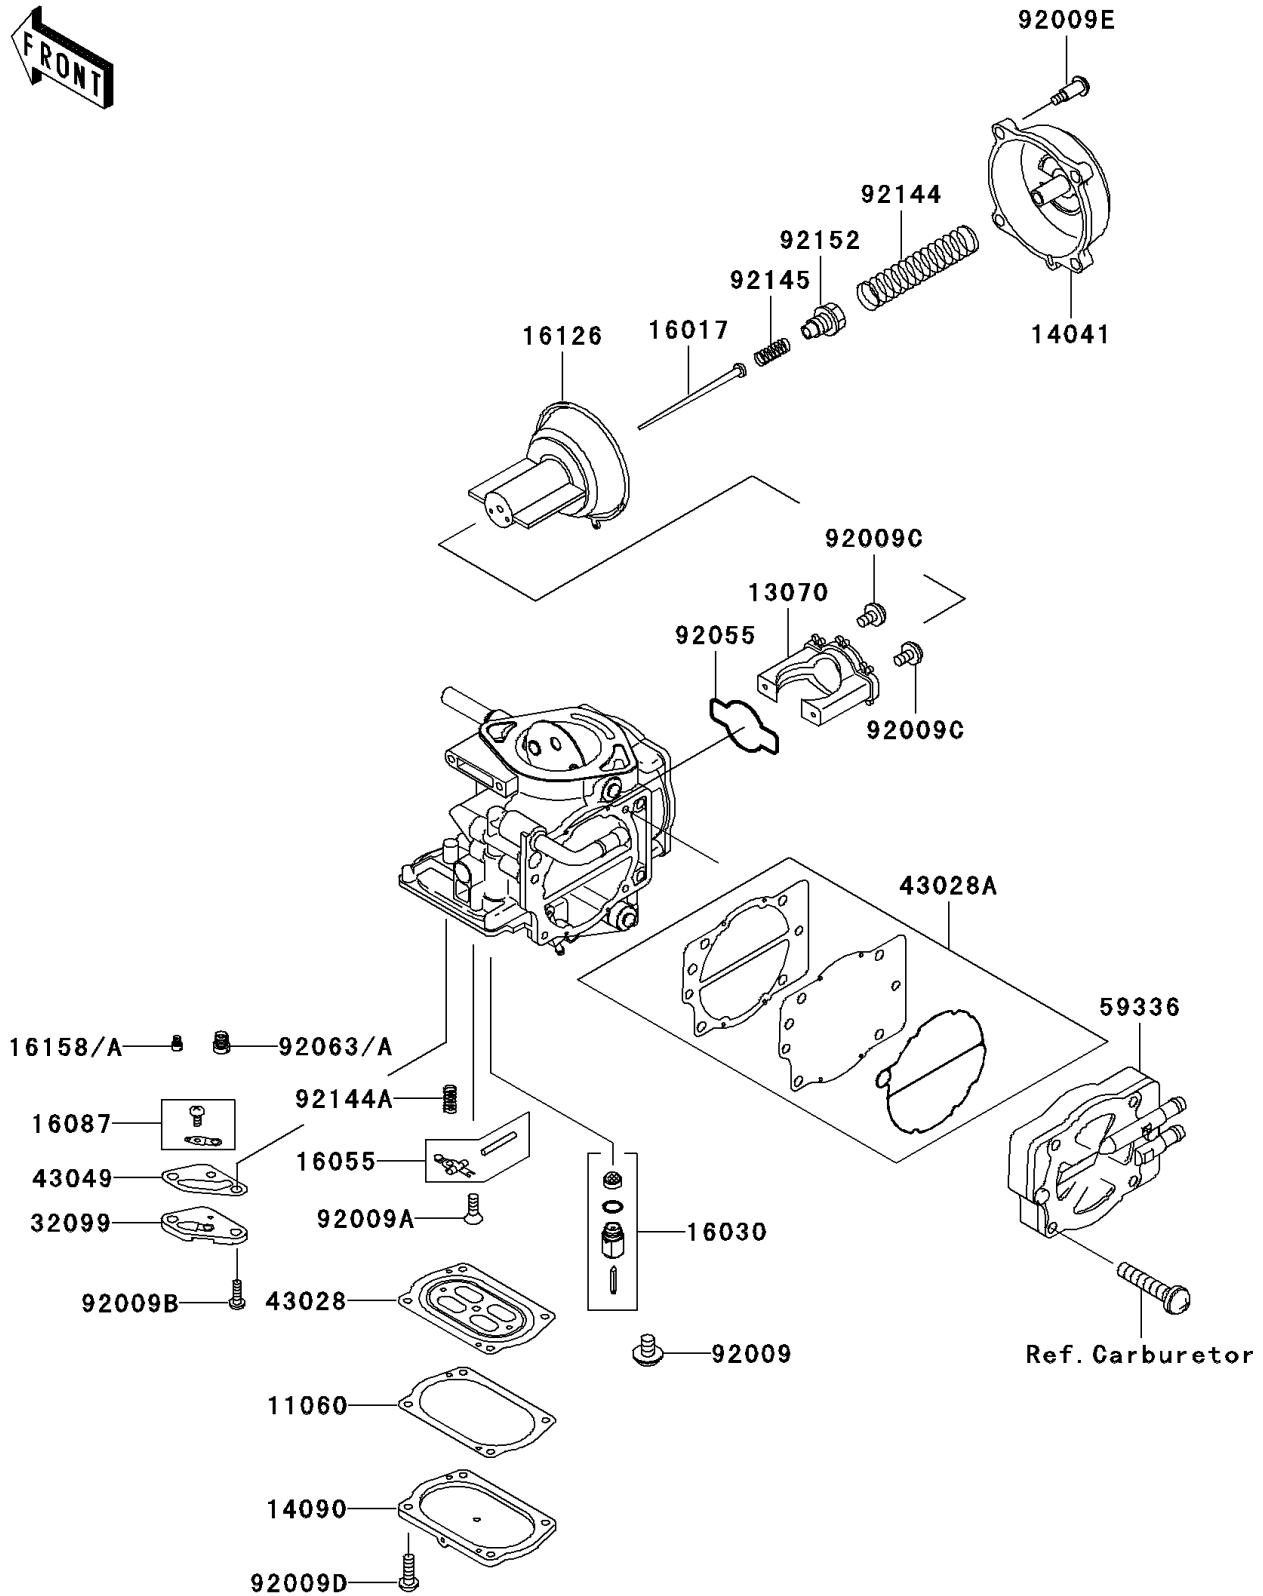

## 1998 1100 STX PARTS DIAGRAM

Carburetor Parts

E1612

## 1998 1100 STX PARTS LIST

### Carburetor Parts

ITEM NAME	PART NUMBER	QUANTITY
GASKET,DIAPHRAGM COVER (Ref # 11060)	11060-3789	1
GUIDE,VACUUM VALVE (Ref # 13070)	13070-3726	1
COVER-COMP,MIXING (Ref # 14041)	14041-1100	1
COVER,DIAPHRAGM (Ref # 14090)	14090-3816	1
JET-NEEDLE,N6PA (Ref # 16017)	16017-3702	1
VALVE-FLOAT (Ref # 16030)	16030-3704	1
ARM-FLOAT (Ref # 16055)	16055-3702	1
VALVE-CHECK (Ref # 16087)	16087-3706	1
VALVE,VACUUM (Ref # 16126)	16126-3705	1
JET-SLOW,#35 (Ref # 16158)	16158-3720	1
JET-SLOW,#32 (Ref # 16158A)	16158-3723	1
CASE,JET (Ref # 32099)	32099-3833	1
DIAPHRAGM,CARBURETOR (Ref # 43028)	43028-3711	1
DIAPHRAGM (Ref # 43028A)	43028-3713	1
PACKING,JET CASE (Ref # 43049)	43049-3713	1
CASE-PUMP (Ref # 59336)	59336-3715	1
SCREW (Ref # 92009)	92009-1771	1
SCREW,3X8 (Ref # 92009A)	92009-3712	1
SCREW,4X8 (Ref # 92009B)	92009-3804	1
SCREW,VALVE GUIDE (Ref # 92009C)	92009-3839	1
SCREW,DIAPHRAGM COVER (Ref # 92009D)	92009-3840	1
SCREW,MIXING COVER (Ref # 92009E)	92009-3841	1
RING-O,VACUUM VALVE GUIDE (Ref # 92055)	92055-3749	1
JET-MAIN,#165 (Ref # 92063)	92063-3720	1
JET-MAIN,#160 (Ref # 92063A)	92063-3722	1
SPRING,VACUUM VALVE (Ref # 92144)	92144-1962	1
SPRING,FLOAT ARM (Ref # 92144A)	92144-3764	1
SPRING,JET NEEDLE (Ref # 92145)	92145-3707	1
COLLAR,JET NEEDLE (Ref # 92152)	92152-3706	1