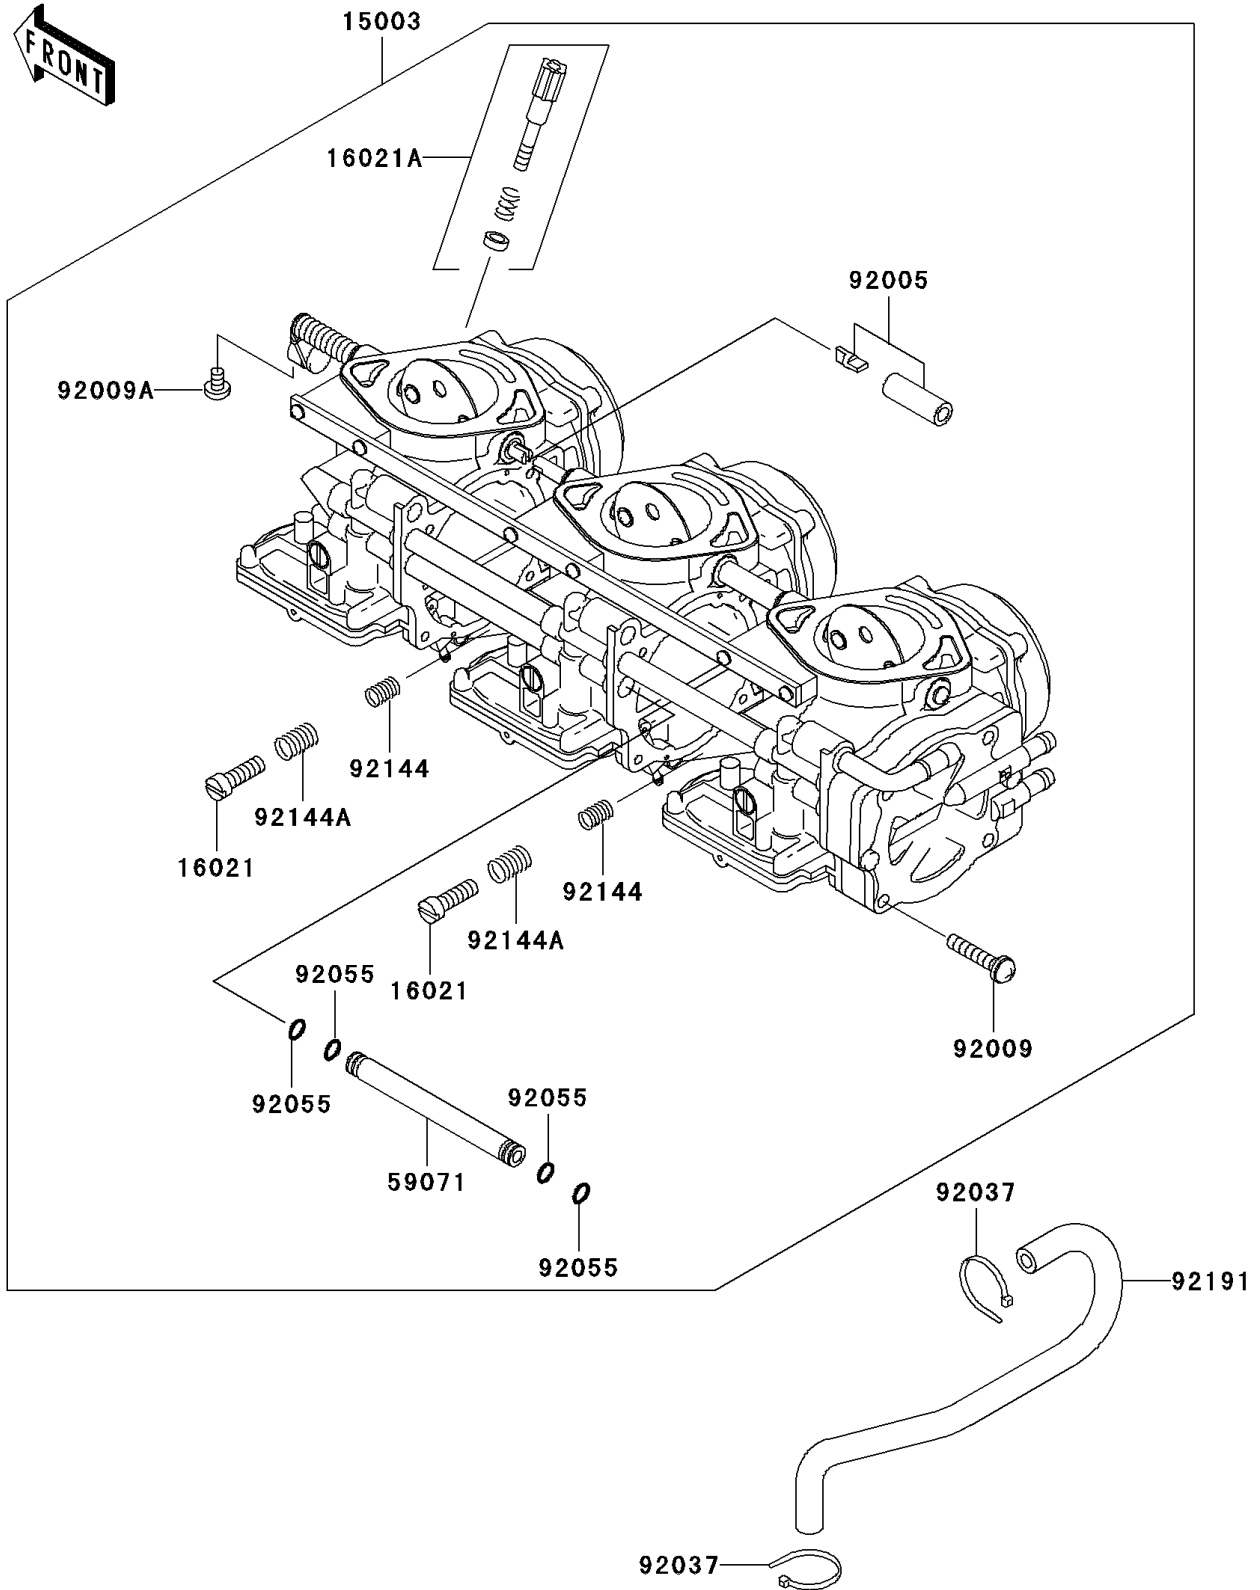

1999 1100 STX PARTS DIAGRAM

Carburetor

E1611

1999 1100 STX PARTS LIST

Carburetor

ITEM NAME	PART NUMBER	QUANTITY
CARBURETOR-ASSY (Ref # 15003)	15003-3728	1
SCREW-THROTTLE STOP (Ref # 16021)	16021-3704	1
SCREW-THROTTLE STOP (Ref # 16021A)	16021-3707	1
JOINT (Ref # 59071)	59071-3762	1
FITTING (Ref # 92005)	92005-3729	1
SCREW,5X28 (Ref # 92009)	92009-3783	1
SCREW,4X6 (Ref # 92009A)	92009-3786	1
CLAMP (Ref # 92037)	92037-1173	1
RING-O (Ref # 92055)	92055-1246	1
SPRING,ADJUST SCREW (Ref # 92144)	92144-3704	1
SPRING,THROTTLE STOP SCREW (Ref # 92144A)	92144-3745	1
TUBE (Ref # 92191)	92191-3852	1