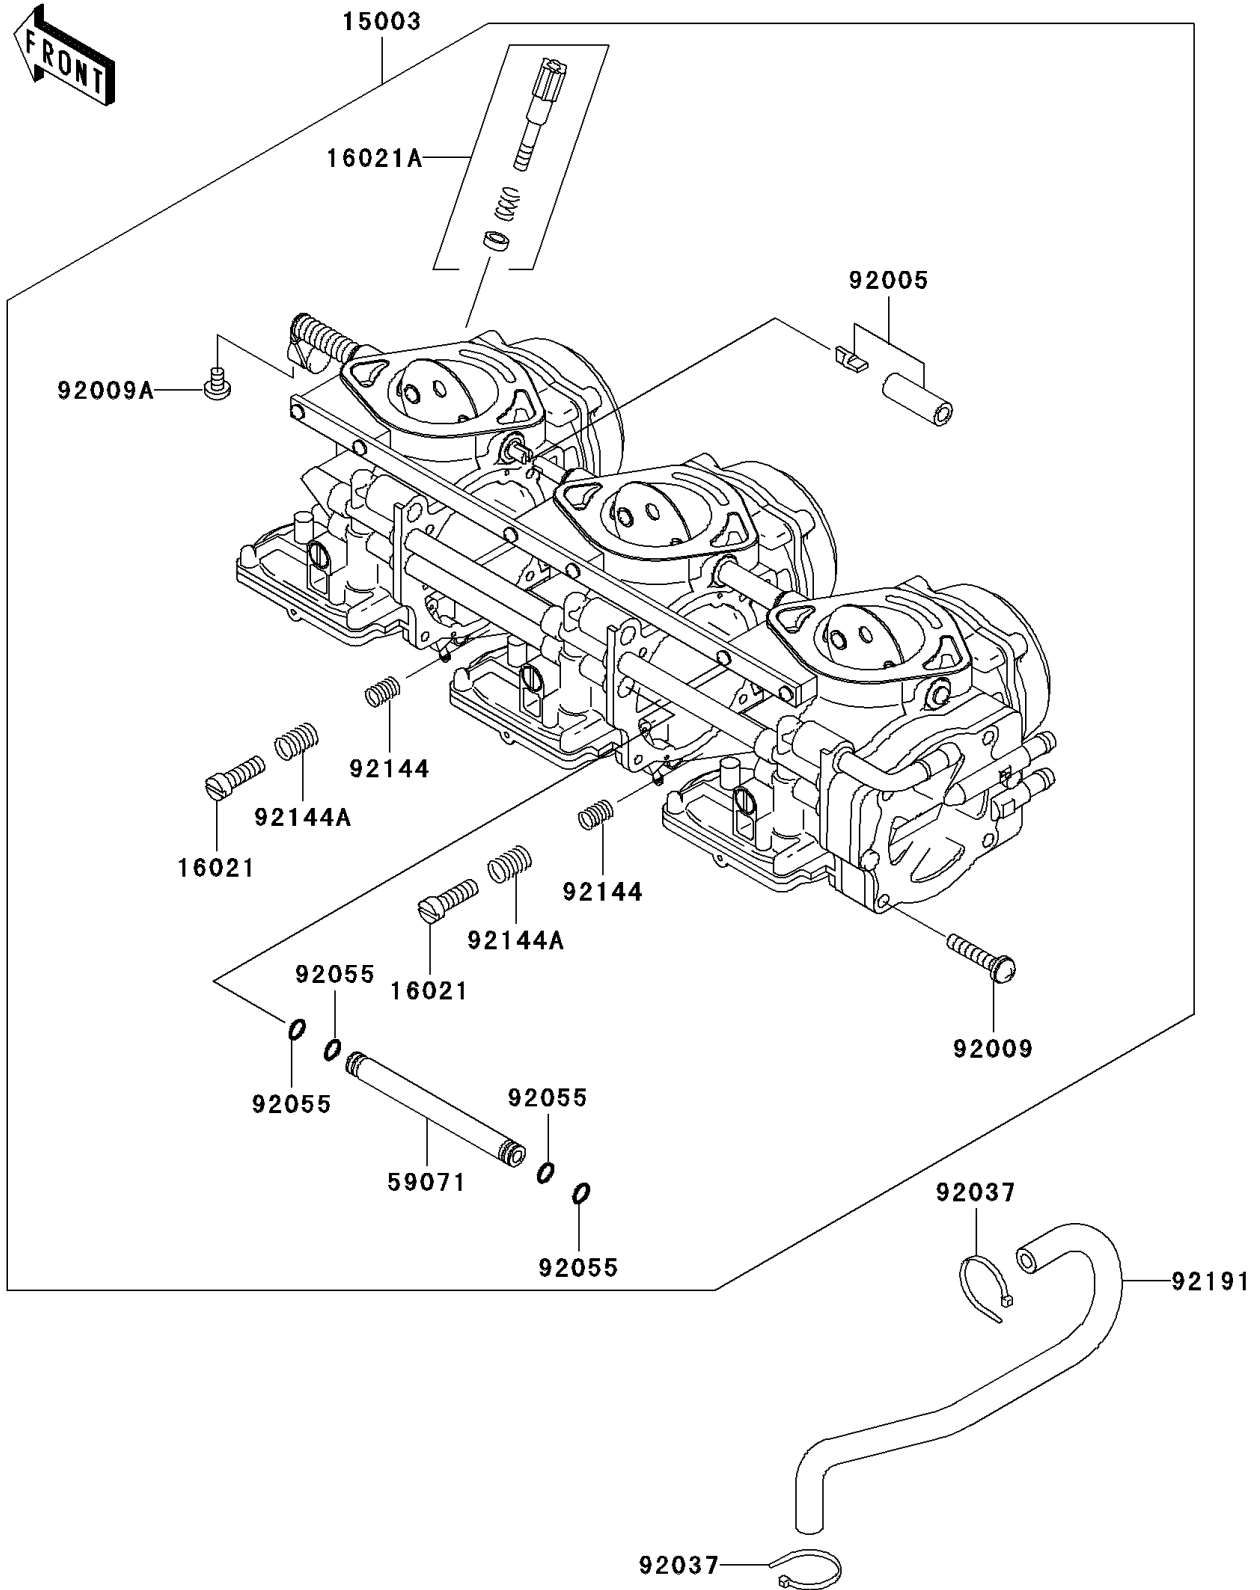

# 1999 1100 STX PARTS DIAGRAM

Carburetor

E1611

# 1999 1100 STX PARTS LIST

## Carburetor

ITEM NAME	PART NUMBER	QUANTITY
CARBURETOR-ASSY (Ref # 15003)	15003-3728	1
SCREW-THROTTLE STOP (Ref # 16021)	16021-3704	2
SCREW-THROTTLE STOP (Ref # 16021A)	16021-3707	1
JOINT (Ref # 59071)	59071-3762	4
FITTING (Ref # 92005)	92005-3729	2
SCREW,5X28 (Ref # 92009)	92009-3783	4
SCREW,4X6 (Ref # 92009A)	92009-3786	1
CLAMP (Ref # 92037)	92037-1173	2
RING-O (Ref # 92055)	92055-1246	16
SPRING,ADJUST SCREW (Ref # 92144)	92144-3704	2
SPRING,THROTTLE STOP SCREW (Ref # 92144A)	92144-3745	2
TUBE (Ref # 92191)	92191-3852	1