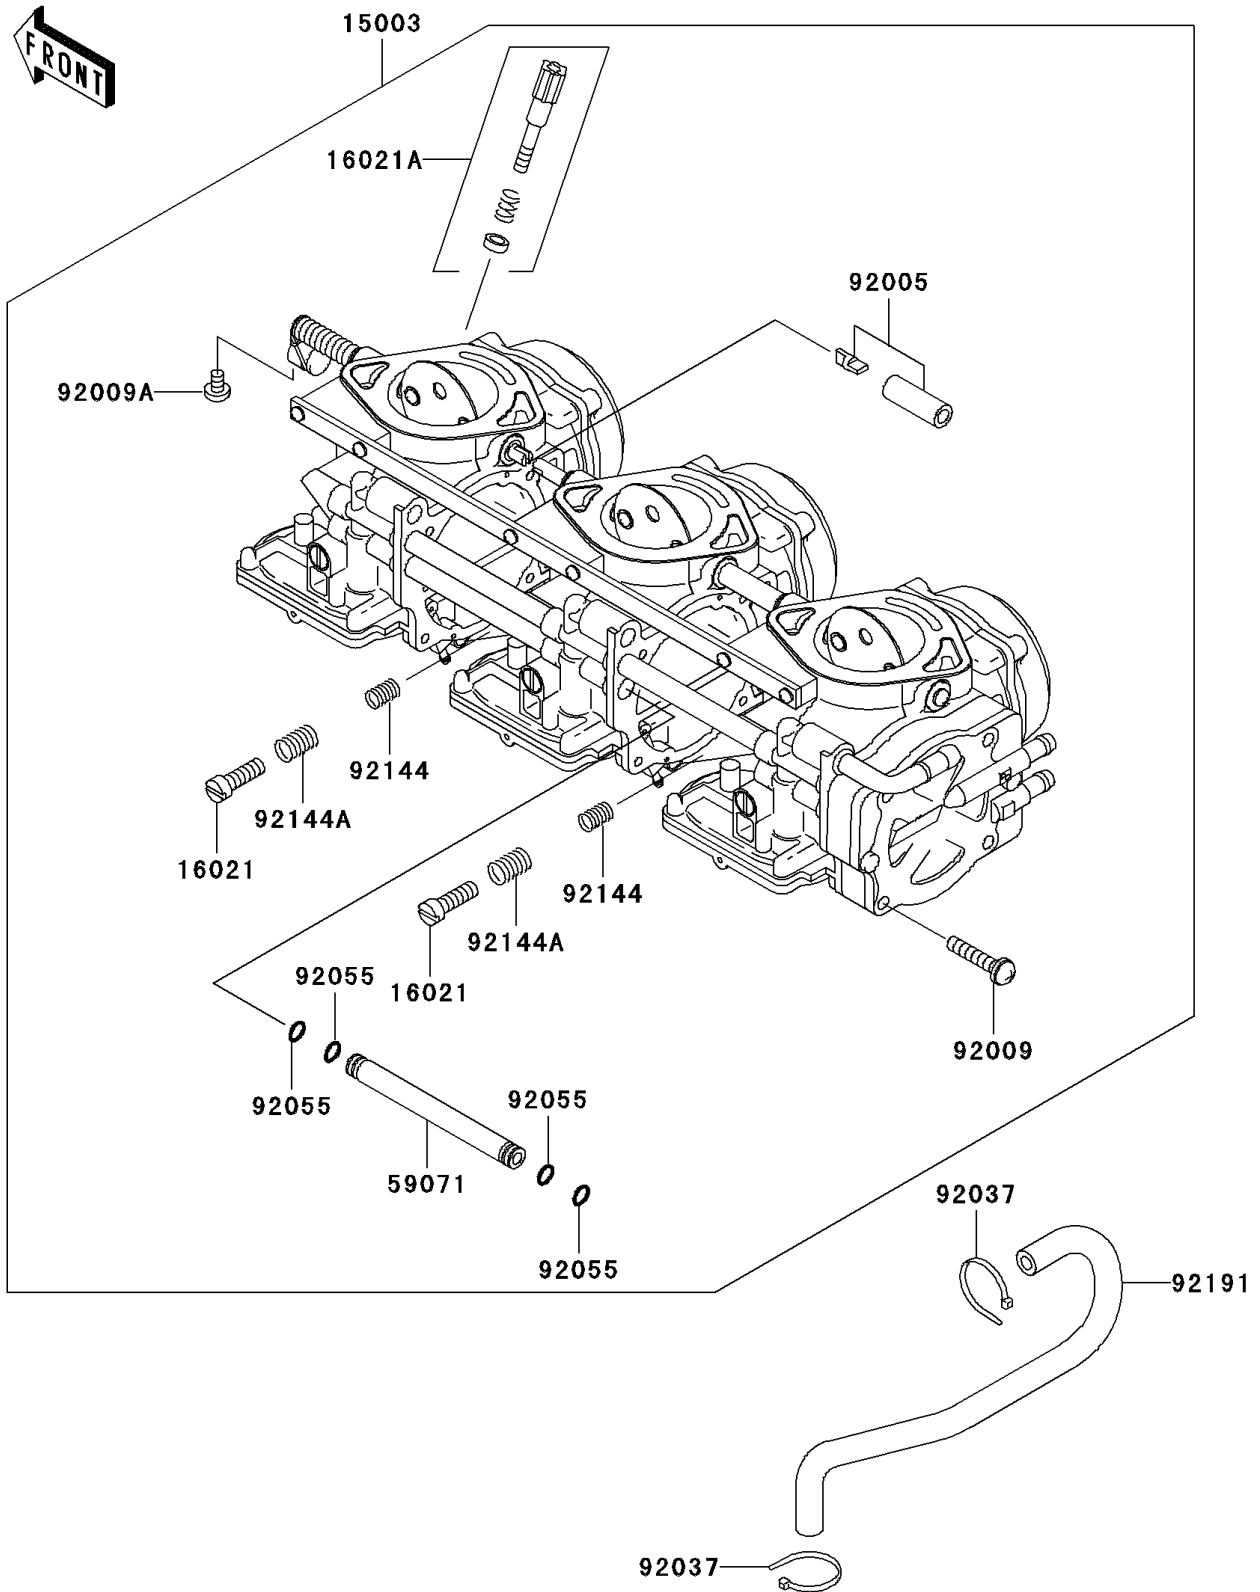

1998 1100 STX PARTS DIAGRAM

Carburetor

E1611

1998 1100 STX PARTS LIST

Carburetor

ITEM NAME	PART NUMBER	QUANTITY
CARBURETOR-ASSY (Ref # 15003)	15003-3728	1
SCREW-THROTTLE STOP (Ref # 16021)	16021-3704	1
SCREW-THROTTLE STOP (Ref # 16021A)	16021-3707	1
JOINT (Ref # 59071)	59071-3762	1
FITTING (Ref # 92005)	92005-3729	1
SCREW,5X28 (Ref # 92009)	92009-3783	1
SCREW,4X6 (Ref # 92009A)	92009-3786	1
CLAMP (Ref # 92037)	92037-1173	1
RING-O (Ref # 92055)	92055-1246	1
SPRING,ADJUST SCREW (Ref # 92144)	92144-3704	1
SPRING,THROTTLE STOP SCREW (Ref # 92144A)	92144-3745	1
TUBE (Ref # 92191)	92191-3852	1