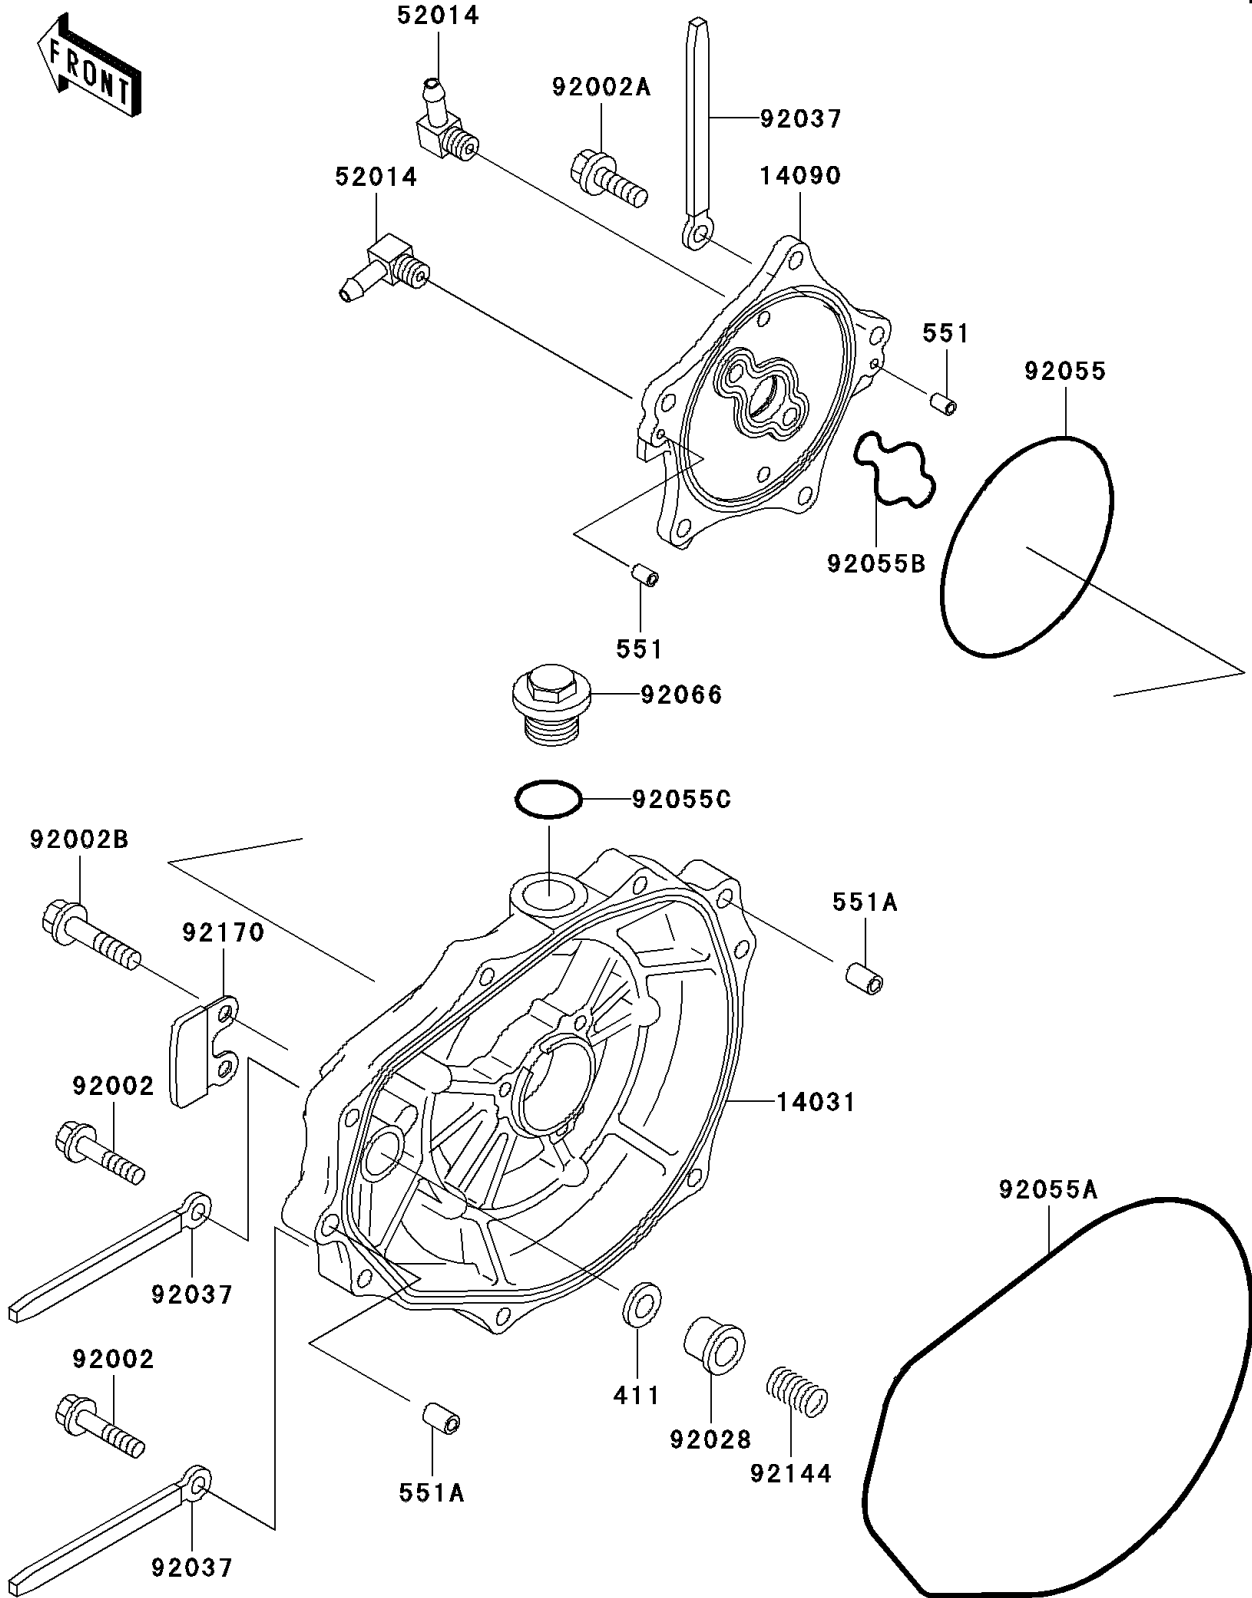

1999 1100 STX PARTS DIAGRAM

Engine Cover(s)

E1431

1999 1100 STX PARTS LIST

Engine Cover(s)

ITEM NAME	PART NUMBER	QUANTITY
WASHER-PLAIN,5MM (Ref # 411)	411S0500	1
PIN-DOWEL (Ref # 551)	551R0408	2
PIN-DOWEL (Ref # 551A)	551R0812	2
COVER-GENERATOR (Ref # 14031)	14031-3725	1
COVER (Ref # 14090)	14090-3773	1
ELBOW (Ref # 52014)	52014-3709	2
BOLT,6X30 (Ref # 92002)	92002-3726	7
BOLT,6X20 (Ref # 92002A)	92002-3755	5
BOLT,6X12 (Ref # 92002B)	92002-3763	2
BUSHING (Ref # 92028)	92028-3718	1
CLAMP,L=100 (Ref # 92037)	92037-3736	3
RING-O,BREATHER BODY (Ref # 92055)	92055-1284	1
RING-O,GENERATOR COVER (Ref # 92055A)	92055-3712	1
RING-O (Ref # 92055B)	92055-3739	1
RING-O (Ref # 92055C)	92055-515	1
PLUG (Ref # 92066)	92066-3739	1
SPRING (Ref # 92144)	92144-3728	1
CLAMP (Ref # 92170)	92170-3746	1