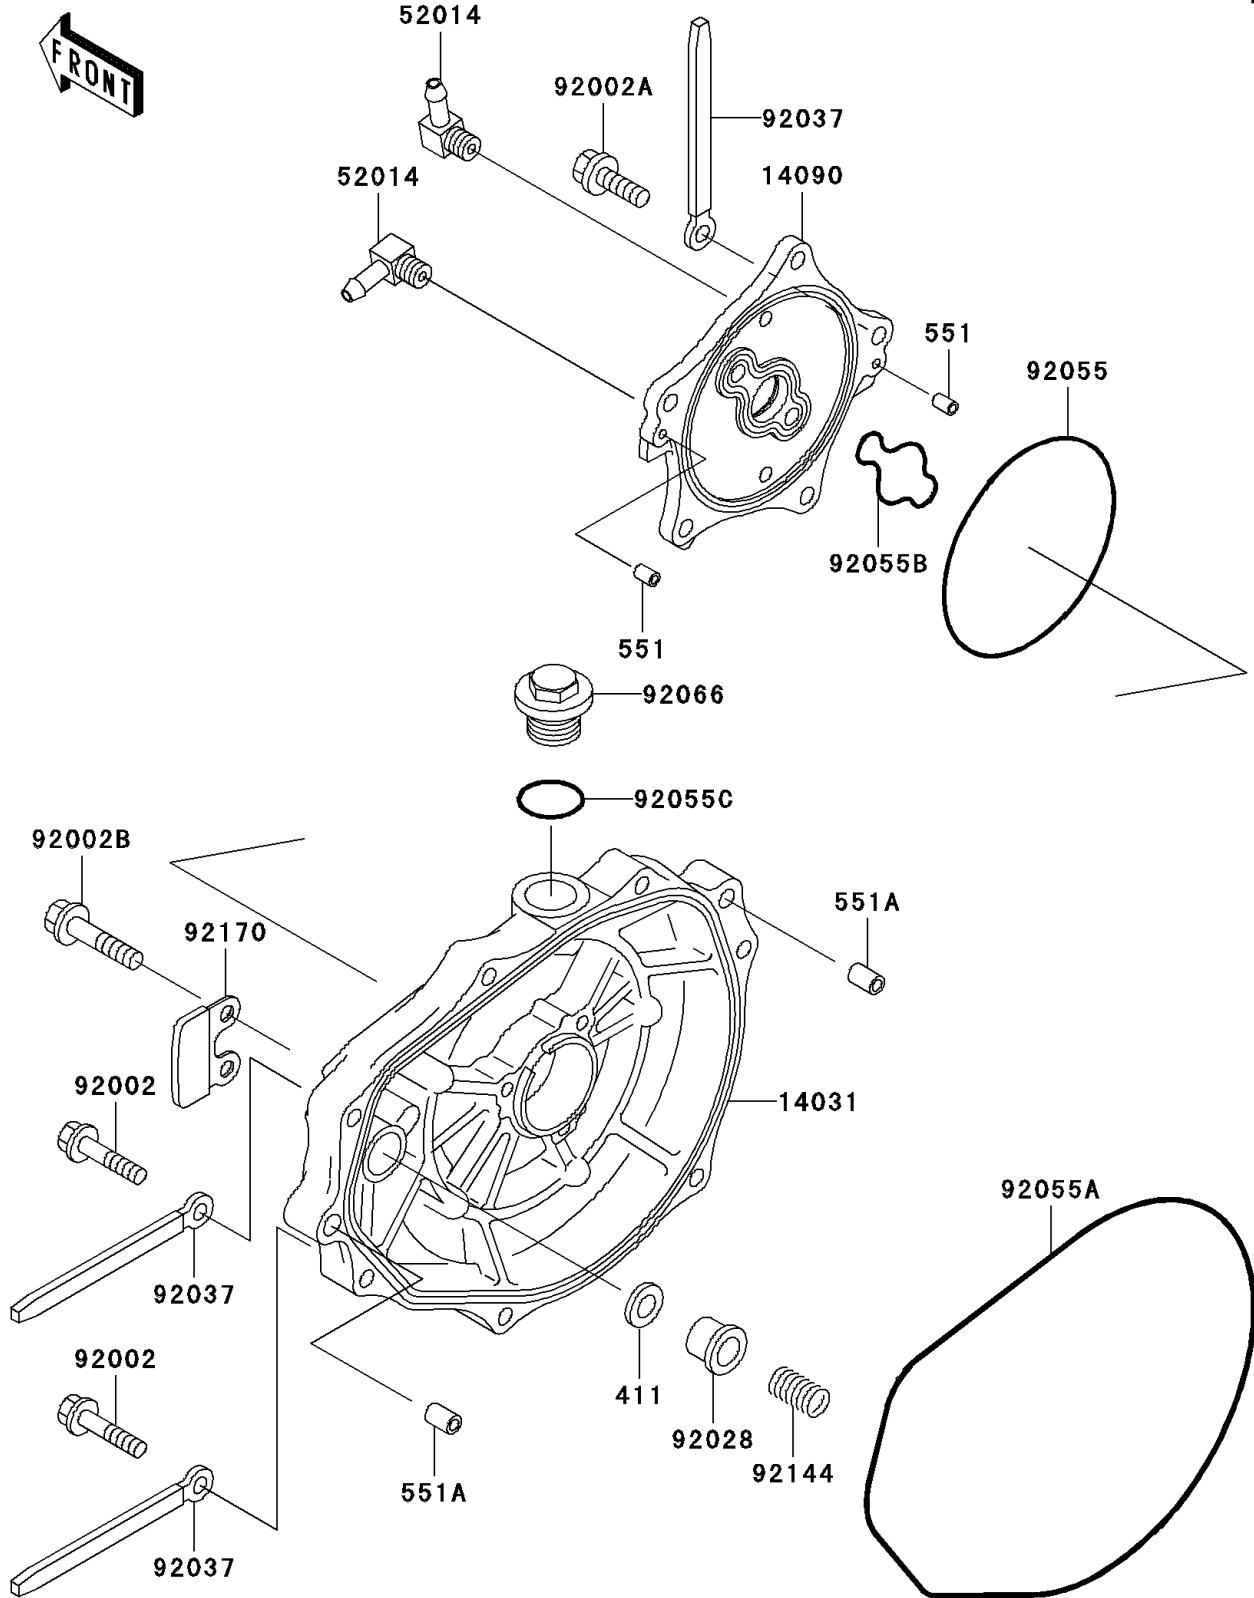

## 1999 1100 STX PARTS DIAGRAM

Engine Cover(s)

E1431

## 1999 1100 STX PARTS LIST

Engine Cover(s)

ITEM NAME	PART NUMBER	QUANTITY
WASHER-PLAIN,5MM (Ref # 411)	411S0500	1
PIN-DOWEL (Ref # 551)	551R0408	1
PIN-DOWEL (Ref # 551A)	551R0812	1
COVER-GENERATOR (Ref # 14031)	14031-3725	1
COVER (Ref # 14090)	14090-3773	1
ELBOW (Ref # 52014)	52014-3709	1
BOLT,6X30 (Ref # 92002)	92002-3726	1
BOLT,6X20 (Ref # 92002A)	92002-3755	1
BOLT,6X12 (Ref # 92002B)	92002-3763	1
BUSHING (Ref # 92028)	92028-3718	1
CLAMP,L=100 (Ref # 92037)	92037-3736	1
RING-O,BREATHER BODY (Ref # 92055)	92055-1284	1
RING-O,GENERATOR COVER (Ref # 92055A)	92055-3712	1
RING-O (Ref # 92055B)	92055-3739	1
RING-O (Ref # 92055C)	92055-515	1
PLUG (Ref # 92066)	92066-3739	1
SPRING (Ref # 92144)	92144-3728	1
CLAMP (Ref # 92170)	92170-3746	1